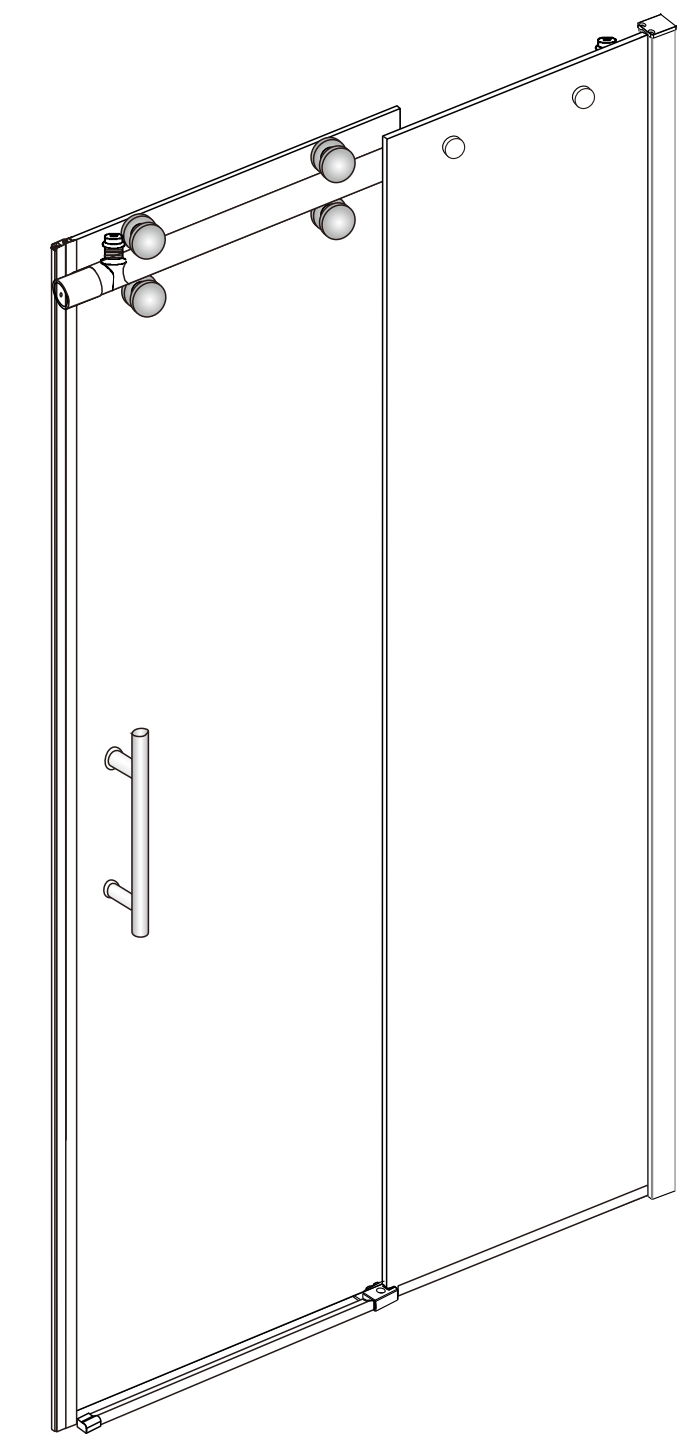

INSTALLATION SPECIFICATION

Item No.	302048-SS-BG
Description	Single Sliding
Overall Dimensions	48"x76"
Installation Size Range	46 4/5"-48"
Profile Color	Brushed Gold
Glass Thickness	8/25"
Glass Color	Transparent&Easy clean
Gross Weight	121 LBS
Certifications	ANSI Z97.1-2015

All measurements are approximate. Measurements may vary +/- 1/25".

Massa
Single Sliding