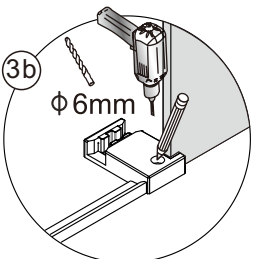

● Box Contents:

1xInstallation Instruction.	➔	
[1] 2xWall Connectors.	➔	
[2] 1xMagnetic Seal.	➔	
[3] 1xWall Profile.	➔	
[4] 1xVertical Profile.	➔	
[5] 3xScrew Cover Caps.	➔	
[6] 3xScrews ST4x8.	➔	
[7] 1xCover Cap L/R.	➔	
[8] 1xAluminum Seal.	➔	
[9] 1xDoor Panel.	➔	
[10] 1xHandle Set.	➔	
[11] 4xTop Rollers.	➔	
[12] 1xTop Horizontal Rail.	➔	
[13] 2xGlass Stoppers.	➔	
[14] 2xFixing Parts.	➔	
[15] 2xDoor Side Gaskets.	➔	
[16] 1xFixed Panel.	➔	
[17] 1xScrew Cover Cap.	➔	
[18] 1xDoor Guider L/R.	➔	
[19] 1xScrew ST4x25.	➔	
[20] 1xSealing.	➔	
[21] 8xScrews ST4x35.	➔	
[22] 9xWall Plugs.	➔	
[23] 1xWall Profile.	➔	
[24] 1xProfile Cover.	➔	
[25] 2xScrews ST4x16.	➔	
Wrenchs.	➔	

● Assembly

01

[21]		x4 (ST4x35)
[22]		x4
[23]		x1

02

[16]		x1
[20]		x1

03

[1]	ST4X35 x2
[12]	x1
[13]	x2
[14]	x2

04

[1]	ST4X35 x2
-----	--------------

[9]		x1
[11]		x4

[2]		x1
[7]		x1/1(L/R)
[10]		x1
[17]		x1
[18]		x1/1(L/R)
[19]		x1(ST4x25)
[22]		x9

[3]		x1
[4]		x1
[22]		x4
[21]		x4(ST4x35)

[5]		x3
[6]		x3(ST4x8)

11

[24]	
	x1
[25]	
	x2(ST4x16)