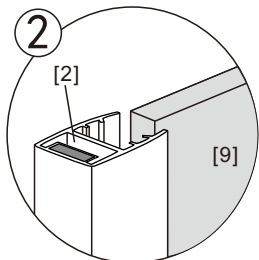

● Box Contents:

1xInstallation Instruction.	➔	
[1] 2xWall Connectors.	➔	
[2] 1xMagnetic Seal.	➔	
[3] 1xWall Profile.	➔	
[4] 1xVertical Profile.	➔	
[5] 3xScrew Cover Caps.	➔	
[6] 3xScrews ST4x8.	➔	
[7] 1xCover Cap L/R.	➔	
[8] 1xAluminum Seal.	➔	
[9] 1xDoor Panel.	➔	
[10] 1xHandle Set.	➔	
[11] 4xTop Rollers.	➔	
[12] 1xTop Horizontal Rail.	➔	
[13] 2xGlass Stoppers.	➔	
[14] 2xFixing Parts.	➔	
[15] 2xDoor Side Gaskets.	➔	
[16] 1xFixed Panel.	➔	
[17] 1xScrew Cover Cap.	➔	
[18] 1xDoor Guider L/R.	➔	
[19] 1xScrew ST4x25.	➔	
[20] 1xSealing.	➔	
[21] 8xScrews ST4x35.	➔	
[22] 9xWall Plugs.	➔	
[23] 1xWall Profile.	➔	
[24] 1xProfile Cover.	➔	
[25] 2xScrews ST4x16.	➔	
Wrenchs.	➔	

● Assembly

01

[21]		x4 (ST4x35)
[22]		x4
[23]		x1

02

[16]		x1
[20]		x1

03

[1]	ST4X35 x2
[12]	x1
[13]	x2
[14]	x2

04

[1]	ST4X35 x2
-----	--------------

[9]		x1
[11]		x4

[2]		x1
[7]		x1/1(L/R)
[10]		x1
[17]		x1
[18]		x1/1(L/R)
[19]		x1(ST4x25)
[22]		x9

[3]		x1
[4]		x1
[22]		x4
[21]		x4(ST4x35)

[5]		x3
[6]		x3(ST4x8)

11

[24]	
	x1
[25]	
	x2(ST4x16)