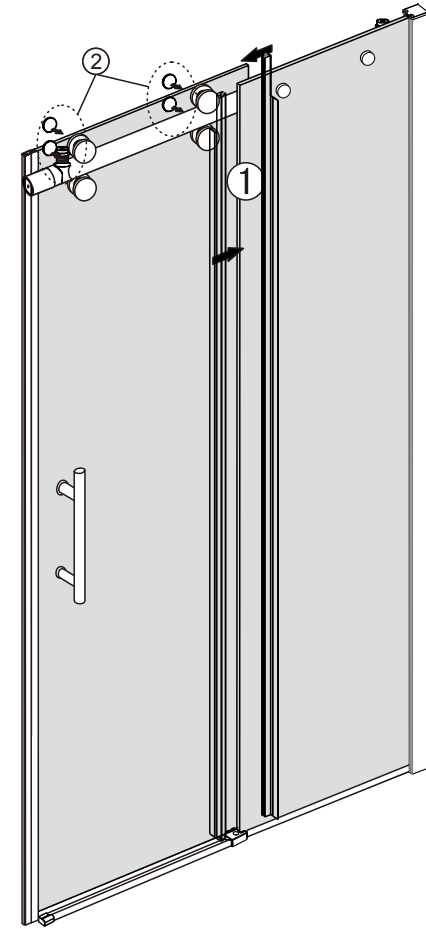

Notes: Safety glass can not be re-worked.

Please read these instructions carefully before start of installation.

Special care should be taken when drilling walls to avoid hidden pipes or electrical cables.

● Box Contents:

1xInstallation Instruction.	➔	
[1] 2xWall Connectors.	➔	
[2] 1xMagnetic Seal.	➔	
[3] 1xWall Profile.	➔	
[4] 1xVertical Profile.	➔	
[5] 3xScrew Cover Caps.	➔	
[6] 3xScrews ST4x8.	➔	
[7] 1xCover Cap L/R.	➔	
[8] 1xAluminum Seal.	➔	
[9] 1xDoor Panel.	➔	
[10] 1xHandle Set.	➔	
[11] 4xTop Rollers.	➔	
[12] 1xTop Horizontal Rail.	➔	
[13] 2xGlass Stoppers.	➔	
[14] 2xFixing Parts.	➔	
[15] 2xDoor Side Gaskets.	➔	
[16] 1xFixed Panel.	➔	
[17] 1xScrew Cover Cap.	➔	
[18] 1xDoor Guider L/R.	➔	
[19] 1xScrew ST4x25.	➔	
[20] 1xSealing.	➔	
[21] 8xScrews ST4x35.	➔	
[22] 9xWall Plugs.	➔	
[23] 1xWall Profile.	➔	
[24] 1xProfile Cover.	➔	
[25] 2xScrews ST4x16.	➔	
Wrenchs.	➔	

● Assembly

01

[21]		x4 (ST4x35)
[22]		x4
[23]		x1

02

[16]		x1
[20]		x1

03

[1]	ST4X35 x2
[12]	x1
[13]	x2
[14]	x2

04

[1]	ST4X35 x2
-----	--------------

[9]		x1
[11]		x4

[2]		x1
[7]		x1/1(L/R)
[10]		x1
[17]		x1
[18]		x1/1(L/R)
[19]		x1(ST4x25)
[22]		x9

[3]		x1
[4]		x1
[22]		x4
[21]		x4(ST4x35)

[5]		x3
[6]		x3(ST4x8)

11

[24]	
	x1
[25]	
	x2(ST4x16)