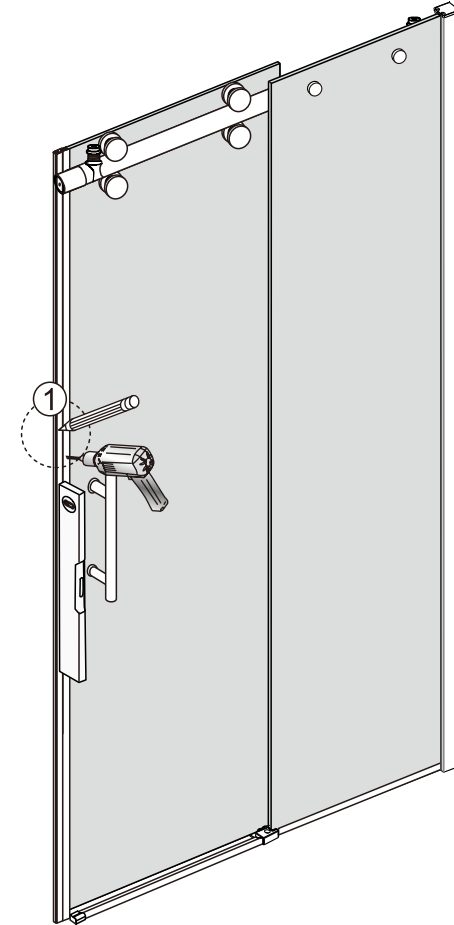

Notes: Safety glass can not be re-worked.

Please read these instructions carefully before start of installation.

Special care should be taken when drilling walls to avoid hidden pipes or electrical cables.

● Box Contents:

1xInstallation Instruction.	➔	
[1] 2xWall Connectors.	➔	
[2] 1xMagnetic Seal.	➔	
[3] 1xWall Profile.	➔	
[4] 1xVertical Profile.	➔	
[5] 3xScrew Cover Caps.	➔	
[6] 3xScrews ST4x8.	➔	
[7] 1xCover Cap L/R.	➔	
[8] 1xAluminum Seal.	➔	
[9] 1xDoor Panel.	➔	
[10] 1xHandle Set.	➔	
[11] 4xTop Rollers.	➔	
[12] 1xTop Horizontal Rail.	➔	
[13] 2xGlass Stoppers.	➔	
[14] 2xFixing Parts.	➔	
[15] 2xDoor Side Gaskets.	➔	
[16] 1xFixed Panel.	➔	
[17] 1xScrew Cover Cap.	➔	
[18] 1xDoor Guider L/R.	➔	
[19] 1xScrew ST4x25.	➔	
[20] 1xSealing.	➔	
[21] 8xScrews ST4x35.	➔	
[22] 9xWall Plugs.	➔	
[23] 1xWall Profile.	➔	
[24] 1xProfile Cover.	➔	
[25] 2xScrews ST4x16.	➔	
Wrenchs.	➔	

[1]	ST4X35 x2
-----	--------------

[9]		x1
[11]		x4

[2]		x1
[7]		x1/1(L/R)
[10]		x1
[17]		x1
[18]		x1/1(L/R)
[19]		x1(ST4x25)
[22]		x9

[3]		x1
[4]		x1
[22]		x4
[21]		x4(ST4x35)

[5]		x3
[6]		x3(ST4x8)

11

[24]	
	x1
[25]	
	x2(ST4x16)