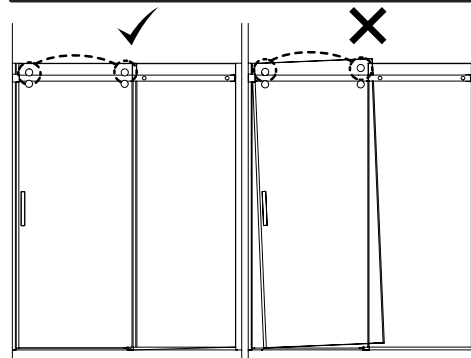

● Box Contents:

1xInstallation Instruction.	➔	
[1] 2xWall Connectors.	➔	
[2] 1xMagnetic Seal.	➔	
[3] 1xWall Profile.	➔	
[4] 1xVertical Profile.	➔	
[5] 3xScrew Cover Caps.	➔	
[6] 3xScrews ST4x8.	➔	
[7] 1xCover Cap L/R.	➔	
[8] 1xAluminum Seal.	➔	
[9] 1xDoor Panel.	➔	
[10] 1xHandle Set.	➔	
[11] 4xTop Rollers.	➔	
[12] 1xTop Horizontal Rail.	➔	
[13] 2xGlass Stoppers.	➔	
[14] 2xFixing Parts.	➔	
[15] 2xDoor Side Gaskets.	➔	
[16] 1xFixed Panel.	➔	
[17] 1xScrew Cover Cap.	➔	
[18] 1xDoor Guider L/R.	➔	
[19] 1xScrew ST4x25.	➔	
[20] 1xSealing.	➔	
[21] 8xScrews ST4x35.	➔	
[22] 9xWall Plugs.	➔	
[23] 1xWall Profile.	➔	
[24] 1xProfile Cover.	➔	
[25] 2xScrews ST4x16.	➔	
Wrenchs.	➔	

[1]	ST4X35 x2
-----	--------------

[9]		x1
[11]		x4

[2]		x1
[7]		x1/1(L/R)
[10]		x1
[17]		x1
[18]		x1/1(L/R)
[19]		x1(ST4x25)
[22]		x9

[3]		x1
[4]		x1
[22]		x4
[21]		x4(ST4x35)

[5]		x3
[6]		x3(ST4x8)

11

[24]	
	x1
[25]	
	x2(ST4x16)