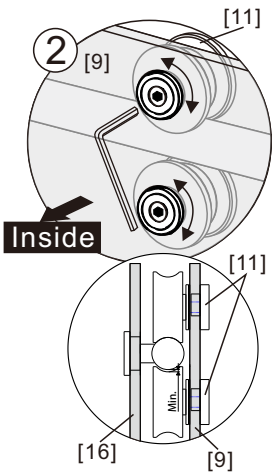

● Box Contents:

1xInstallation Instruction.	➔	
[1] 2xWall Connectors.	➔	
[2] 1xMagnetic Seal.	➔	
[3] 1xWall Profile.	➔	
[4] 1xVertical Profile.	➔	
[5] 3xScrew Cover Caps.	➔	
[6] 3xScrews ST4x8.	➔	
[7] 1xCover Cap L/R.	➔	
[8] 1xAluminum Seal.	➔	
[9] 1xDoor Panel.	➔	
[10] 1xHandle Set.	➔	
[11] 4xTop Rollers.	➔	
[12] 1xTop Horizontal Rail.	➔	
[13] 2xGlass Stoppers.	➔	
[14] 2xFixing Parts.	➔	
[15] 2xDoor Side Gaskets.	➔	
[16] 1xFixed Panel.	➔	
[17] 1xScrew Cover Cap.	➔	
[18] 1xDoor Guider L/R.	➔	
[19] 1xScrew ST4x25.	➔	
[20] 1xSealing.	➔	
[21] 8xScrews ST4x35.	➔	
[22] 9xWall Plugs.	➔	
[23] 1xWall Profile.	➔	
[24] 1xProfile Cover.	➔	
[25] 2xScrews ST4x16.	➔	
Wrenchs.	➔	

● Assembly

01

[21]		x4 (ST4x35)
[22]		x4
[23]		x1

02

[16]		x1
[20]		x1

03

[1]	ST4X35 x2
[12]	x1
[13]	x2
[14]	x2

04

[1]	ST4X35 x2
-----	--------------

[9]		x1
[11]		x4

[2]		x1
[7]		x1/1(L/R)
[10]		x1
[17]		x1
[18]		x1/1(L/R)
[19]		x1(ST4x25)
[22]		x9

[3]		x1
[4]		x1
[22]		x4
[21]		x4(ST4x35)

[5]		x3
[6]		x3(ST4x8)

11

[24]	
	x1
[25]	
	x2(ST4x16)