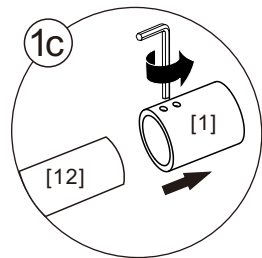

● Box Contents:

1xInstallation Instruction.	➔	
[1] 2xWall Connectors.	➔	
[2] 1xMagnetic Seal.	➔	
[3] 1xWall Profile.	➔	
[4] 1xVertical Profile.	➔	
[5] 3xScrew Cover Caps.	➔	
[6] 3xScrews ST4x8.	➔	
[7] 1xCover Cap L/R.	➔	
[8] 1xAluminum Seal.	➔	
[9] 1xDoor Panel.	➔	
[10] 1xHandle Set.	➔	
[11] 4xTop Rollers.	➔	
[12] 1xTop Horizontal Rail.	➔	
[13] 2xGlass Stoppers.	➔	
[14] 2xFixing Parts.	➔	
[15] 2xDoor Side Gaskets.	➔	
[16] 1xFixed Panel.	➔	
[17] 1xScrew Cover Cap.	➔	
[18] 1xDoor Guider L/R.	➔	
[19] 1xScrew ST4x25.	➔	
[20] 1xSealing.	➔	
[21] 8xScrews ST4x35.	➔	
[22] 9xWall Plugs.	➔	
[23] 1xWall Profile.	➔	
[24] 1xProfile Cover.	➔	
[25] 2xScrews ST4x16.	➔	
Wrenchs.	➔	

● Assembly

01

[21]		x4 (ST4x35)
[22]		x4
[23]		x1

02

[16]		x1
[20]		x1

03

[1]	ST4X35 x2
[12]	x1
[13]	x2
[14]	x2

04

[1]	ST4X35 x2
-----	--------------

[9]		x1
[11]		x4

[2]		x1
[7]		x1/1(L/R)
[10]		x1
[17]		x1
[18]		x1/1(L/R)
[19]		x1(ST4x25)
[22]		x9

[3]		x1
[4]		x1
[22]		x4
[21]		x4(ST4x35)

[5]		x3
[6]		x3(ST4x8)

11

[24]	
	x1
[25]	
	x2(ST4x16)