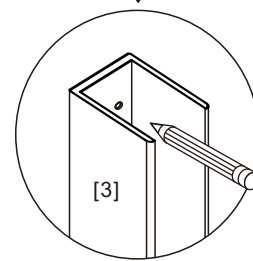

● Box Contents:

1xInstallation Instruction.	➔	
[1] 2xWall Connectors.	➔	
[2] 1xMagnetic Seal.	➔	
[3] 1xWall Profile.	➔	
[4] 1xVertical Profile.	➔	
[5] 3xScrew Cover Caps.	➔	
[6] 3xScrews ST4x8.	➔	
[7] 1xCover Cap L/R.	➔	
[8] 1xAluminum Seal.	➔	
[9] 1xDoor Panel.	➔	
[10] 1xHandle Set.	➔	
[11] 4xTop Rollers.	➔	
[12] 1xTop Horizontal Rail.	➔	
[13] 2xGlass Stoppers.	➔	
[14] 2xFixing Parts.	➔	
[15] 2xDoor Side Gaskets.	➔	
[16] 1xFixed Panel.	➔	
[17] 1xScrew Cover Cap.	➔	
[18] 1xDoor Guider L/R.	➔	
[19] 1xScrew ST4x25.	➔	
[20] 1xSealing.	➔	
[21] 8xScrews ST4x35.	➔	
[22] 9xWall Plugs.	➔	
[23] 1xWall Profile.	➔	
[24] 1xProfile Cover.	➔	
[25] 2xScrews ST4x16.	➔	
Wrenchs.	➔	

[1]	ST4X35 x2
-----	--------------

[9]		x1
[11]		x4

[2]		x1
[7]		x1/1(L/R)
[10]		x1
[17]		x1
[18]		x1/1(L/R)
[19]		x1(ST4x25)
[22]		x9

[3]		x1
[4]		x1
[22]		x4
[21]		x4(ST4x35)

[5]		x3
[6]		x3(ST4x8)

11

[24]	
	x1
[25]	
	x2(ST4x16)