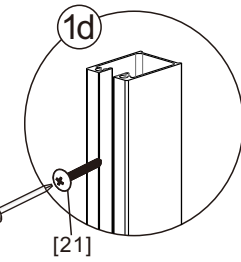

● Box Contents:

1xInstallation Instruction.	➔	
[1] 2xWall Connectors.	➔	
[2] 1xMagnetic Seal.	➔	
[3] 1xWall Profile.	➔	
[4] 1xVertical Profile.	➔	
[5] 3xScrew Cover Caps.	➔	
[6] 3xScrews ST4x8.	➔	
[7] 1xCover Cap L/R.	➔	
[8] 1xAluminum Seal.	➔	
[9] 1xDoor Panel.	➔	
[10] 1xHandle Set.	➔	
[11] 4xTop Rollers.	➔	
[12] 1xTop Horizontal Rail.	➔	
[13] 2xGlass Stoppers.	➔	
[14] 2xFixing Parts.	➔	
[15] 2xDoor Side Gaskets.	➔	
[16] 1xFixed Panel.	➔	
[17] 1xScrew Cover Cap.	➔	
[18] 1xDoor Guider L/R.	➔	
[19] 1xScrew ST4x25.	➔	
[20] 1xSealing.	➔	
[21] 8xScrews ST4x35.	➔	
[22] 9xWall Plugs.	➔	
[23] 1xWall Profile.	➔	
[24] 1xProfile Cover.	➔	
[25] 2xScrews ST4x16.	➔	
Wrenchs.	➔	

● Assembly

01

[21]		x4 (ST4x35)
[22]		x4
[23]		x1

02

[16]		x1
[20]		x1

03

[1]	ST4X35 x2
[12]	x1
[13]	x2
[14]	x2

04

[1]	ST4X35 x2
-----	--------------

[9]		x1
[11]		x4

[2]		x1
[7]		x1/1(L/R)
[10]		x1
[17]		x1
[18]		x1/1(L/R)
[19]		x1(ST4x25)
[22]		x9

[3]		x1
[4]		x1
[22]		x4
[21]		x4(ST4x35)

[5]		x3
[6]		x3(ST4x8)

11

[24]	
	x1
[25]	
	x2(ST4x16)