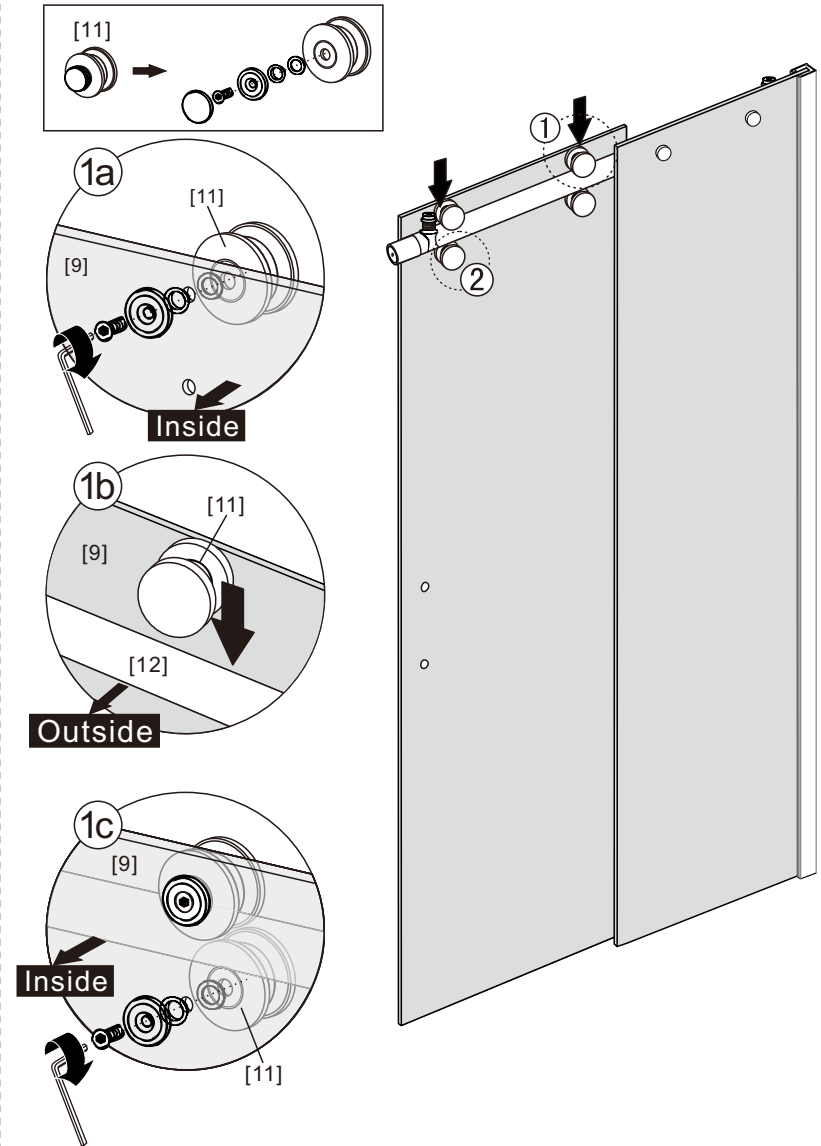

[9]		x1
[11]		x4