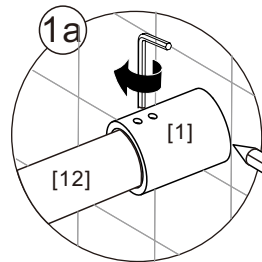

● Box Contents:

1xInstallation Instruction.	➔	
[1] 2xWall Connectors.	➔	
[2] 1xMagnetic Seal.	➔	
[3] 1xWall Profile.	➔	
[4] 1xVertical Profile.	➔	
[5] 3xScrew Cover Caps.	➔	
[6] 3xScrews ST4x8.	➔	
[7] 1xCover Cap L/R.	➔	
[8] 1xAluminum Seal.	➔	
[9] 1xDoor Panel.	➔	
[10] 1xHandle Set.	➔	
[11] 4xTop Rollers.	➔	
[12] 1xTop Horizontal Rail.	➔	
[13] 2xGlass Stoppers.	➔	
[14] 2xFixing Parts.	➔	
[15] 2xDoor Side Gaskets.	➔	
[16] 1xFixed Panel.	➔	
[17] 1xScrew Cover Cap.	➔	
[18] 1xDoor Guider L/R.	➔	
[19] 1xScrew ST4x25.	➔	
[20] 1xSealing.	➔	
[21] 8xScrews ST4x35.	➔	
[22] 9xWall Plugs.	➔	
[23] 1xWall Profile.	➔	
[24] 1xProfile Cover.	➔	
[25] 2xScrews ST4x16.	➔	
Wrenchs.	➔	

● Assembly

01

[21]		x4 (ST4x35)
[22]		x4
[23]		x1

02

[16]		x1
[20]		x1

03

[1]	ST4X35 x2
[12]	x1
[13]	x2
[14]	x2

04

[1]	ST4X35 x2
-----	--------------

[9]		x1
[11]		x4

[2]		x1
[7]		x1/1(L/R)
[10]		x1
[17]		x1
[18]		x1/1(L/R)
[19]		x1(ST4x25)
[22]		x9

[3]		x1
[4]		x1
[22]		x4
[21]		x4(ST4x35)

[5]		x3
[6]		x3(ST4x8)

11

[24]	
	x1
[25]	
	x2(ST4x16)