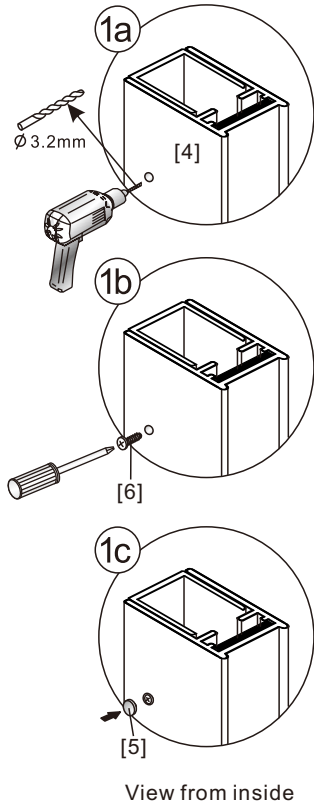

Notes: Safety glass can not be re-worked.

Please read these instructions carefully before start of installation.

Special care should be taken when drilling walls to avoid hidden pipes or electrical cables.

● Box Contents:

1xInstallation Instruction.	➔	
[1] 2xWall Connectors.	➔	
[2] 1xMagnetic Seal.	➔	
[3] 1xWall Profile.	➔	
[4] 1xVertical Profile.	➔	
[5] 3xScrew Cover Caps.	➔	
[6] 3xScrews ST4x8.	➔	
[7] 1xCover Cap L/R.	➔	
[8] 1xAluminum Seal.	➔	
[9] 1xDoor Panel.	➔	
[10] 1xHandle Set.	➔	
[11] 4xTop Rollers.	➔	
[12] 1xTop Horizontal Rail.	➔	
[13] 2xGlass Stoppers.	➔	
[14] 2xFixing Parts.	➔	
[15] 2xDoor Side Gaskets.	➔	
[16] 1xFixed Panel.	➔	
[17] 1xScrew Cover Cap.	➔	
[18] 1xDoor Guider L/R.	➔	
[19] 1xScrew ST4x25.	➔	
[20] 1xSealing.	➔	
[21] 8xScrews ST4x35.	➔	
[22] 9xWall Plugs.	➔	
[23] 1xWall Profile.	➔	
[24] 1xProfile Cover.	➔	
[25] 2xScrews ST4x16.	➔	
Wrenchs.	➔	

● Assembly

01

[21]		x4 (ST4x35)
[22]		x4
[23]		x1

02

[16]		x1
[20]		x1

03

[1]	ST4X35 x2
[12]	x1
[13]	x2
[14]	x2

04

[1]	ST4X35 x2
-----	--------------

[9]		x1
[11]		x4

[2]		x1
[7]		x1/1(L/R)
[10]		x1
[17]		x1
[18]		x1/1(L/R)
[19]		x1(ST4x25)
[22]		x9

[3]		x1
[4]		x1
[22]		x4
[21]		x4(ST4x35)

[5]		x3
[6]		x3(ST4x8)

11

[24]	
	x1
[25]	
	x2(ST4x16)