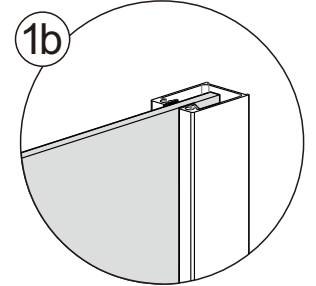

● Box Contents:

1xInstallation Instruction.	➔	
[1] 2xWall Connectors.	➔	
[2] 1xMagnetic Seal.	➔	
[3] 1xWall Profile.	➔	
[4] 1xVertical Profile.	➔	
[5] 3xScrew Cover Caps.	➔	
[6] 3xScrews ST4x8.	➔	
[7] 1xCover Cap L/R.	➔	
[8] 1xAluminum Seal.	➔	
[9] 1xDoor Panel.	➔	
[10] 1xHandle Set.	➔	
[11] 4xTop Rollers.	➔	
[12] 1xTop Horizontal Rail.	➔	
[13] 2xGlass Stoppers.	➔	
[14] 2xFixing Parts.	➔	
[15] 2xDoor Side Gaskets.	➔	
[16] 1xFixed Panel.	➔	
[17] 1xScrew Cover Cap.	➔	
[18] 1xDoor Guider L/R.	➔	
[19] 1xScrew ST4x25.	➔	
[20] 1xSealing.	➔	
[21] 8xScrews ST4x35.	➔	
[22] 9xWall Plugs.	➔	
[23] 1xWall Profile.	➔	
[24] 1xProfile Cover.	➔	
[25] 2xScrews ST4x16.	➔	
Wrenchs.	➔	

● Assembly

01

[21]		x4 (ST4x35)
[22]		x4
[23]		x1

02

[16]		x1
[20]		x1

03

[1]	ST4X35 x2
[12]	x1
[13]	x2
[14]	x2

04

[1]	ST4X35 x2
-----	--------------

[9]		x1
[11]		x4

[2]		x1
[7]		x1/1(L/R)
[10]		x1
[17]		x1
[18]		x1/1(L/R)
[19]		x1(ST4x25)
[22]		x9

[3]		x1
[4]		x1
[22]		x4
[21]		x4(ST4x35)

[5]		x3
[6]		x3(ST4x8)

11

[24]	
	x1
[25]	
	x2(ST4x16)