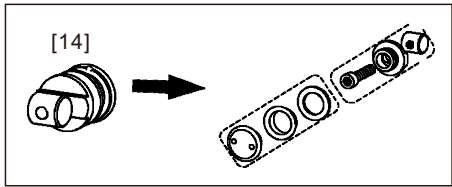

● Box Contents:

1xInstallation Instruction.	➔	
[1] 2xWall Connectors.	➔	
[2] 1xMagnetic Seal.	➔	
[3] 1xWall Profile.	➔	
[4] 1xVertical Profile.	➔	
[5] 3xScrew Cover Caps.	➔	
[6] 3xScrews ST4x8.	➔	
[7] 1xCover Cap L/R.	➔	
[8] 1xAluminum Seal.	➔	
[9] 1xDoor Panel.	➔	
[10] 1xHandle Set.	➔	
[11] 4xTop Rollers.	➔	
[12] 1xTop Horizontal Rail.	➔	
[13] 2xGlass Stoppers.	➔	
[14] 2xFixing Parts.	➔	
[15] 2xDoor Side Gaskets.	➔	
[16] 1xFixed Panel.	➔	
[17] 1xScrew Cover Cap.	➔	
[18] 1xDoor Guider L/R.	➔	
[19] 1xScrew ST4x25.	➔	
[20] 1xSealing.	➔	
[21] 8xScrews ST4x35.	➔	
[22] 9xWall Plugs.	➔	
[23] 1xWall Profile.	➔	
[24] 1xProfile Cover.	➔	
[25] 2xScrews ST4x16.	➔	
Wrenchs.	➔	

● Assembly

01

[21]		x4 (ST4x35)
[22]		x4
[23]		x1

02

[16]		x1
[20]		x1

03

[1]	ST4X35 x2
[12]	x1
[13]	x2
[14]	x2

04

[1]	ST4X35 x2
-----	--------------

[9]		x1
[11]		x4

[2]		x1
[7]		x1/1(L/R)
[10]		x1
[17]		x1
[18]		x1/1(L/R)
[19]		x1(ST4x25)
[22]		x9

[3]		x1
[4]		x1
[22]		x4
[21]		x4(ST4x35)

[5]		x3
[6]		x3(ST4x8)

11

[24]	
	x1
[25]	
	x2(ST4x16)