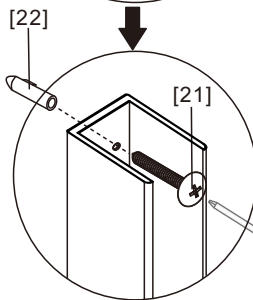

● Box Contents:

1xInstallation Instruction.	➔	
[1] 2xWall Connectors.	➔	
[2] 1xMagnetic Seal.	➔	
[3] 1xWall Profile.	➔	
[4] 1xVertical Profile.	➔	
[5] 3xScrew Cover Caps.	➔	
[6] 3xScrews ST4x8.	➔	
[7] 1xCover Cap L/R.	➔	
[8] 1xAluminum Seal.	➔	
[9] 1xDoor Panel.	➔	
[10] 1xHandle Set.	➔	
[11] 4xTop Rollers.	➔	
[12] 1xTop Horizontal Rail.	➔	
[13] 2xGlass Stoppers.	➔	
[14] 2xFixing Parts.	➔	
[15] 2xDoor Side Gaskets.	➔	
[16] 1xFixed Panel.	➔	
[17] 1xScrew Cover Cap.	➔	
[18] 1xDoor Guider L/R.	➔	
[19] 1xScrew ST4x25.	➔	
[20] 1xSealing.	➔	
[21] 8xScrews ST4x35.	➔	
[22] 9xWall Plugs.	➔	
[23] 1xWall Profile.	➔	
[24] 1xProfile Cover.	➔	
[25] 2xScrews ST4x16.	➔	
Wrenchs.	➔	

● Assembly

01

[21]		x4 (ST4x35)
[22]		x4
[23]		x1

02

[16]		x1
[20]		x1

03

[1]	ST4X35 x2
[12]	x1
[13]	x2
[14]	x2

04

[1]	ST4X35 x2
-----	--------------

[9]		x1
[11]		x4

[2]		x1
[7]		x1/1(L/R)
[10]		x1
[17]		x1
[18]		x1/1(L/R)
[19]		x1(ST4x25)
[22]		x9

[3]		x1
[4]		x1
[22]		x4
[21]		x4(ST4x35)

[5]		x3
[6]		x3(ST4x8)

11

[24]	
	x1
[25]	
	x2(ST4x16)