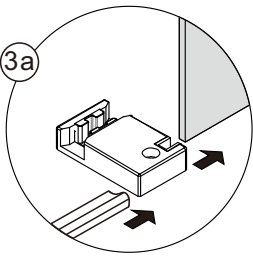

● Box Contents:

1xInstallation Instruction.	➔	
[1] 2xWall Connectors.	➔	
[2] 1xMagnetic Seal.	➔	
[3] 1xWall Profile.	➔	
[4] 1xVertical Profile.	➔	
[5] 3xScrew Cover Caps.	➔	
[6] 3xScrews ST4x8.	➔	
[7] 1xCover Cap L/R.	➔	
[8] 1xAluminum Seal.	➔	
[9] 1xDoor Panel.	➔	
[10] 1xHandle Set.	➔	
[11] 4xTop Rollers.	➔	
[12] 1xTop Horizontal Rail.	➔	
[13] 2xGlass Stoppers.	➔	
[14] 2xFixing Parts.	➔	
[15] 2xDoor Side Gaskets.	➔	
[16] 1xFixed Panel.	➔	
[17] 1xScrew Cover Cap.	➔	
[18] 1xDoor Guider L/R.	➔	
[19] 1xScrew ST4x25.	➔	
[20] 1xSealing.	➔	
[21] 8xScrews ST4x35.	➔	
[22] 9xWall Plugs.	➔	
[23] 1xWall Profile.	➔	
[24] 1xProfile Cover.	➔	
[25] 2xScrews ST4x16.	➔	
Wrenchs.	➔	

● Assembly

01

[21]		x4 (ST4x35)
[22]		x4
[23]		x1

02

[16]		x1
[20]		x1

03

[1]	ST4X35 x2
[12]	x1
[13]	x2
[14]	x2

04

[1]	ST4X35 x2
-----	--------------

[9]		x1
[11]		x4

[2]		x1
[7]		x1/1(L/R)
[10]		x1
[17]		x1
[18]		x1/1(L/R)
[19]		x1(ST4x25)
[22]		x9

[3]		x1
[4]		x1
[22]		x4
[21]		x4(ST4x35)

[5]		x3
[6]		x3(ST4x8)

11

[24]	
	x1
[25]	
	x2(ST4x16)