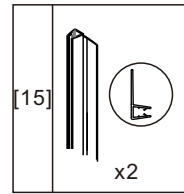

● Box Contents:

1xInstallation Instruction.	➔	
[1] 2xWall Connectors.	➔	
[2] 1xMagnetic Seal.	➔	
[3] 1xWall Profile.	➔	
[4] 1xVertical Profile.	➔	
[5] 3xScrew Cover Caps.	➔	
[6] 3xScrews ST4x8.	➔	
[7] 1xCover Cap L/R.	➔	
[8] 1xAluminum Seal.	➔	
[9] 1xDoor Panel.	➔	
[10] 1xHandle Set.	➔	
[11] 4xTop Rollers.	➔	
[12] 1xTop Horizontal Rail.	➔	
[13] 2xGlass Stoppers.	➔	
[14] 2xFixing Parts.	➔	
[15] 2xDoor Side Gaskets.	➔	
[16] 1xFixed Panel.	➔	
[17] 1xScrew Cover Cap.	➔	
[18] 1xDoor Guider L/R.	➔	
[19] 1xScrew ST4x25.	➔	
[20] 1xSealing.	➔	
[21] 8xScrews ST4x35.	➔	
[22] 9xWall Plugs.	➔	
[23] 1xWall Profile.	➔	
[24] 1xProfile Cover.	➔	
[25] 2xScrews ST4x16.	➔	
Wrenchs.	➔	

● Assembly

01

[21]		x4 (ST4x35)
[22]		x4
[23]		x1

02

[16]		x1
[20]		x1

03

[1]	ST4X35 x2
[12]	x1
[13]	x2
[14]	x2

04

[1]	ST4X35 x2
-----	--------------

[9]		x1
[11]		x4

[2]		x1
[7]		x1/1(L/R)
[10]		x1
[17]		x1
[18]		x1/1(L/R)
[19]		x1(ST4x25)
[22]		x9

[3]		x1
[4]		x1
[22]		x4
[21]		x4(ST4x35)

[5]		x3
[6]		x3(ST4x8)

11

[24]	
	x1
[25]	
	x2(ST4x16)