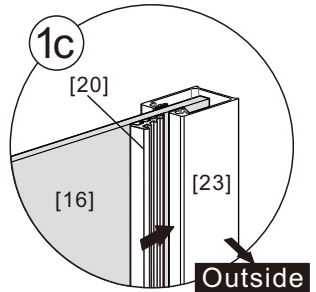

● Box Contents:

1xInstallation Instruction.	➔	
[1] 2xWall Connectors.	➔	
[2] 1xMagnetic Seal.	➔	
[3] 1xWall Profile.	➔	
[4] 1xVertical Profile.	➔	
[5] 3xScrew Cover Caps.	➔	
[6] 3xScrews ST4x8.	➔	
[7] 1xCover Cap L/R.	➔	
[8] 1xAluminum Seal.	➔	
[9] 1xDoor Panel.	➔	
[10] 1xHandle Set.	➔	
[11] 4xTop Rollers.	➔	
[12] 1xTop Horizontal Rail.	➔	
[13] 2xGlass Stoppers.	➔	
[14] 2xFixing Parts.	➔	
[15] 2xDoor Side Gaskets.	➔	
[16] 1xFixed Panel.	➔	
[17] 1xScrew Cover Cap.	➔	
[18] 1xDoor Guider L/R.	➔	
[19] 1xScrew ST4x25.	➔	
[20] 1xSealing.	➔	
[21] 8xScrews ST4x35.	➔	
[22] 9xWall Plugs.	➔	
[23] 1xWall Profile.	➔	
[24] 1xProfile Cover.	➔	
[25] 2xScrews ST4x16.	➔	
Wrenchs.	➔	

● Assembly

01

[21]		x4 (ST4x35)
[22]		x4
[23]		x1

02

[16]		x1
[20]		x1

03

[1]	ST4X35 x2
[12]	x1
[13]	x2
[14]	x2

04

[1]	ST4X35 x2
-----	--------------

[9]		x1
[11]		x4

[2]		x1
[7]		x1/1(L/R)
[10]		x1
[17]		x1
[18]		x1/1(L/R)
[19]		x1(ST4x25)
[22]		x9

[3]		x1
[4]		x1
[22]		x4
[21]		x4(ST4x35)

[5]		x3
[6]		x3(ST4x8)

11

[24]	
	x1
[25]	
	x2(ST4x16)