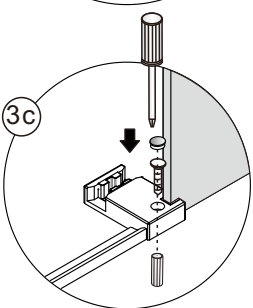

● Box Contents:

1xInstallation Instruction.	➔	
[1] 2xWall Connectors.	➔	
[2] 1xMagnetic Seal.	➔	
[3] 1xWall Profile.	➔	
[4] 1xVertical Profile.	➔	
[5] 3xScrew Cover Caps.	➔	
[6] 3xScrews ST4x8.	➔	
[7] 1xCover Cap L/R.	➔	
[8] 1xAluminum Seal.	➔	
[9] 1xDoor Panel.	➔	
[10] 1xHandle Set.	➔	
[11] 4xTop Rollers.	➔	
[12] 1xTop Horizontal Rail.	➔	
[13] 2xGlass Stoppers.	➔	
[14] 2xFixing Parts.	➔	
[15] 2xDoor Side Gaskets.	➔	
[16] 1xFixed Panel.	➔	
[17] 1xScrew Cover Cap.	➔	
[18] 1xDoor Guider L/R.	➔	
[19] 1xScrew ST4x25.	➔	
[20] 1xSealing.	➔	
[21] 8xScrews ST4x35.	➔	
[22] 9xWall Plugs.	➔	
[23] 1xWall Profile.	➔	
[24] 1xProfile Cover.	➔	
[25] 2xScrews ST4x16.	➔	
Wrenchs.	➔	

● Assembly

01

[21]		x4 (ST4x35)
[22]		x4
[23]		x1

02

[16]		x1
[20]		x1

03

[1]	ST4X35 x2
[12]	x1
[13]	x2
[14]	x2

04

[1]	ST4X35 x2
-----	--------------

[9]		x1
[11]		x4

[2]		x1
[7]		x1/1(L/R)
[10]		x1
[17]		x1
[18]		x1/1(L/R)
[19]		x1(ST4x25)
[22]		x9

[3]		x1
[4]		x1
[22]		x4
[21]		x4(ST4x35)

[5]		x3
[6]		x3(ST4x8)

11

[24]	
	x1
[25]	
	x2(ST4x16)