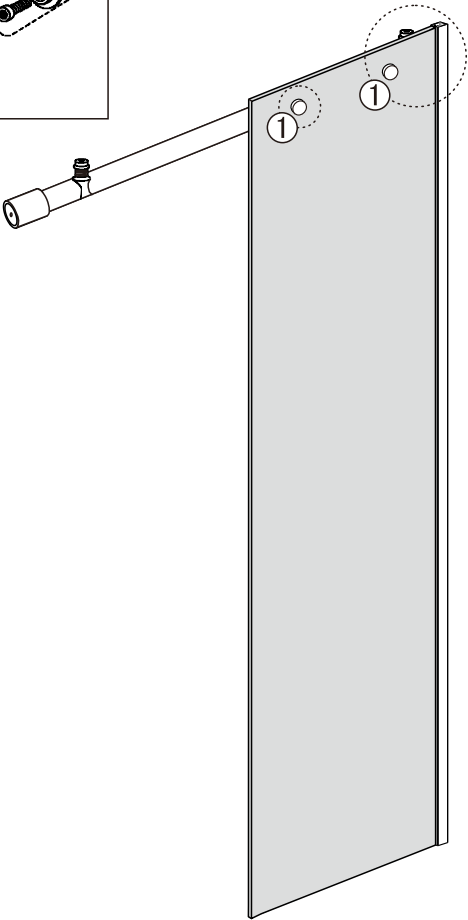

● Box Contents:

1xInstallation Instruction.	➔	
[1] 2xWall Connectors.	➔	
[2] 1xMagnetic Seal.	➔	
[3] 1xWall Profile.	➔	
[4] 1xVertical Profile.	➔	
[5] 3xScrew Cover Caps.	➔	
[6] 3xScrews ST4x8.	➔	
[7] 1xCover Cap L/R.	➔	
[8] 1xAluminum Seal.	➔	
[9] 1xDoor Panel.	➔	
[10] 1xHandle Set.	➔	
[11] 4xTop Rollers.	➔	
[12] 1xTop Horizontal Rail.	➔	
[13] 2xGlass Stoppers.	➔	
[14] 2xFixing Parts.	➔	
[15] 2xDoor Side Gaskets.	➔	
[16] 1xFixed Panel.	➔	
[17] 1xScrew Cover Cap.	➔	
[18] 1xDoor Guider L/R.	➔	
[19] 1xScrew ST4x25.	➔	
[20] 1xSealing.	➔	
[21] 8xScrews ST4x35.	➔	
[22] 9xWall Plugs.	➔	
[23] 1xWall Profile.	➔	
[24] 1xProfile Cover.	➔	
[25] 2xScrews ST4x16.	➔	
Wrenchs.	➔	

● Assembly

01

[21]		x4 (ST4x35)
[22]		x4
[23]		x1

02

[16]		x1
[20]		x1

03

[1]	ST4X35 x2
[12]	x1
[13]	x2
[14]	x2

04