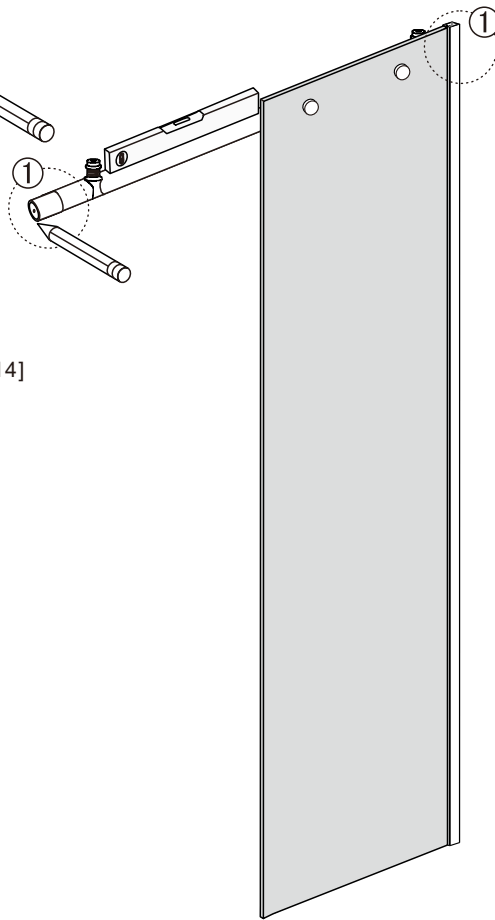

04

[1]	ST4X35 x2