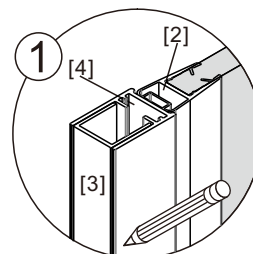

● Box Contents:

1xInstallation Instruction.	➔	
[1] 2xWall Connectors.	➔	
[2] 1xMagnetic Seal.	➔	
[3] 1xWall Profile.	➔	
[4] 1xVertical Profile.	➔	
[5] 3xScrew Cover Caps.	➔	
[6] 3xScrews ST4x8.	➔	
[7] 1xCover Cap L/R.	➔	
[8] 1xAluminum Seal.	➔	
[9] 1xDoor Panel.	➔	
[10] 1xHandle Set.	➔	
[11] 4xTop Rollers.	➔	
[12] 1xTop Horizontal Rail.	➔	
[13] 2xGlass Stoppers.	➔	
[14] 2xFixing Parts.	➔	
[15] 2xDoor Side Gaskets.	➔	
[16] 1xFixed Panel.	➔	
[17] 1xScrew Cover Cap.	➔	
[18] 1xDoor Guider L/R.	➔	
[19] 1xScrew ST4x25.	➔	
[20] 1xSealing.	➔	
[21] 8xScrews ST4x35.	➔	
[22] 9xWall Plugs.	➔	
[23] 1xWall Profile.	➔	
[24] 1xProfile Cover.	➔	
[25] 2xScrews ST4x16.	➔	
Wrenchs.	➔	

● Assembly

01

[21]		x4 (ST4x35)
[22]		x4
[23]		x1

02

[16]		x1
[20]		x1

03

[1]	ST4X35 x2
[12]	x1
[13]	x2
[14]	x2

04

[1]	ST4X35 x2
-----	--------------

[9]		x1
[11]		x4

[2]		x1
[7]		x1/1(L/R)
[10]		x1
[17]		x1
[18]		x1/1(L/R)
[19]		x1(ST4x25)
[22]		x9

[3]		x1
[4]		x1
[22]		x4
[21]		x4(ST4x35)

[5]		x3
[6]		x3(ST4x8)

11

[24]	
	x1
[25]	
	x2(ST4x16)