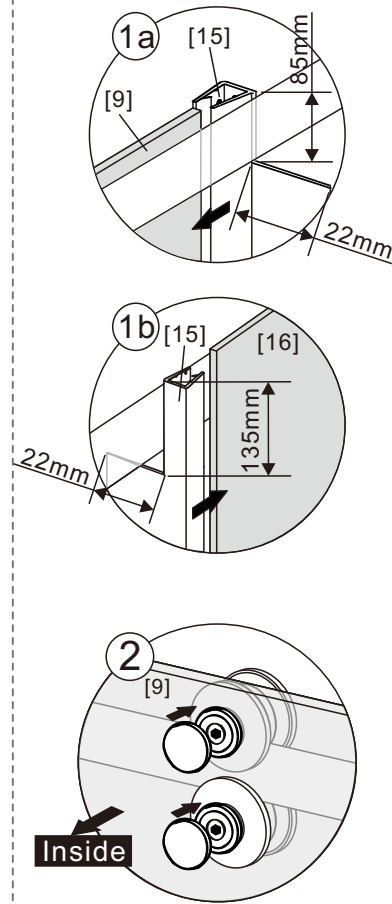

● Box Contents:

1xInstallation Instruction.	➔	
[1] 2xWall Connectors.	➔	
[2] 1xMagnetic Seal.	➔	
[3] 1xWall Profile.	➔	
[4] 1xVertical Profile.	➔	
[5] 3xScrew Cover Caps.	➔	
[6] 3xScrews ST4x8.	➔	
[7] 1xCover Cap L/R.	➔	
[8] 1xAluminum Seal.	➔	
[9] 1xDoor Panel.	➔	
[10] 1xHandle Set.	➔	
[11] 4xTop Rollers.	➔	
[12] 1xTop Horizontal Rail.	➔	
[13] 2xGlass Stoppers.	➔	
[14] 2xFixing Parts.	➔	
[15] 2xDoor Side Gaskets.	➔	
[16] 1xFixed Panel.	➔	
[17] 1xScrew Cover Cap.	➔	
[18] 1xDoor Guider L/R.	➔	
[19] 1xScrew ST4x25.	➔	
[20] 1xSealing.	➔	
[21] 8xScrews ST4x35.	➔	
[22] 9xWall Plugs.	➔	
[23] 1xWall Profile.	➔	
[24] 1xProfile Cover.	➔	
[25] 2xScrews ST4x16.	➔	
Wrenchs.	➔	

● Assembly

01

[21]		x4 (ST4x35)
[22]		x4
[23]		x1

02

[16]		x1
[20]		x1

03

[1]	ST4X35 x2
[12]	x1
[13]	x2
[14]	x2

04

[1]	ST4X35 x2
-----	--------------

[9]		x1
[11]		x4

[2]		x1
[7]		x1/1(L/R)
[10]		x1
[17]		x1
[18]		x1/1(L/R)
[19]		x1(ST4x25)
[22]		x9

[3]		x1
[4]		x1
[22]		x4
[21]		x4(ST4x35)

[5]		x3
[6]		x3(ST4x8)

11

[24]	
	x1
[25]	
	x2(ST4x16)