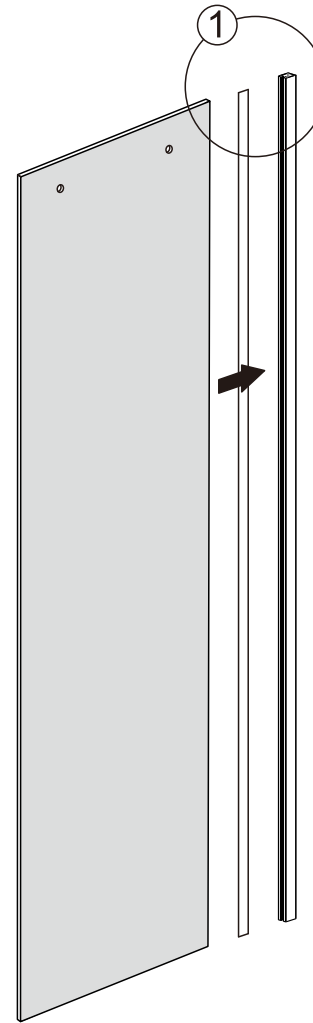

Notes: Safety glass can not be re-worked.

Please read these instructions carefully before start of installation.

Special care should be taken when drilling walls to avoid hidden pipes or electrical cables.

● Box Contents:

1xInstallation Instruction.	➔	
[1] 2xWall Connectors.	➔	
[2] 1xMagnetic Seal.	➔	
[3] 1xWall Profile.	➔	
[4] 1xVertical Profile.	➔	
[5] 3xScrew Cover Caps.	➔	
[6] 3xScrews ST4x8.	➔	
[7] 1xCover Cap L/R.	➔	
[8] 1xAluminum Seal.	➔	
[9] 1xDoor Panel.	➔	
[10] 1xHandle Set.	➔	
[11] 4xTop Rollers.	➔	
[12] 1xTop Horizontal Rail.	➔	
[13] 2xGlass Stoppers.	➔	
[14] 2xFixing Parts.	➔	
[15] 2xDoor Side Gaskets.	➔	
[16] 1xFixed Panel.	➔	
[17] 1xScrew Cover Cap.	➔	
[18] 1xDoor Guider L/R.	➔	
[19] 1xScrew ST4x25.	➔	
[20] 1xSealing.	➔	
[21] 8xScrews ST4x35.	➔	
[22] 9xWall Plugs.	➔	
[23] 1xWall Profile.	➔	
[24] 1xProfile Cover.	➔	
[25] 2xScrews ST4x16.	➔	
Wrenchs.	➔	

● Assembly

01

[21]		x4 (ST4x35)
[22]		x4
[23]		x1

02

[16]		x1
[20]		x1

03

[1]	ST4X35 x2
[12]	x1
[13]	x2
[14]	x2

04

[1]	ST4X35 x2
-----	--------------

[9]		x1
[11]		x4

[2]		x1
[7]		x1/1(L/R)
[10]		x1
[17]		x1
[18]		x1/1(L/R)
[19]		x1(ST4x25)
[22]		x9

[3]		x1
[4]		x1
[22]		x4
[21]		x4(ST4x35)

[5]		x3
[6]		x3(ST4x8)

11

[24]	
	x1
[25]	
	x2(ST4x16)