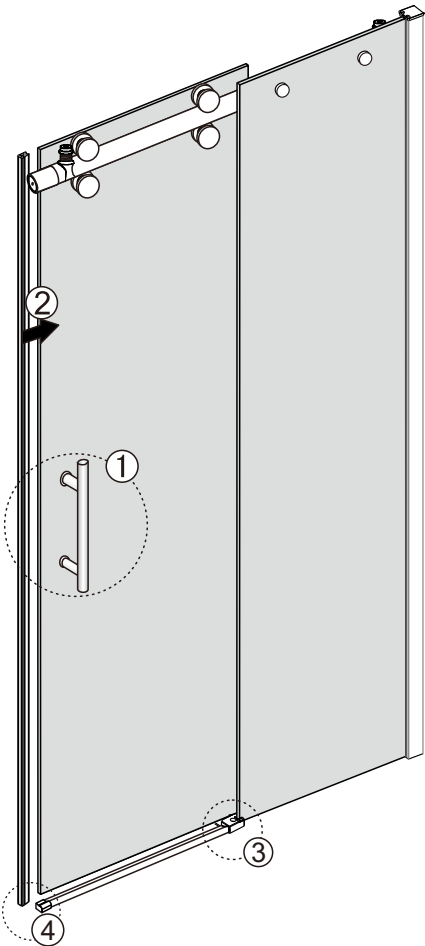

Notes: Safety glass can not be re-worked.

Please read these instructions carefully before start of installation.

Special care should be taken when drilling walls to avoid hidden pipes or electrical cables.

● Box Contents:

1xInstallation Instruction.	➔	
[1] 2xWall Connectors.	➔	
[2] 1xMagnetic Seal.	➔	
[3] 1xWall Profile.	➔	
[4] 1xVertical Profile.	➔	
[5] 3xScrew Cover Caps.	➔	
[6] 3xScrews ST4x8.	➔	
[7] 1xCover Cap L/R.	➔	
[8] 1xAluminum Seal.	➔	
[9] 1xDoor Panel.	➔	
[10] 1xHandle Set.	➔	
[11] 4xTop Rollers.	➔	
[12] 1xTop Horizontal Rail.	➔	
[13] 2xGlass Stoppers.	➔	
[14] 2xFixing Parts.	➔	
[15] 2xDoor Side Gaskets.	➔	
[16] 1xFixed Panel.	➔	
[17] 1xScrew Cover Cap.	➔	
[18] 1xDoor Guider L/R.	➔	
[19] 1xScrew ST4x25.	➔	
[20] 1xSealing.	➔	
[21] 8xScrews ST4x35.	➔	
[22] 9xWall Plugs.	➔	
[23] 1xWall Profile.	➔	
[24] 1xProfile Cover.	➔	
[25] 2xScrews ST4x16.	➔	
Wrenchs.	➔	

● Assembly

01

[21]		x4 (ST4x35)
[22]		x4
[23]		x1

02

[16]		x1
[20]		x1

03

[1]	ST4X35 x2
[12]	x1
[13]	x2
[14]	x2

04

[1]	ST4X35 x2
-----	--------------

[9]		x1
[11]		x4

[2]		x1
[7]		x1/1(L/R)
[10]		x1
[17]		x1
[18]		x1/1(L/R)
[19]		x1(ST4x25)
[22]		x9

[3]		x1
[4]		x1
[22]		x4
[21]		x4(ST4x35)

[5]		x3
[6]		x3(ST4x8)

11

[24]	
	x1
[25]	
	x2(ST4x16)