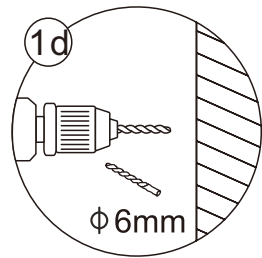

● Box Contents:

1xInstallation Instruction.	➔	
[1] 2xWall Connectors.	➔	
[2] 1xMagnetic Seal.	➔	
[3] 1xWall Profile.	➔	
[4] 1xVertical Profile.	➔	
[5] 3xScrew Cover Caps.	➔	
[6] 3xScrews ST4x8.	➔	
[7] 1xCover Cap L/R.	➔	
[8] 1xAluminum Seal.	➔	
[9] 1xDoor Panel.	➔	
[10] 1xHandle Set.	➔	
[11] 4xTop Rollers.	➔	
[12] 1xTop Horizontal Rail.	➔	
[13] 2xGlass Stoppers.	➔	
[14] 2xFixing Parts.	➔	
[15] 2xDoor Side Gaskets.	➔	
[16] 1xFixed Panel.	➔	
[17] 1xScrew Cover Cap.	➔	
[18] 1xDoor Guider L/R.	➔	
[19] 1xScrew ST4x25.	➔	
[20] 1xSealing.	➔	
[21] 8xScrews ST4x35.	➔	
[22] 9xWall Plugs.	➔	
[23] 1xWall Profile.	➔	
[24] 1xProfile Cover.	➔	
[25] 2xScrews ST4x16.	➔	
Wrenchs.	➔	

● Assembly

01

[21]		x4 (ST4x35)
[22]		x4
[23]		x1

02

[16]		x1
[20]		x1

03

[1]	ST4X35 x2
[12]	x1
[13]	x2
[14]	x2

04

[1]	ST4X35 x2
-----	--------------

[9]		x1
[11]		x4

[2]		x1
[7]		x1/1(L/R)
[10]		x1
[17]		x1
[18]		x1/1(L/R)
[19]		x1(ST4x25)
[22]		x9

[3]		x1
[4]		x1
[22]		x4
[21]		x4(ST4x35)

[5]		x3
[6]		x3(ST4x8)

11

[24]	
	x1
[25]	
	x2(ST4x16)