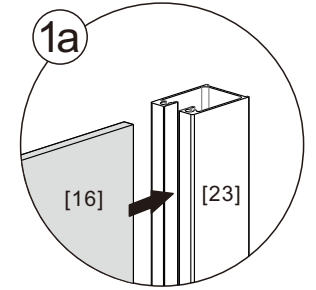

● Box Contents:

1xInstallation Instruction.	➔	
[1] 2xWall Connectors.	➔	
[2] 1xMagnetic Seal.	➔	
[3] 1xWall Profile.	➔	
[4] 1xVertical Profile.	➔	
[5] 3xScrew Cover Caps.	➔	
[6] 3xScrews ST4x8.	➔	
[7] 1xCover Cap L/R.	➔	
[8] 1xAluminum Seal.	➔	
[9] 1xDoor Panel.	➔	
[10] 1xHandle Set.	➔	
[11] 4xTop Rollers.	➔	
[12] 1xTop Horizontal Rail.	➔	
[13] 2xGlass Stoppers.	➔	
[14] 2xFixing Parts.	➔	
[15] 2xDoor Side Gaskets.	➔	
[16] 1xFixed Panel.	➔	
[17] 1xScrew Cover Cap.	➔	
[18] 1xDoor Guider L/R.	➔	
[19] 1xScrew ST4x25.	➔	
[20] 1xSealing.	➔	
[21] 8xScrews ST4x35.	➔	
[22] 9xWall Plugs.	➔	
[23] 1xWall Profile.	➔	
[24] 1xProfile Cover.	➔	
[25] 2xScrews ST4x16.	➔	
Wrenchs.	➔	

● Assembly

01

[21]		x4 (ST4x35)
[22]		x4
[23]		x1

02

[16]		x1
[20]		x1

03

[1]	ST4X35 x2
[12]	x1
[13]	x2
[14]	x2

04

[1]	ST4X35 x2
-----	--------------

[9]		x1
[11]		x4

[2]		x1
[7]		x1/1(L/R)
[10]		x1
[17]		x1
[18]		x1/1(L/R)
[19]		x1(ST4x25)
[22]		x9

[3]		x1
[4]		x1
[22]		x4
[21]		x4(ST4x35)

[5]		x3
[6]		x3(ST4x8)

11

[24]	
	x1
[25]	
	x2(ST4x16)