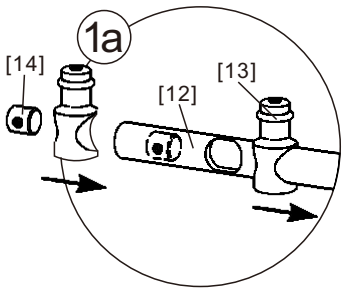

● Box Contents:

1xInstallation Instruction.	➔	
[1] 2xWall Connectors.	➔	
[2] 1xMagnetic Seal.	➔	
[3] 1xWall Profile.	➔	
[4] 1xVertical Profile.	➔	
[5] 3xScrew Cover Caps.	➔	
[6] 3xScrews ST4x8.	➔	
[7] 1xCover Cap L/R.	➔	
[8] 1xAluminum Seal.	➔	
[9] 1xDoor Panel.	➔	
[10] 1xHandle Set.	➔	
[11] 4xTop Rollers.	➔	
[12] 1xTop Horizontal Rail.	➔	
[13] 2xGlass Stoppers.	➔	
[14] 2xFixing Parts.	➔	
[15] 2xDoor Side Gaskets.	➔	
[16] 1xFixed Panel.	➔	
[17] 1xScrew Cover Cap.	➔	
[18] 1xDoor Guider L/R.	➔	
[19] 1xScrew ST4x25.	➔	
[20] 1xSealing.	➔	
[21] 8xScrews ST4x35.	➔	
[22] 9xWall Plugs.	➔	
[23] 1xWall Profile.	➔	
[24] 1xProfile Cover.	➔	
[25] 2xScrews ST4x16.	➔	
Wrenchs.	➔	

● Assembly

01

[21]		x4 (ST4x35)
[22]		x4
[23]		x1

02

[16]		x1
[20]		x1

03

[1]	ST4X35 x2
[12]	x1
[13]	x2
[14]	x2

04

[1]	ST4X35 x2
-----	--------------

[9]		x1
[11]		x4

[2]		x1
[7]		x1/1(L/R)
[10]		x1
[17]		x1
[18]		x1/1(L/R)
[19]		x1(ST4x25)
[22]		x9

[3]		x1
[4]		x1
[22]		x4
[21]		x4(ST4x35)

[5]		x3
[6]		x3(ST4x8)

11

[24]	
	x1
[25]	
	x2(ST4x16)