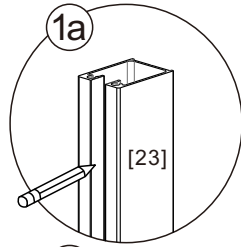

● Box Contents:

1xInstallation Instruction.	➔	
[1] 2xWall Connectors.	➔	
[2] 1xMagnetic Seal.	➔	
[3] 1xWall Profile.	➔	
[4] 1xVertical Profile.	➔	
[5] 3xScrew Cover Caps.	➔	
[6] 3xScrews ST4x8.	➔	
[7] 1xCover Cap L/R.	➔	
[8] 1xAluminum Seal.	➔	
[9] 1xDoor Panel.	➔	
[10] 1xHandle Set.	➔	
[11] 4xTop Rollers.	➔	
[12] 1xTop Horizontal Rail.	➔	
[13] 2xGlass Stoppers.	➔	
[14] 2xFixing Parts.	➔	
[15] 2xDoor Side Gaskets.	➔	
[16] 1xFixed Panel.	➔	
[17] 1xScrew Cover Cap.	➔	
[18] 1xDoor Guider L/R.	➔	
[19] 1xScrew ST4x25.	➔	
[20] 1xSealing.	➔	
[21] 8xScrews ST4x35.	➔	
[22] 9xWall Plugs.	➔	
[23] 1xWall Profile.	➔	
[24] 1xProfile Cover.	➔	
[25] 2xScrews ST4x16.	➔	
Wrenchs.	➔	

● Assembly

01

[21]		x4 (ST4x35)
[22]		x4
[23]		x1

02

[16]		x1
[20]		x1

03

[1]	ST4X35 x2
[12]	x1
[13]	x2
[14]	x2

04

[1]	ST4X35 x2
-----	--------------

[9]		x1
[11]		x4

[2]		x1
[7]		x1/1(L/R)
[10]		x1
[17]		x1
[18]		x1/1(L/R)
[19]		x1(ST4x25)
[22]		x9

[3]		x1
[4]		x1
[22]		x4
[21]		x4(ST4x35)

[5]		x3
[6]		x3(ST4x8)

11

[24]	
	x1
[25]	
	x2(ST4x16)