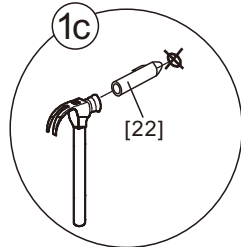

● Box Contents:

1xInstallation Instruction.	➔	
[1] 2xWall Connectors.	➔	
[2] 1xMagnetic Seal.	➔	
[3] 1xWall Profile.	➔	
[4] 1xVertical Profile.	➔	
[5] 3xScrew Cover Caps.	➔	
[6] 3xScrews ST4x8.	➔	
[7] 1xCover Cap L/R.	➔	
[8] 1xAluminum Seal.	➔	
[9] 1xDoor Panel.	➔	
[10] 1xHandle Set.	➔	
[11] 4xTop Rollers.	➔	
[12] 1xTop Horizontal Rail.	➔	
[13] 2xGlass Stoppers.	➔	
[14] 2xFixing Parts.	➔	
[15] 2xDoor Side Gaskets.	➔	
[16] 1xFixed Panel.	➔	
[17] 1xScrew Cover Cap.	➔	
[18] 1xDoor Guider L/R.	➔	
[19] 1xScrew ST4x25.	➔	
[20] 1xSealing.	➔	
[21] 8xScrews ST4x35.	➔	
[22] 9xWall Plugs.	➔	
[23] 1xWall Profile.	➔	
[24] 1xProfile Cover.	➔	
[25] 2xScrews ST4x16.	➔	
Wrenchs.	➔	

● Assembly

01

[21]		x4 (ST4x35)
[22]		x4
[23]		x1

02

[16]		x1
[20]		x1

03

[1]	ST4X35 x2
[12]	x1
[13]	x2
[14]	x2

04