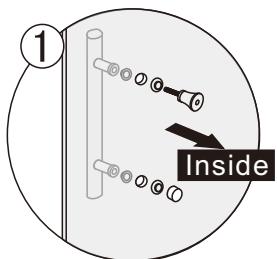

● Box Contents:

1xInstallation Instruction.	➔	
[1] 2xWall Connectors.	➔	
[2] 1xMagnetic Seal.	➔	
[3] 1xWall Profile.	➔	
[4] 1xVertical Profile.	➔	
[5] 3xScrew Cover Caps.	➔	
[6] 3xScrews ST4x8.	➔	
[7] 1xCover Cap L/R.	➔	
[8] 1xAluminum Seal.	➔	
[9] 1xDoor Panel.	➔	
[10] 1xHandle Set.	➔	
[11] 4xTop Rollers.	➔	
[12] 1xTop Horizontal Rail.	➔	
[13] 2xGlass Stoppers.	➔	
[14] 2xFixing Parts.	➔	
[15] 2xDoor Side Gaskets.	➔	
[16] 1xFixed Panel.	➔	
[17] 1xScrew Cover Cap.	➔	
[18] 1xDoor Guider L/R.	➔	
[19] 1xScrew ST4x25.	➔	
[20] 1xSealing.	➔	
[21] 8xScrews ST4x35.	➔	
[22] 9xWall Plugs.	➔	
[23] 1xWall Profile.	➔	
[24] 1xProfile Cover.	➔	
[25] 2xScrews ST4x16.	➔	
Wrenchs.	➔	

[1]	ST4X35 x2
-----	--------------

[9]		x1
[11]		x4

[2]		x1
[7]		x1/1(L/R)
[10]		x1
[17]		x1
[18]		x1/1(L/R)
[19]		x1(ST4x25)
[22]		x9

[3]		x1
[4]		x1
[22]		x4
[21]		x4(ST4x35)

[5]		x3
[6]		x3(ST4x8)

11

[24]	
	x1
[25]	
	x2(ST4x16)