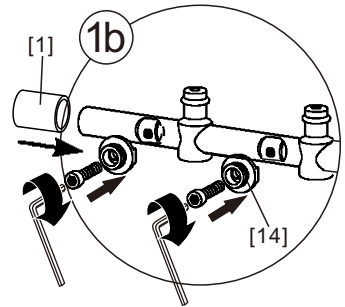

● Box Contents:

1xInstallation Instruction.	➔	
[1] 2xWall Connectors.	➔	
[2] 1xMagnetic Seal.	➔	
[3] 1xWall Profile.	➔	
[4] 1xVertical Profile.	➔	
[5] 3xScrew Cover Caps.	➔	
[6] 3xScrews ST4x8.	➔	
[7] 1xCover Cap L/R.	➔	
[8] 1xAluminum Seal.	➔	
[9] 1xDoor Panel.	➔	
[10] 1xHandle Set.	➔	
[11] 4xTop Rollers.	➔	
[12] 1xTop Horizontal Rail.	➔	
[13] 2xGlass Stoppers.	➔	
[14] 2xFixing Parts.	➔	
[15] 2xDoor Side Gaskets.	➔	
[16] 1xFixed Panel.	➔	
[17] 1xScrew Cover Cap.	➔	
[18] 1xDoor Guider L/R.	➔	
[19] 1xScrew ST4x25.	➔	
[20] 1xSealing.	➔	
[21] 8xScrews ST4x35.	➔	
[22] 9xWall Plugs.	➔	
[23] 1xWall Profile.	➔	
[24] 1xProfile Cover.	➔	
[25] 2xScrews ST4x16.	➔	
Wrenchs.	➔	

● Assembly

01

[21]		x4 (ST4x35)
[22]		x4
[23]		x1

02

[16]		x1
[20]		x1

03

[1]	ST4X35 x2
[12]	x1
[13]	x2
[14]	x2

04

[1]	ST4X35 x2
-----	--------------

[9]		x1
[11]		x4

[2]		x1
[7]		x1/1(L/R)
[10]		x1
[17]		x1
[18]		x1/1(L/R)
[19]		x1(ST4x25)
[22]		x9

[3]		x1
[4]		x1
[22]		x4
[21]		x4(ST4x35)

[5]		x3
[6]		x3(ST4x8)

11

[24]	
	x1
[25]	
	x2(ST4x16)