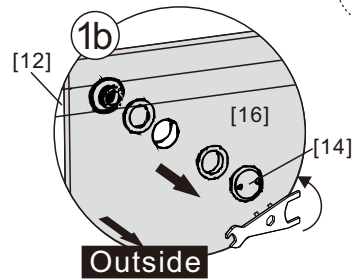

● Box Contents:

1xInstallation Instruction.	➔	
[1] 2xWall Connectors.	➔	
[2] 1xMagnetic Seal.	➔	
[3] 1xWall Profile.	➔	
[4] 1xVertical Profile.	➔	
[5] 3xScrew Cover Caps.	➔	
[6] 3xScrews ST4x8.	➔	
[7] 1xCover Cap L/R.	➔	
[8] 1xAluminum Seal.	➔	
[9] 1xDoor Panel.	➔	
[10] 1xHandle Set.	➔	
[11] 4xTop Rollers.	➔	
[12] 1xTop Horizontal Rail.	➔	
[13] 2xGlass Stoppers.	➔	
[14] 2xFixing Parts.	➔	
[15] 2xDoor Side Gaskets.	➔	
[16] 1xFixed Panel.	➔	
[17] 1xScrew Cover Cap.	➔	
[18] 1xDoor Guider L/R.	➔	
[19] 1xScrew ST4x25.	➔	
[20] 1xSealing.	➔	
[21] 8xScrews ST4x35.	➔	
[22] 9xWall Plugs.	➔	
[23] 1xWall Profile.	➔	
[24] 1xProfile Cover.	➔	
[25] 2xScrews ST4x16.	➔	
Wrenchs.	➔	

● Assembly

01

[21]		x4 (ST4x35)
[22]		x4
[23]		x1

02

[16]		x1
[20]		x1

03

[1]	ST4X35 x2
[12]	x1
[13]	x2
[14]	x2

04

[1]	ST4X35 x2
-----	--------------

[9]		x1
[11]		x4

[2]		x1
[7]		x1/1(L/R)
[10]		x1
[17]		x1
[18]		x1/1(L/R)
[19]		x1(ST4x25)
[22]		x9

[3]		x1
[4]		x1
[22]		x4
[21]		x4(ST4x35)

[5]		x3
[6]		x3(ST4x8)

11

[24]	
	x1
[25]	
	x2(ST4x16)