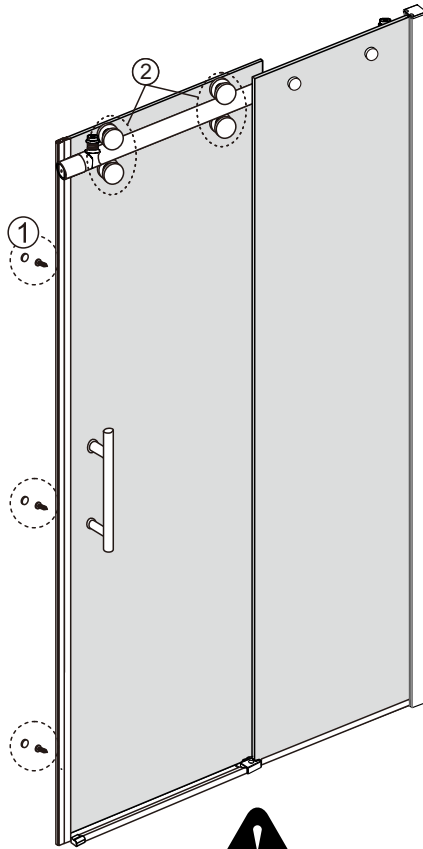

Notes: Safety glass can not be re-worked.

Please read these instructions carefully before start of installation.

Special care should be taken when drilling walls to avoid hidden pipes or electrical cables.

● Box Contents:

1xInstallation Instruction.	➔	
[1] 2xWall Connectors.	➔	
[2] 1xMagnetic Seal.	➔	
[3] 1xWall Profile.	➔	
[4] 1xVertical Profile.	➔	
[5] 3xScrew Cover Caps.	➔	
[6] 3xScrews ST4x8.	➔	
[7] 1xCover Cap L/R.	➔	
[8] 1xAluminum Seal.	➔	
[9] 1xDoor Panel.	➔	
[10] 1xHandle Set.	➔	
[11] 4xTop Rollers.	➔	
[12] 1xTop Horizontal Rail.	➔	
[13] 2xGlass Stoppers.	➔	
[14] 2xFixing Parts.	➔	
[15] 2xDoor Side Gaskets.	➔	
[16] 1xFixed Panel.	➔	
[17] 1xScrew Cover Cap.	➔	
[18] 1xDoor Guider L/R.	➔	
[19] 1xScrew ST4x25.	➔	
[20] 1xSealing.	➔	
[21] 8xScrews ST4x35.	➔	
[22] 9xWall Plugs.	➔	
[23] 1xWall Profile.	➔	
[24] 1xProfile Cover.	➔	
[25] 2xScrews ST4x16.	➔	
Wrenchs.	➔	

[1]	ST4X35 x2
-----	--------------

[9]		x1
[11]		x4

[2]		x1
[7]		x1/1(L/R)
[10]		x1
[17]		x1
[18]		x1/1(L/R)
[19]		x1(ST4x25)
[22]		x9

[3]		x1
[4]		x1
[22]		x4
[21]		x4(ST4x35)

[5]		x3
[6]		x3(ST4x8)

11

[24]	
	x1
[25]	
	x2(ST4x16)