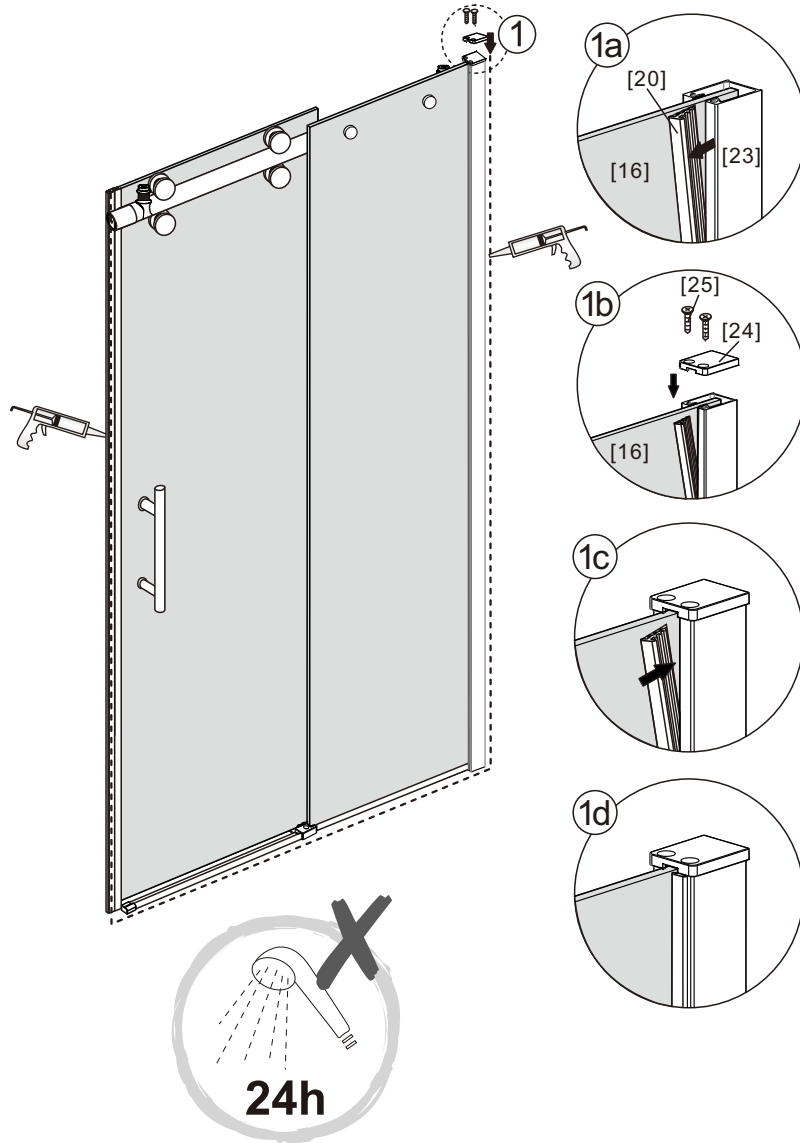

Notes: Safety glass can not be re-worked.

Please read these instructions carefully before start of installation.

Special care should be taken when drilling walls to avoid hidden pipes or electrical cables.

● Box Contents:

1xInstallation Instruction.	➔	
[1] 2xWall Connectors.	➔	
[2] 1xMagnetic Seal.	➔	
[3] 1xWall Profile.	➔	
[4] 1xVertical Profile.	➔	
[5] 3xScrew Cover Caps.	➔	
[6] 3xScrews ST4x8.	➔	
[7] 1xCover Cap L/R.	➔	
[8] 1xAluminum Seal.	➔	
[9] 1xDoor Panel.	➔	
[10] 1xHandle Set.	➔	
[11] 4xTop Rollers.	➔	
[12] 1xTop Horizontal Rail.	➔	
[13] 2xGlass Stoppers.	➔	
[14] 2xFixing Parts.	➔	
[15] 2xDoor Side Gaskets.	➔	
[16] 1xFixed Panel.	➔	
[17] 1xScrew Cover Cap.	➔	
[18] 1xDoor Guider L/R.	➔	
[19] 1xScrew ST4x25.	➔	
[20] 1xSealing.	➔	
[21] 8xScrews ST4x35.	➔	
[22] 9xWall Plugs.	➔	
[23] 1xWall Profile.	➔	
[24] 1xProfile Cover.	➔	
[25] 2xScrews ST4x16.	➔	
Wrenchs.	➔	

[1]	ST4X35 x2
-----	--------------

[9]		x1
[11]		x4

[2]		x1
[7]		x1/1(L/R)
[10]		x1
[17]		x1
[18]		x1/1(L/R)
[19]		x1(ST4x25)
[22]		x9

[3]		x1
[4]		x1
[22]		x4
[21]		x4(ST4x35)

[5]		x3
[6]		x3(ST4x8)

11

[24]	
	x1
[25]	
	x2(ST4x16)