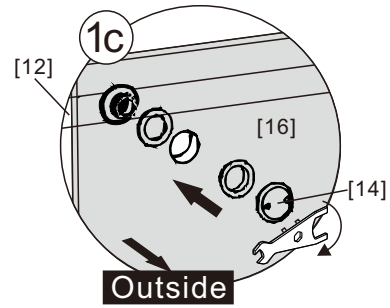

● Box Contents:

1xInstallation Instruction.	➔	
[1] 2xWall Connectors.	➔	
[2] 1xMagnetic Seal.	➔	
[3] 1xWall Profile.	➔	
[4] 1xVertical Profile.	➔	
[5] 3xScrew Cover Caps.	➔	
[6] 3xScrews ST4x8.	➔	
[7] 1xCover Cap L/R.	➔	
[8] 1xAluminum Seal.	➔	
[9] 1xDoor Panel.	➔	
[10] 1xHandle Set.	➔	
[11] 4xTop Rollers.	➔	
[12] 1xTop Horizontal Rail.	➔	
[13] 2xGlass Stoppers.	➔	
[14] 2xFixing Parts.	➔	
[15] 2xDoor Side Gaskets.	➔	
[16] 1xFixed Panel.	➔	
[17] 1xScrew Cover Cap.	➔	
[18] 1xDoor Guider L/R.	➔	
[19] 1xScrew ST4x25.	➔	
[20] 1xSealing.	➔	
[21] 8xScrews ST4x35.	➔	
[22] 9xWall Plugs.	➔	
[23] 1xWall Profile.	➔	
[24] 1xProfile Cover.	➔	
[25] 2xScrews ST4x16.	➔	
Wrenchs.	➔	

● Assembly

01

[21]		x4 (ST4x35)
[22]		x4
[23]		x1

02

[16]		x1
[20]		x1

03

[1]	ST4X35 x2
[12]	x1
[13]	x2
[14]	x2

04

[1]	ST4X35 x2
-----	--------------

[9]		x1
[11]		x4

[2]		x1
[7]		x1/1(L/R)
[10]		x1
[17]		x1
[18]		x1/1(L/R)
[19]		x1(ST4x25)
[22]		x9

[3]		x1
[4]		x1
[22]		x4
[21]		x4(ST4x35)

[5]		x3
[6]		x3(ST4x8)

11

[24]	
	x1
[25]	
	x2(ST4x16)