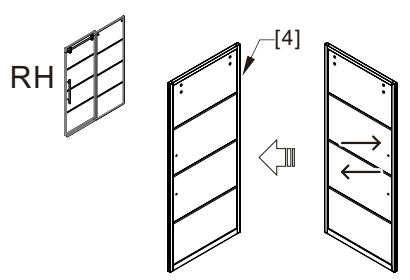

● Box Contents:

1xInstallation Instruction.	➔	
[1] 1xSupport Bar.	➔	
[2] 1xBottom Threshold.	➔	
[3] 1xFixed Panel.	➔	
[4] 1xDoor Panel.	➔	
[5] 1xClosing Gasket.	➔	
[6A] 1xSide Gasket (Longer). [6B] 1xSide Gasket (Shorter).	➔	
[7] 1xHandle Set.	➔	
[8] 4xTop Rollers.	➔	
[9] 2xSupport Bar Wall Brackets.	➔	
[10] 2xAnti-collision Components.	➔	
[11] 2xFasteners.	➔	
[12] 1xBottom Slider A. [13] 1xBottom Slider B.	➔	
[14] 1xWall Plug. [15] 1xScrew ST4x25.	➔	

● Assembly

01

Size	L
48"(1219mm)	44"-48"(1118-1219mm)
56"(1422mm)	52"-56"(1321-1422mm)
60"(1524mm)	56"-60"(1422-1524mm)
64"(1626mm)	60"-64"(1524-1626mm)
68"(1727mm)	64"-68"(1626-1727mm)

02

LH

RH

04

2x

2x

2x

06

LH

2x

RH

08

09