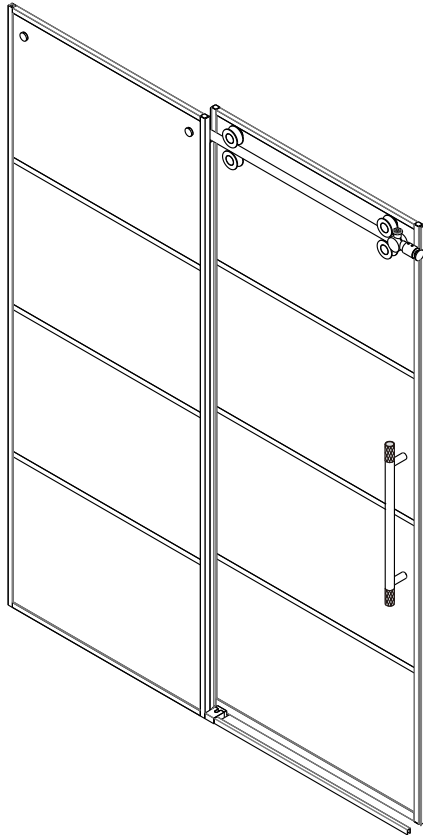

SHOWER ENCLOSURE SINGLE SLIDING INSTALLATION INSTRUCTIONS

320048-SS-MB/320056-SS-MB
320060-SS-MB/320064-SS-MB
320068-SS-MB

IMPORTANT-Please

read and follow all warnings and instructions before using this product. Injury can result from improper use. Save this documents.

● Assembly

01

Size	L
48"(1219mm)	44"-48"(1118-1219mm)
56"(1422mm)	52"-56"(1321-1422mm)
60"(1524mm)	56"-60"(1422-1524mm)
64"(1626mm)	60"-64"(1524-1626mm)
68"(1727mm)	64"-68"(1626-1727mm)

02

LH

RH

04

2x