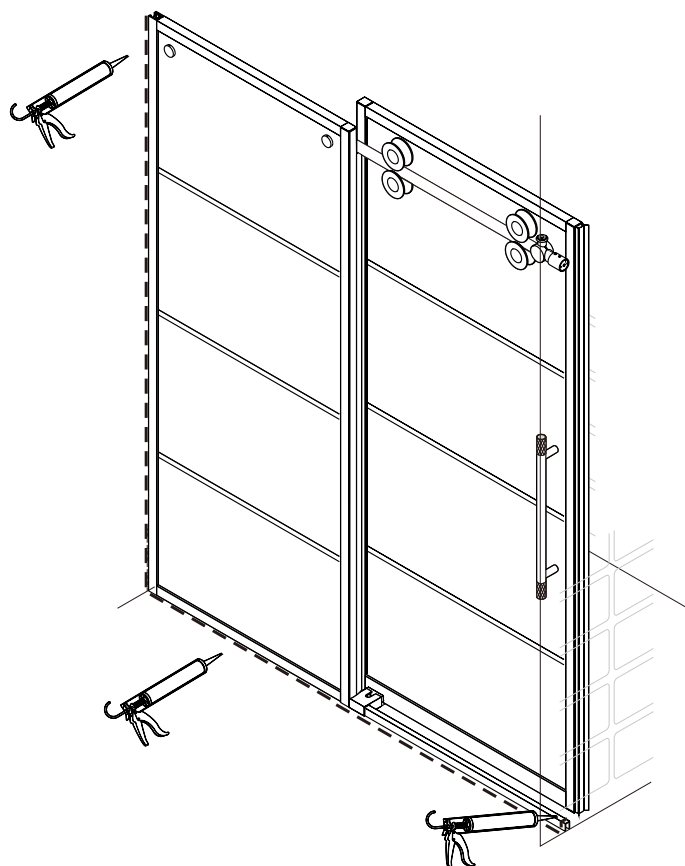

- Do not use the shower enclosure for at least 24 hours in order to allow the silicone sealant to cure fully.