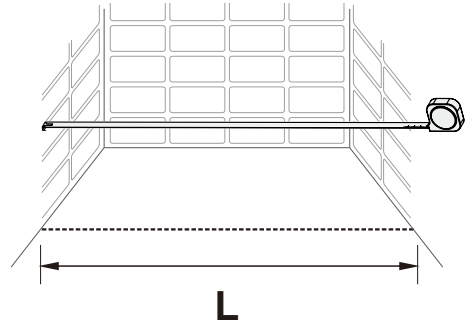

- [8] 4xTop Rollers.
- [9] 2xSupport Bar Wall Brackets.
- [10] 2xAnti-collision Components.
- [11] 2xFasteners.
- [12] 1xBottom Slider A.
- [13] 1xBottom Slider B.
- [14] 1xWall Plug.
- [15] 1xScrew ST4x25.

● Box Contents:

1xInstallation Instruction.	➔	
[1] 1xSupport Bar.	➔	
[2] 1xBottom Threshold.	➔	
[3] 1xFixed Panel.	➔	
[4] 1xDoor Panel.	➔	
[5] 1xClosing Gasket.	➔	
[6A] 1xSide Gasket (Longer). [6B] 1xSide Gasket (Shorter).	➔	
[7] 1xHandle Set.	➔	
[8] 4xTop Rollers.	➔	
[9] 2xSupport Bar Wall Brackets.	➔	
[10] 2xAnti-collision Components.	➔	
[11] 2xFasteners.	➔	
[12] 1xBottom Slider A. [13] 1xBottom Slider B.	➔	
[14] 1xWall Plug. [15] 1xScrew ST4x25.	➔	

● Assembly

01

Size	L
48"(1219mm)	44"-48"(1118-1219mm)
56"(1422mm)	52"-56"(1321-1422mm)
60"(1524mm)	56"-60"(1422-1524mm)
64"(1626mm)	60"-64"(1524-1626mm)
68"(1727mm)	64"-68"(1626-1727mm)

02

LH

RH

04

2x