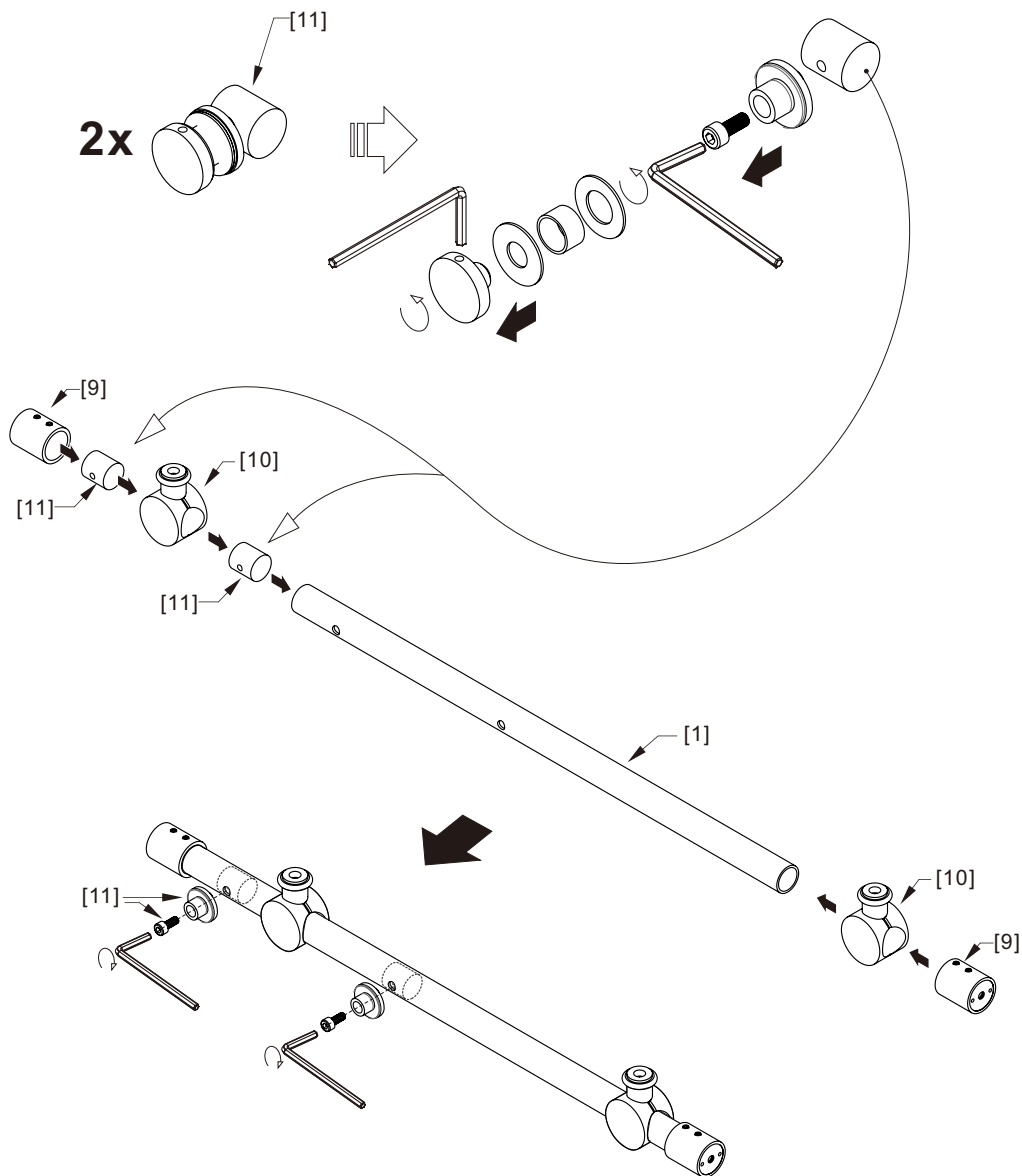

● Box Contents:

1xInstallation Instruction.	➔	
[1] 1xSupport Bar.	➔	
[2] 1xBottom Threshold.	➔	
[3] 1xFixed Panel.	➔	
[4] 1xDoor Panel.	➔	
[5] 1xClosing Gasket.	➔	
[6A] 1xSide Gasket (Longer). [6B] 1xSide Gasket (Shorter).	➔	
[7] 1xHandle Set.	➔	
[8] 4xTop Rollers.	➔	
[9] 2xSupport Bar Wall Brackets.	➔	
[10] 2xAnti-collision Components.	➔	
[11] 2xFasteners.	➔	
[12] 1xBottom Slider A. [13] 1xBottom Slider B.	➔	
[14] 1xWall Plug. [15] 1xScrew ST4x25.	➔	

● Assembly

01

Size	L
48"(1219mm)	44"-48"(1118-1219mm)
56"(1422mm)	52"-56"(1321-1422mm)
60"(1524mm)	56"-60"(1422-1524mm)
64"(1626mm)	60"-64"(1524-1626mm)
68"(1727mm)	64"-68"(1626-1727mm)

02

LH

RH

04

2x