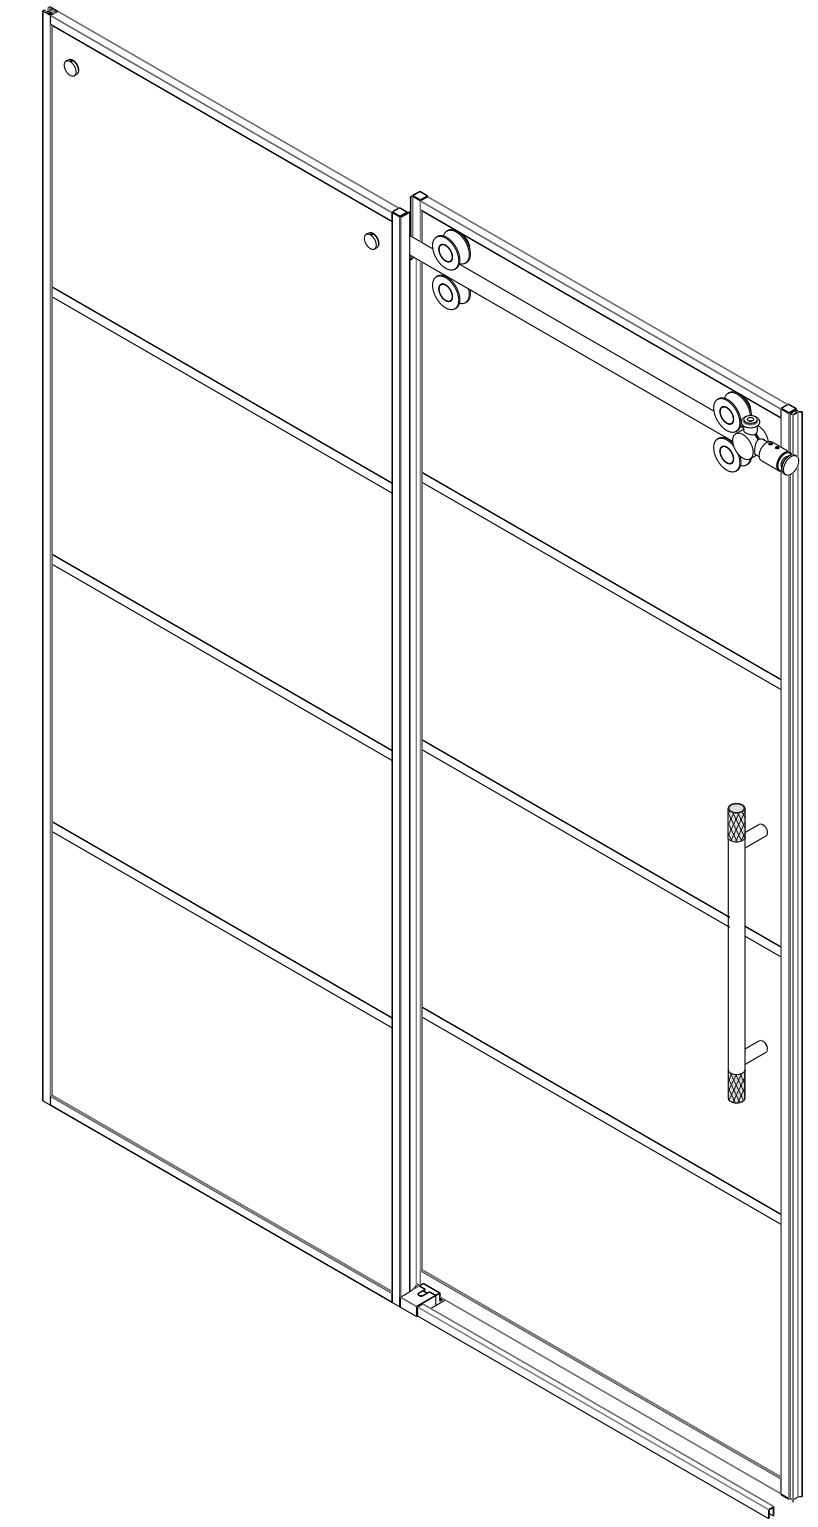

INSTALLATION SPECIFICATION

Item No.	320060-SS-MB
Description	Single sliding
Overall Dimensions	60"x78"
Installation Size Range	56"-60"
Profile Color	Matte Black
Glass Thickness	8/25"
Glass Color	Silk-screened&Easy clean
Gross Weight	153 LBS
Certifications	ANSI Z97.1-2015

All measurements are approximate. Measurements may vary +/- 1/25".

Losar
Single sliding