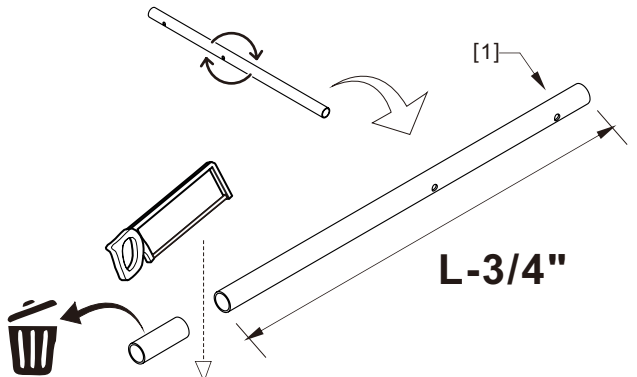

● Box Contents:

1xInstallation Instruction.	➔	
[1] 1xSupport Bar.	➔	
[2] 1xBottom Threshold.	➔	
[3] 1xFixed Panel.	➔	
[4] 1xDoor Panel.	➔	
[5] 1xClosing Gasket.	➔	
[6A] 1xSide Gasket (Longer). [6B] 1xSide Gasket (Shorter).	➔	
[7] 1xHandle Set.	➔	
[8] 4xTop Rollers.	➔	
[9] 2xSupport Bar Wall Brackets.	➔	
[10] 2xAnti-collision Components.	➔	
[11] 2xFasteners.	➔	
[12] 1xBottom Slider A. [13] 1xBottom Slider B.	➔	
[14] 1xWall Plug. [15] 1xScrew ST4x25.	➔	

● Assembly

01

Size	L
48"(1219mm)	44"-48"(1118-1219mm)
56"(1422mm)	52"-56"(1321-1422mm)
60"(1524mm)	56"-60"(1422-1524mm)
64"(1626mm)	60"-64"(1524-1626mm)
68"(1727mm)	64"-68"(1626-1727mm)

02

LH

RH

04

2x