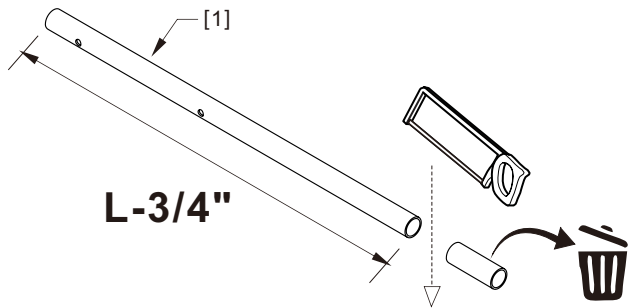

● Box Contents:

1xInstallation Instruction.	➔	
[1] 1xSupport Bar.	➔	
[2] 1xBottom Threshold.	➔	
[3] 1xFixed Panel.	➔	
[4] 1xDoor Panel.	➔	
[5] 1xClosing Gasket.	➔	
[6A] 1xSide Gasket (Longer). [6B] 1xSide Gasket (Shorter).	➔	
[7] 1xHandle Set.	➔	
[8] 4xTop Rollers.	➔	
[9] 2xSupport Bar Wall Brackets.	➔	
[10] 2xAnti-collision Components.	➔	
[11] 2xFasteners.	➔	
[12] 1xBottom Slider A. [13] 1xBottom Slider B.	➔	
[14] 1xWall Plug. [15] 1xScrew ST4x25.	➔	

● Assembly

01

Size	L
48"(1219mm)	44"-48"(1118-1219mm)
56"(1422mm)	52"-56"(1321-1422mm)
60"(1524mm)	56"-60"(1422-1524mm)
64"(1626mm)	60"-64"(1524-1626mm)
68"(1727mm)	64"-68"(1626-1727mm)

02

LH

RH

04

2x