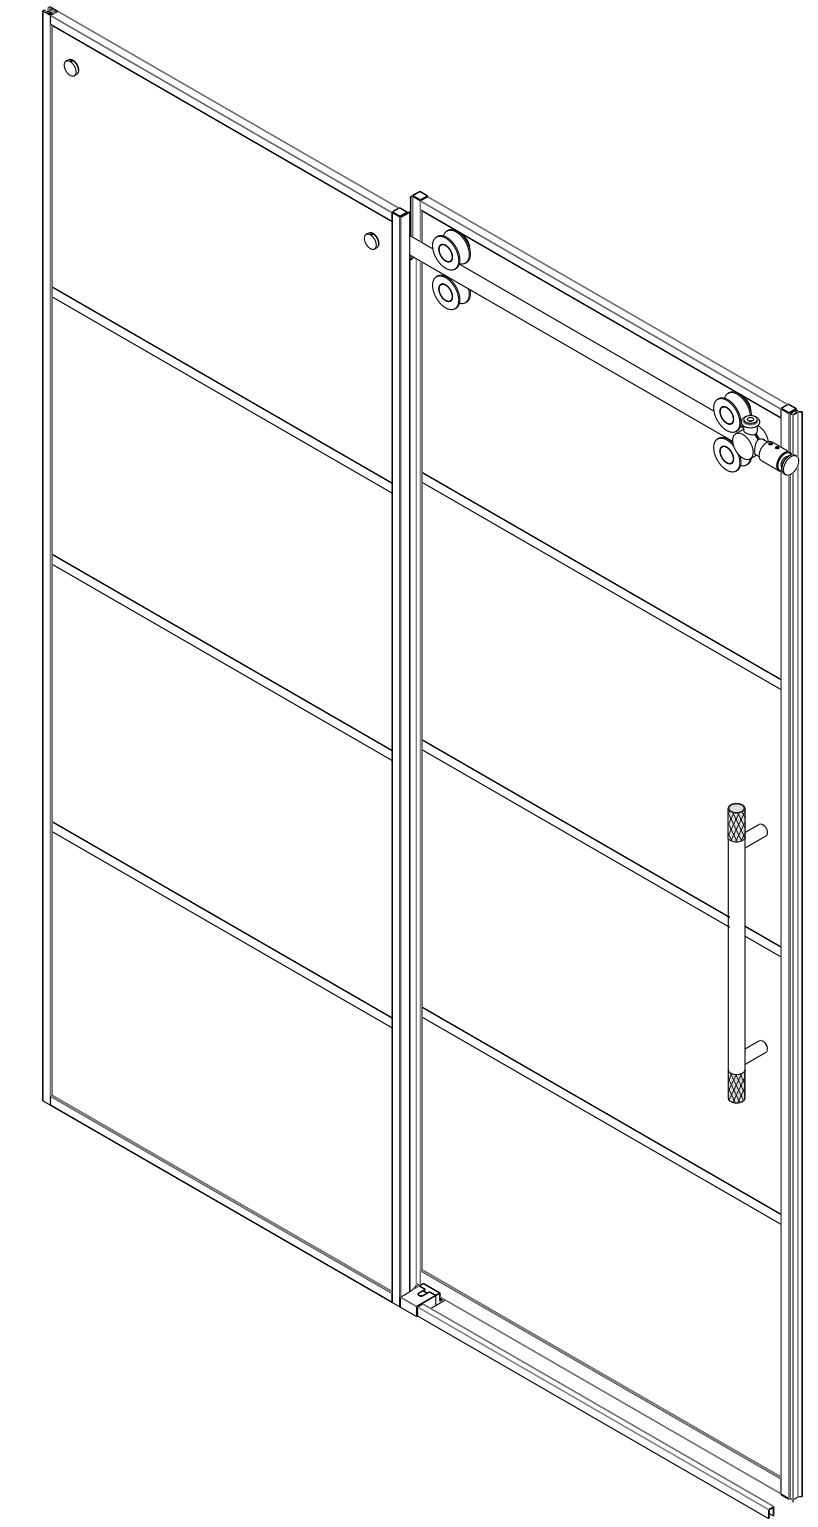

INSTALLATION SPECIFICATION

Item No.	320056-SS-MB
Description	Single sliding
Overall Dimensions	56"x78"
Installation Size Range	52"-56"
Profile Color	Matte Black
Glass Thickness	8/25"
Glass Color	Silk-screened&Easy clean
Gross Weight	145 LBS
Certifications	ANSI Z97.1-2015

All measurements are approximate. Measurements may vary +/- 1/25".

Losar
Single sliding