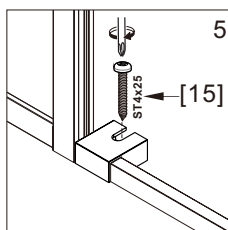

● Box Contents:

1xInstallation Instruction.	➔	
[1] 1xSupport Bar.	➔	
[2] 1xBottom Threshold.	➔	
[3] 1xFixed Panel.	➔	
[4] 1xDoor Panel.	➔	
[5] 1xClosing Gasket.	➔	
[6A] 1xSide Gasket (Longer). [6B] 1xSide Gasket (Shorter).	➔	
[7] 1xHandle Set.	➔	
[8] 4xTop Rollers.	➔	
[9] 2xSupport Bar Wall Brackets.	➔	
[10] 2xAnti-collision Components.	➔	
[11] 2xFasteners.	➔	
[12] 1xBottom Slider A. [13] 1xBottom Slider B.	➔	
[14] 1xWall Plug. [15] 1xScrew ST4x25.	➔	

● Assembly

01

Size	L
48"(1219mm)	44"-48"(1118-1219mm)
56"(1422mm)	52"-56"(1321-1422mm)
60"(1524mm)	56"-60"(1422-1524mm)
64"(1626mm)	60"-64"(1524-1626mm)
68"(1727mm)	64"-68"(1626-1727mm)

02

LH

RH

04

2x

2x

2x

06

LH

2x

RH

08

09