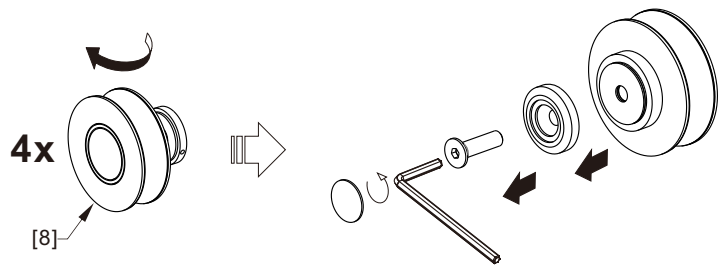

● Box Contents:

1xInstallation Instruction.	➔	
[1] 1xSupport Bar.	➔	
[2] 1xBottom Threshold.	➔	
[3] 1xFixed Panel.	➔	
[4] 1xDoor Panel.	➔	
[5] 1xClosing Gasket.	➔	
[6A] 1xSide Gasket (Longer). [6B] 1xSide Gasket (Shorter).	➔	
[7] 1xHandle Set.	➔	
[8] 4xTop Rollers.	➔	
[9] 2xSupport Bar Wall Brackets.	➔	
[10] 2xAnti-collision Components.	➔	
[11] 2xFasteners.	➔	
[12] 1xBottom Slider A. [13] 1xBottom Slider B.	➔	
[14] 1xWall Plug. [15] 1xScrew ST4x25.	➔	

● Assembly

01

Size	L
48"(1219mm)	44"-48"(1118-1219mm)
56"(1422mm)	52"-56"(1321-1422mm)
60"(1524mm)	56"-60"(1422-1524mm)
64"(1626mm)	60"-64"(1524-1626mm)
68"(1727mm)	64"-68"(1626-1727mm)

02

LH

RH

04

2x

2x

2x

06

LH

2x

RH

08

09