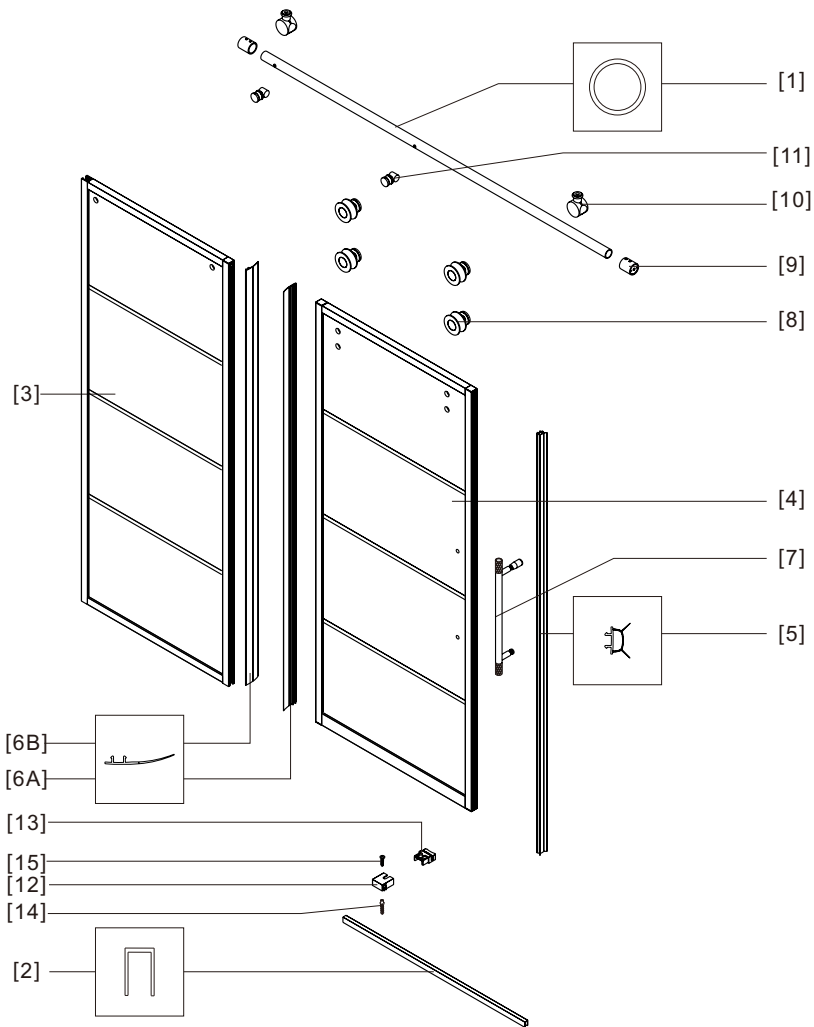

- [1] 1xSupport Bar.
- [2] 1xBottom Threshold.
- [3] 1xFixed Panel.
- [4] 1xDoor Panel.
- [5] 1xClosing Gasket.
- [6A] 1xSide Gasket (Longer).
- [6B] 1xSide Gasket (Shorter).
- [7] 1xHandle Set.

- [8] 4xTop Rollers.
- [9] 2xSupport Bar Wall Brackets.
- [10] 2xAnti-collision Components.
- [11] 2xFasteners.
- [12] 1xBottom Slider A.
- [13] 1xBottom Slider B.
- [14] 1xWall Plug.
- [15] 1xScrew ST4x25.