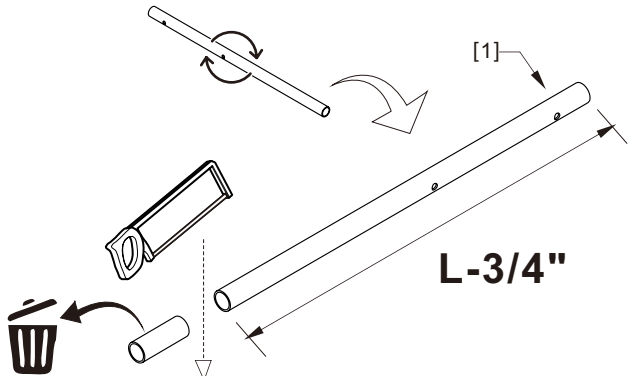

● Box Contents:

1xInstallation Instruction.	➔	
[1] 1xSupport Bar.	➔	
[2] 1xBottom Threshold.	➔	
[3] 1xFixed Panel.	➔	
[4] 1xDoor Panel.	➔	
[5] 1xClosing Gasket.	➔	
[6A] 1xSide Gasket (Longer). [6B] 1xSide Gasket (Shorter).	➔	
[7] 1xHandle Set.	➔	
[8] 4xTop Rollers.	➔	
[9] 2xSupport Bar Wall Brackets.	➔	
[10] 2xAnti-collision Components.	➔	
[11] 2xFasteners.	➔	
[12] 1xBottom Slider A. [13] 1xBottom Slider B.	➔	
[14] 1xWall Plug. [15] 1xScrew ST4x25.	➔	

● Assembly

01

Size	L
48"(1219mm)	44"-48"(1118-1219mm)
56"(1422mm)	52"-56"(1321-1422mm)
60"(1524mm)	56"-60"(1422-1524mm)
64"(1626mm)	60"-64"(1524-1626mm)
68"(1727mm)	64"-68"(1626-1727mm)

02

LH

RH

04

2x