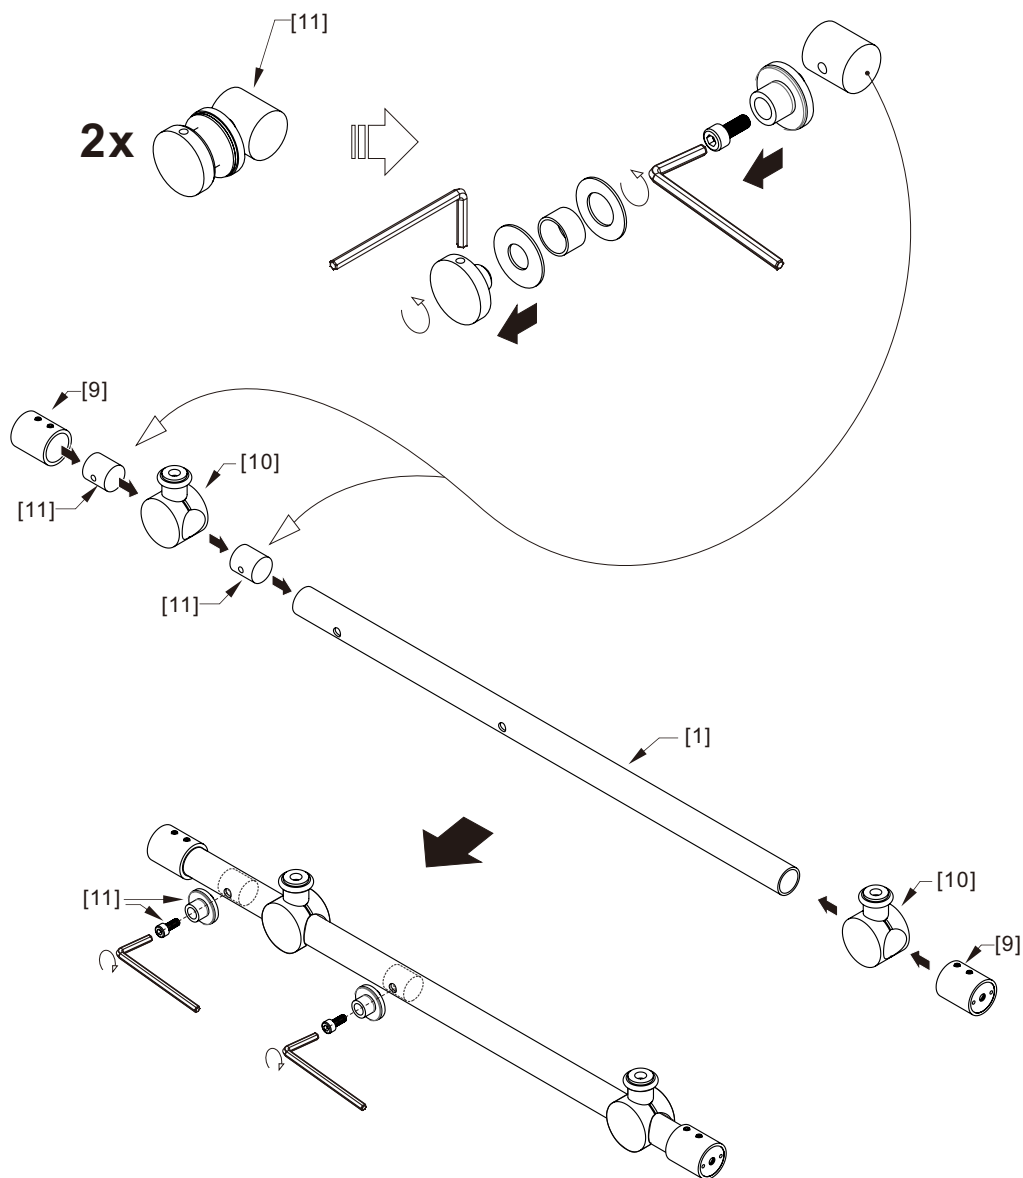

- [8] 4xTop Rollers.
- [9] 2xSupport Bar Wall Brackets.
- [10] 2xAnti-collision Components.
- [11] 2xFasteners.
- [12] 1xBottom Slider A.
- [13] 1xBottom Slider B.
- [14] 1xWall Plug.
- [15] 1xScrew ST4x25.

● Box Contents:

1xInstallation Instruction.	➔	
[1] 1xSupport Bar.	➔	
[2] 1xBottom Threshold.	➔	
[3] 1xFixed Panel.	➔	
[4] 1xDoor Panel.	➔	
[5] 1xClosing Gasket.	➔	
[6A] 1xSide Gasket (Longer). [6B] 1xSide Gasket (Shorter).	➔	
[7] 1xHandle Set.	➔	
[8] 4xTop Rollers.	➔	
[9] 2xSupport Bar Wall Brackets.	➔	
[10] 2xAnti-collision Components.	➔	
[11] 2xFasteners.	➔	
[12] 1xBottom Slider A. [13] 1xBottom Slider B.	➔	
[14] 1xWall Plug. [15] 1xScrew ST4x25.	➔	

● Assembly

01

Size	L
48"(1219mm)	44"-48"(1118-1219mm)
56"(1422mm)	52"-56"(1321-1422mm)
60"(1524mm)	56"-60"(1422-1524mm)
64"(1626mm)	60"-64"(1524-1626mm)
68"(1727mm)	64"-68"(1626-1727mm)

02

LH

RH

04

2x