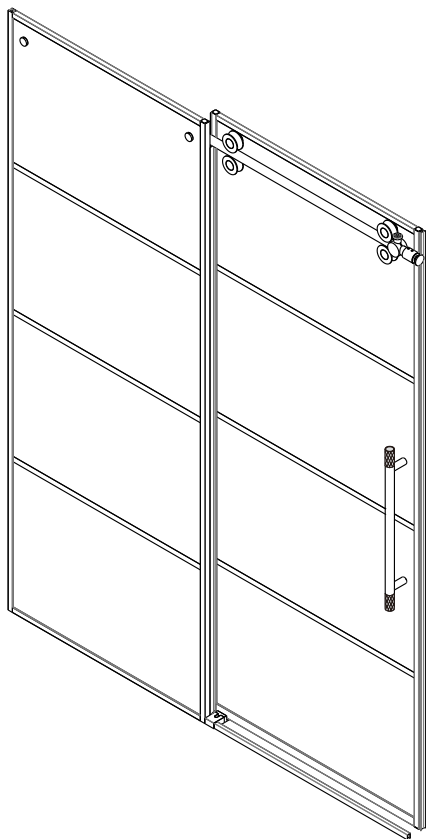

SHOWER ENCLOSURE SINGLE SLIDING INSTALLATION INSTRUCTIONS

320048-SS-MB/320056-SS-MB
320060-SS-MB/320064-SS-MB
320068-SS-MB

IMPORTANT-Please

read and follow all warnings and instructions before using this product. Injury can result from improper use. Save this documents.

Notes: Safety glass can not be re-worked.

Please read these instructions carefully before start of installation.

Special care should be taken when drilling walls to avoid hidden pipes or electrical cables.

● Assembly

01

Size	L
48"(1219mm)	44"-48"(1118-1219mm)
56"(1422mm)	52"-56"(1321-1422mm)
60"(1524mm)	56"-60"(1422-1524mm)
64"(1626mm)	60"-64"(1524-1626mm)
68"(1727mm)	64"-68"(1626-1727mm)

02

LH

RH

04

2x