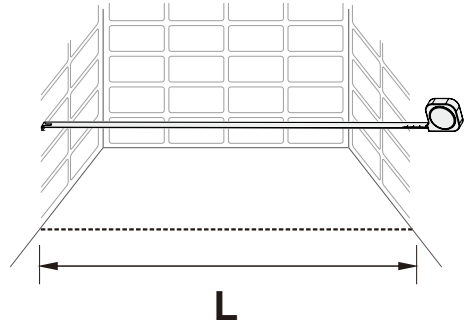

- [8] 4xTop Rollers.
- [9] 2xSupport Bar Wall Brackets.
- [10] 2xAnti-collision Components.
- [11] 2xFasteners.
- [12] 1xBottom Slider A.
- [13] 1xBottom Slider B.
- [14] 1xWall Plug.
- [15] 1xScrew ST4x25.

● Box Contents:

1xInstallation Instruction.	➔	
[1] 1xSupport Bar.	➔	
[2] 1xBottom Threshold.	➔	
[3] 1xFixed Panel.	➔	
[4] 1xDoor Panel.	➔	
[5] 1xClosing Gasket.	➔	
[6A] 1xSide Gasket (Longer). [6B] 1xSide Gasket (Shorter).	➔	
[7] 1xHandle Set.	➔	
[8] 4xTop Rollers.	➔	
[9] 2xSupport Bar Wall Brackets.	➔	
[10] 2xAnti-collision Components.	➔	
[11] 2xFasteners.	➔	
[12] 1xBottom Slider A. [13] 1xBottom Slider B.	➔	
[14] 1xWall Plug. [15] 1xScrew ST4x25.	➔	

● Assembly

01

Size	L
48"(1219mm)	44"-48"(1118-1219mm)
56"(1422mm)	52"-56"(1321-1422mm)
60"(1524mm)	56"-60"(1422-1524mm)
64"(1626mm)	60"-64"(1524-1626mm)
68"(1727mm)	64"-68"(1626-1727mm)

02

LH

RH

04

2x