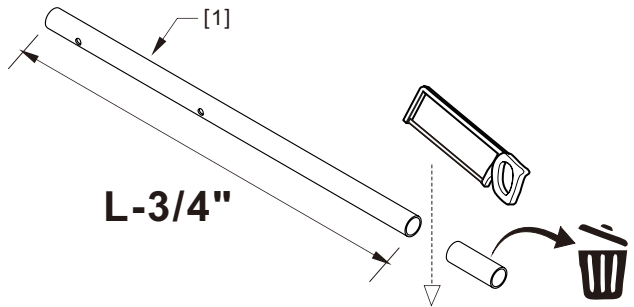

● Box Contents:

1xInstallation Instruction.	➔	
[1] 1xSupport Bar.	➔	
[2] 1xBottom Threshold.	➔	
[3] 1xFixed Panel.	➔	
[4] 1xDoor Panel.	➔	
[5] 1xClosing Gasket.	➔	
[6A] 1xSide Gasket (Longer). [6B] 1xSide Gasket (Shorter).	➔	
[7] 1xHandle Set.	➔	
[8] 4xTop Rollers.	➔	
[9] 2xSupport Bar Wall Brackets.	➔	
[10] 2xAnti-collision Components.	➔	
[11] 2xFasteners.	➔	
[12] 1xBottom Slider A. [13] 1xBottom Slider B.	➔	
[14] 1xWall Plug. [15] 1xScrew ST4x25.	➔	

● Assembly

01

Size	L
48"(1219mm)	44"-48"(1118-1219mm)
56"(1422mm)	52"-56"(1321-1422mm)
60"(1524mm)	56"-60"(1422-1524mm)
64"(1626mm)	60"-64"(1524-1626mm)
68"(1727mm)	64"-68"(1626-1727mm)

02

LH

RH

04

2x