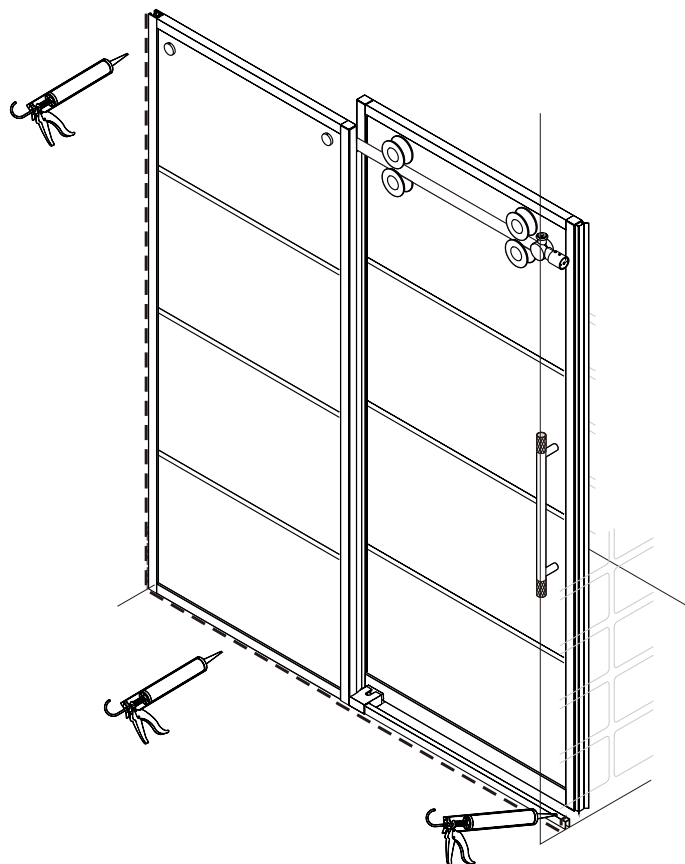

14

- Do not use the shower enclosure for at least 24 hours in order to allow the silicone sealant to cure fully.