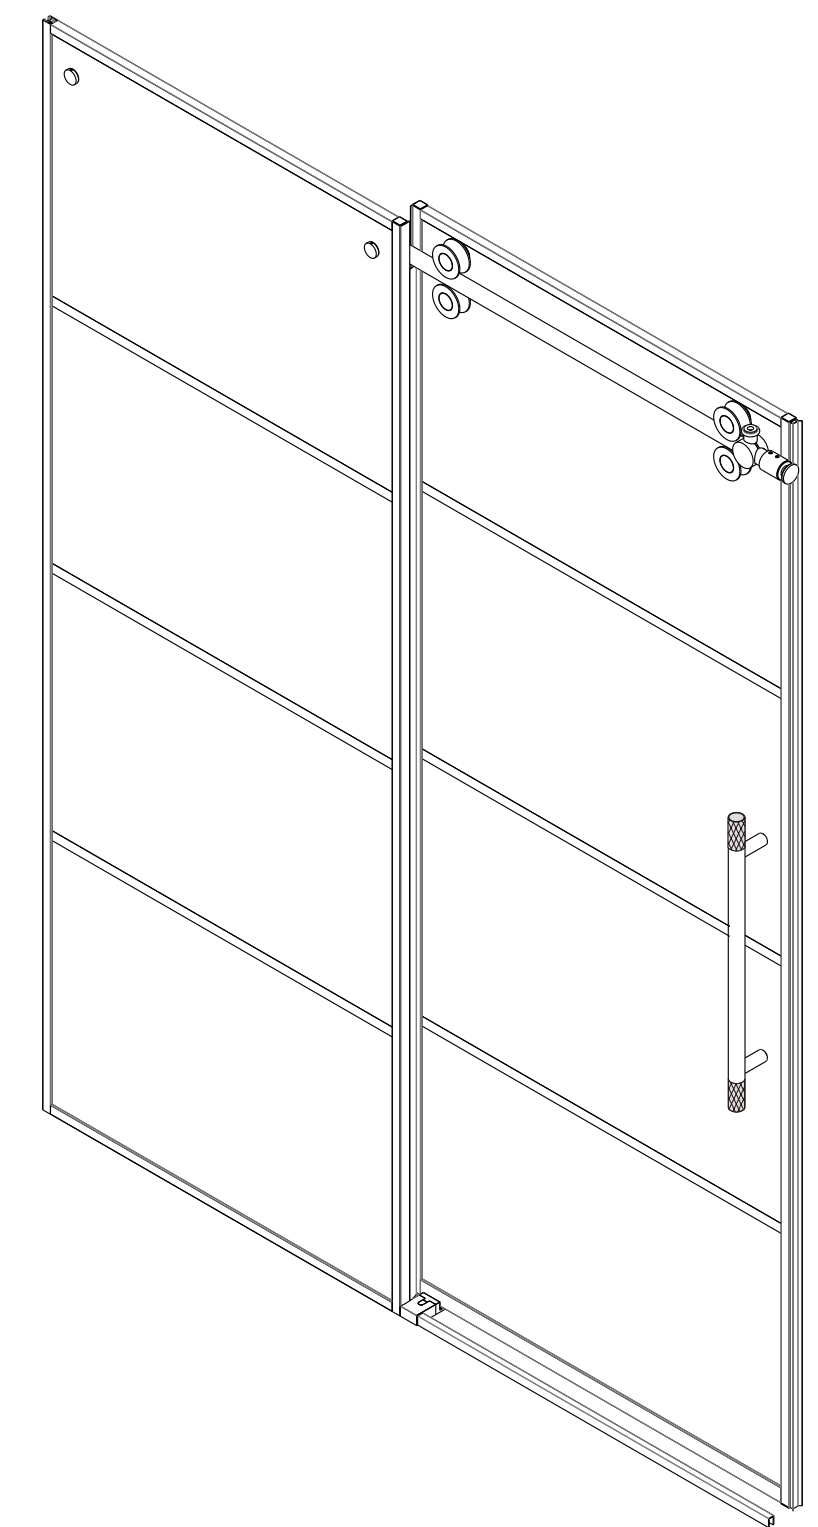

INSTALLATION SPECIFICATION

Item No.	320048-SS-MB
Description	Single sliding
Overall Dimensions	48"x78"
Installation Size Range	44"-48"
Profile Color	Matte Black
Glass Thickness	8/25"
Glass Color	Silk-screened&Easy clean
Gross Weight	124 LBS
Certifications	ANSI Z97.1-2015

All measurements are approximate. Measurements may vary +/- 1/25".

Losar
Single sliding