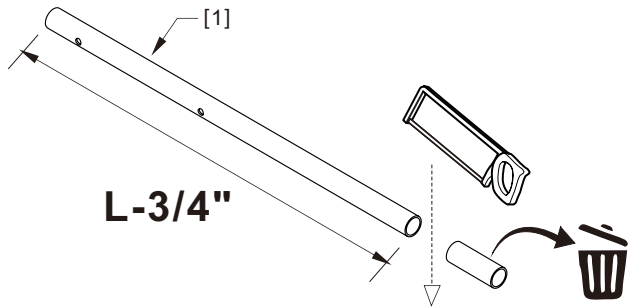

● Box Contents:

1xInstallation Instruction.	➔	
[1] 1xSupport Bar.	➔	
[2] 1xBottom Threshold.	➔	
[3] 1xFixed Panel.	➔	
[4] 1xDoor Panel.	➔	
[5] 1xClosing Gasket.	➔	
[6A] 1xSide Gasket (Longer). [6B] 1xSide Gasket (Shorter).	➔	
[7] 1xHandle Set.	➔	
[8] 4xTop Rollers.	➔	
[9] 2xSupport Bar Wall Brackets.	➔	
[10] 2xAnti-collision Components.	➔	
[11] 2xFasteners.	➔	
[12] 1xBottom Slider A. [13] 1xBottom Slider B.	➔	
[14] 1xWall Plug. [15] 1xScrew ST4x25.	➔	

● Assembly

01

Size	L
48"(1219mm)	44"-48"(1118-1219mm)
56"(1422mm)	52"-56"(1321-1422mm)
60"(1524mm)	56"-60"(1422-1524mm)
64"(1626mm)	60"-64"(1524-1626mm)
68"(1727mm)	64"-68"(1626-1727mm)

02

LH

RH

04

2x