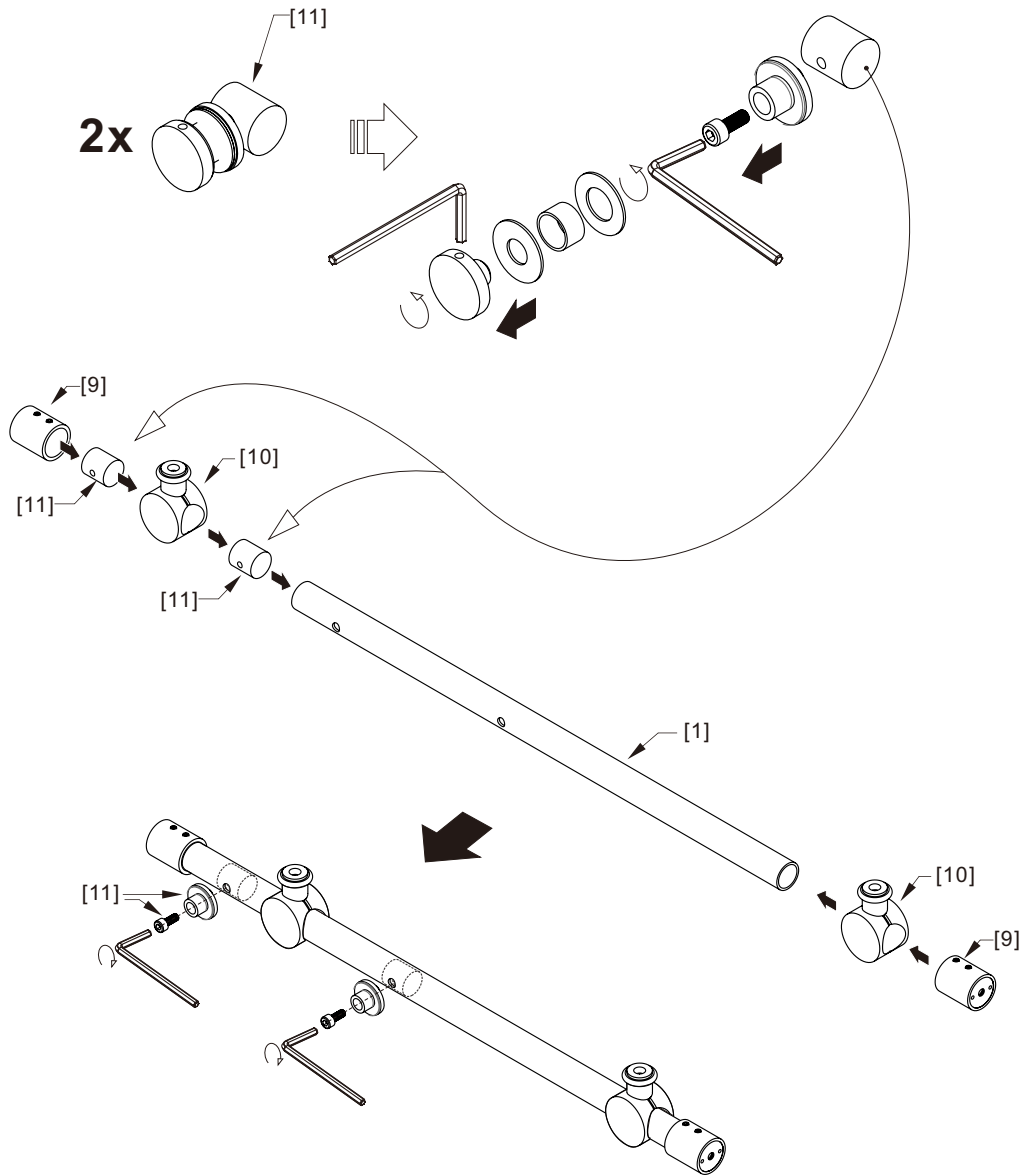

● Box Contents:

1xInstallation Instruction.	➔	
[1] 1xSupport Bar.	➔	
[2] 1xBottom Threshold.	➔	
[3] 1xFixed Panel.	➔	
[4] 1xDoor Panel.	➔	
[5] 1xClosing Gasket.	➔	
[6A] 1xSide Gasket (Longer). [6B] 1xSide Gasket (Shorter).	➔	
[7] 1xHandle Set.	➔	
[8] 4xTop Rollers.	➔	
[9] 2xSupport Bar Wall Brackets.	➔	
[10] 2xAnti-collision Components.	➔	
[11] 2xFasteners.	➔	
[12] 1xBottom Slider A. [13] 1xBottom Slider B.	➔	
[14] 1xWall Plug. [15] 1xScrew ST4x25.	➔	

● Assembly

01

Size	L
48"(1219mm)	44"-48"(1118-1219mm)
56"(1422mm)	52"-56"(1321-1422mm)
60"(1524mm)	56"-60"(1422-1524mm)
64"(1626mm)	60"-64"(1524-1626mm)
68"(1727mm)	64"-68"(1626-1727mm)

02

LH

RH

04

2x

2x

2x

06

LH

2x

RH

08

09