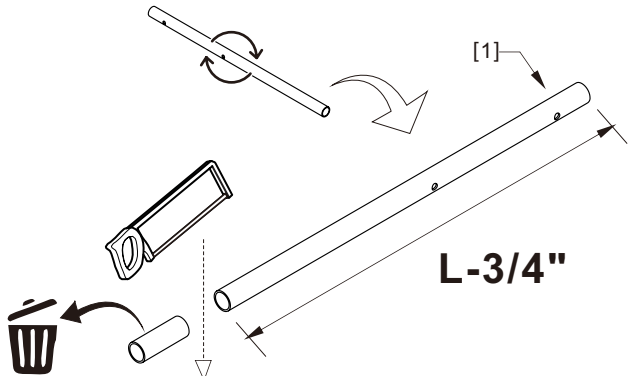

● Box Contents:

1xInstallation Instruction.	➔	
[1] 1xSupport Bar.	➔	
[2] 1xBottom Threshold.	➔	
[3] 1xFixed Panel.	➔	
[4] 1xDoor Panel.	➔	
[5] 1xClosing Gasket.	➔	
[6A] 1xSide Gasket (Longer). [6B] 1xSide Gasket (Shorter).	➔	
[7] 1xHandle Set.	➔	
[8] 4xTop Rollers.	➔	
[9] 2xSupport Bar Wall Brackets.	➔	
[10] 2xAnti-collision Components.	➔	
[11] 2xFasteners.	➔	
[12] 1xBottom Slider A. [13] 1xBottom Slider B.	➔	
[14] 1xWall Plug. [15] 1xScrew ST4x25.	➔	

● Assembly

01

Size	L
48"(1219mm)	44"-48"(1118-1219mm)
56"(1422mm)	52"-56"(1321-1422mm)
60"(1524mm)	56"-60"(1422-1524mm)
64"(1626mm)	60"-64"(1524-1626mm)
68"(1727mm)	64"-68"(1626-1727mm)

02

LH

RH

04

2x