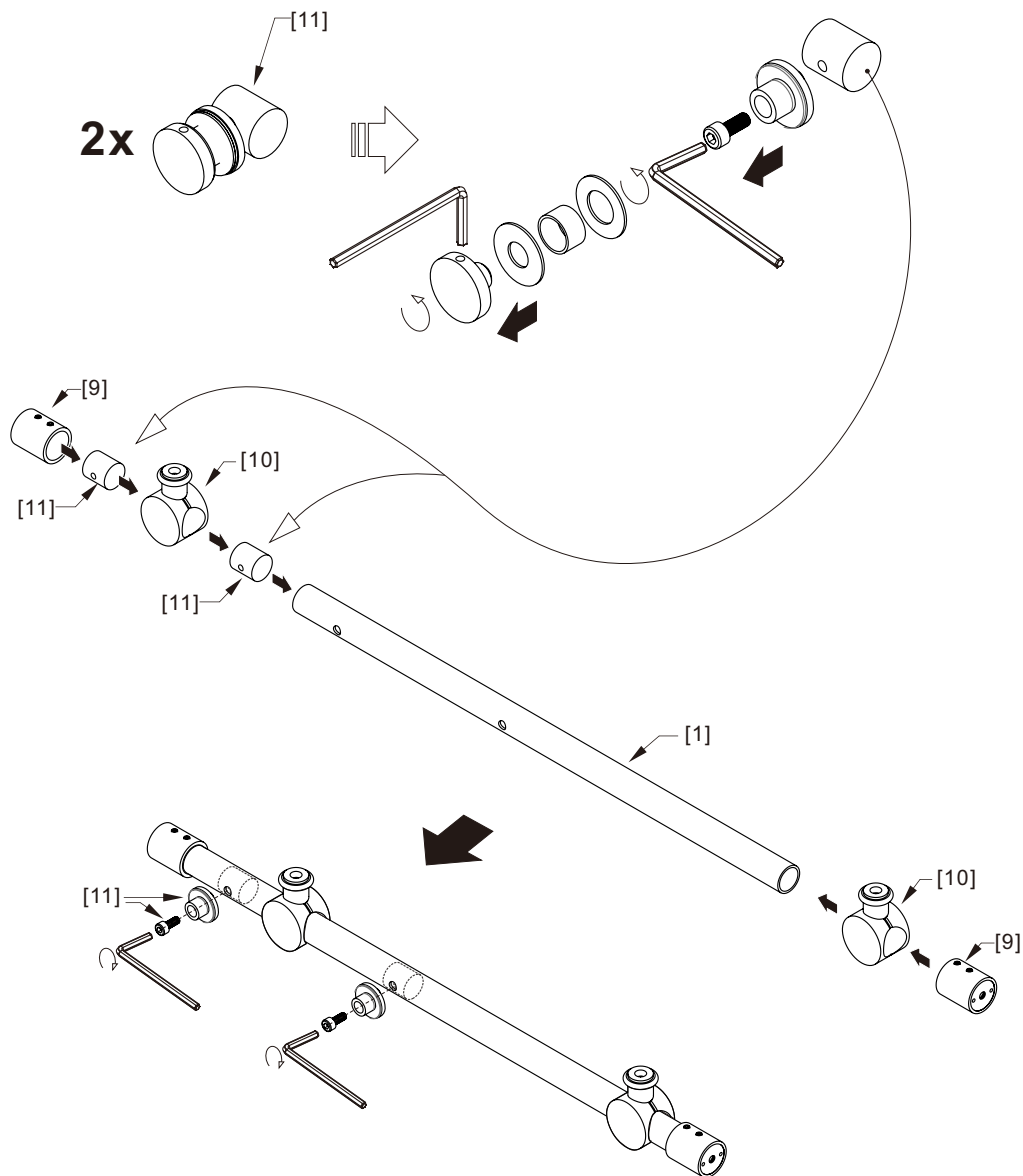

Notes: Safety glass can not be re-worked.

Please read these instructions carefully before start of installation.

Special care should be taken when drilling walls to avoid hidden pipes or electrical cables.

- [8] 4xTop Rollers.
- [9] 2xSupport Bar Wall Brackets.
- [10] 2xAnti-collision Components.
- [11] 2xFasteners.
- [12] 1xBottom Slider A.
- [13] 1xBottom Slider B.
- [14] 1xWall Plug.
- [15] 1xScrew ST4x25.
- [16] 1xBottom Slider C.

● Box Contents:

1xInstallation Instruction.	➔	
[1] 1xSupport Bar.	➔	 
[2] 1xBottom Threshold.	➔	 
[3] 1xFixed Panel.	➔	
[4] 1xDoor Panel.	➔	
[5] 2xClosing Gaskets.	➔	 
[6A] 1xSide Gasket (Longer). [6B] 1xSide Gasket (Shorter).	➔	 
[7] 1xHandle Set.	➔	
[8] 4xTop Rollers.	➔	
[9] 2xSupport Bar Wall Brackets.	➔	
[10] 2xAnti-collision Components.	➔	
[11] 2xFasteners.	➔	
[12] 1xBottom Slider A. [13] 1xBottom Slider B. [16] 1xBottom Slider C.	➔	
[14] 1xWall Plug. [15] 1xScrew ST4x25.	➔	

● Assembly

01

Size	L
48"(1219mm)	44"-48"(1118-1219mm)
56"(1422mm)	52"-56"(1321-1422mm)
60"(1524mm)	56"-60"(1422-1524mm)
64"(1626mm)	60"-64"(1524-1626mm)
68"(1727mm)	64"-68"(1626-1727mm)

02

LH

RH

04

2x