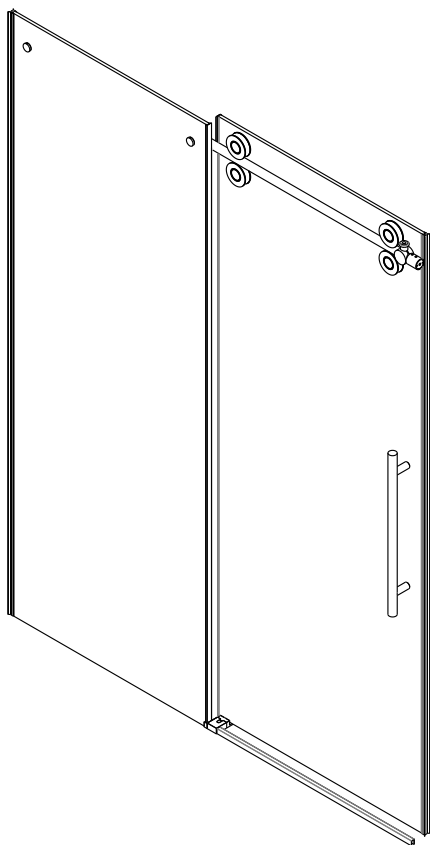

SHOWER ENCLOSURE SINGLE SLIDING INSTALLATION INSTRUCTIONS

321048-SS-MB/321056-SS-MB
321060-SS-MB/321064-SS-MB
321068-SS-MB

IMPORTANT-Please

read and follow all warnings and instructions before using this product. Injury can result from improper use. Save this documents.

Notes: Safety glass can not be re-worked.

Please read these instructions carefully before start of installation.

Special care should be taken when drilling walls to avoid hidden pipes or electrical cables.

● Assembly

01

Size	L
48"(1219mm)	44"-48"(1118-1219mm)
56"(1422mm)	52"-56"(1321-1422mm)
60"(1524mm)	56"-60"(1422-1524mm)
64"(1626mm)	60"-64"(1524-1626mm)
68"(1727mm)	64"-68"(1626-1727mm)

02

LH

RH

04

2x