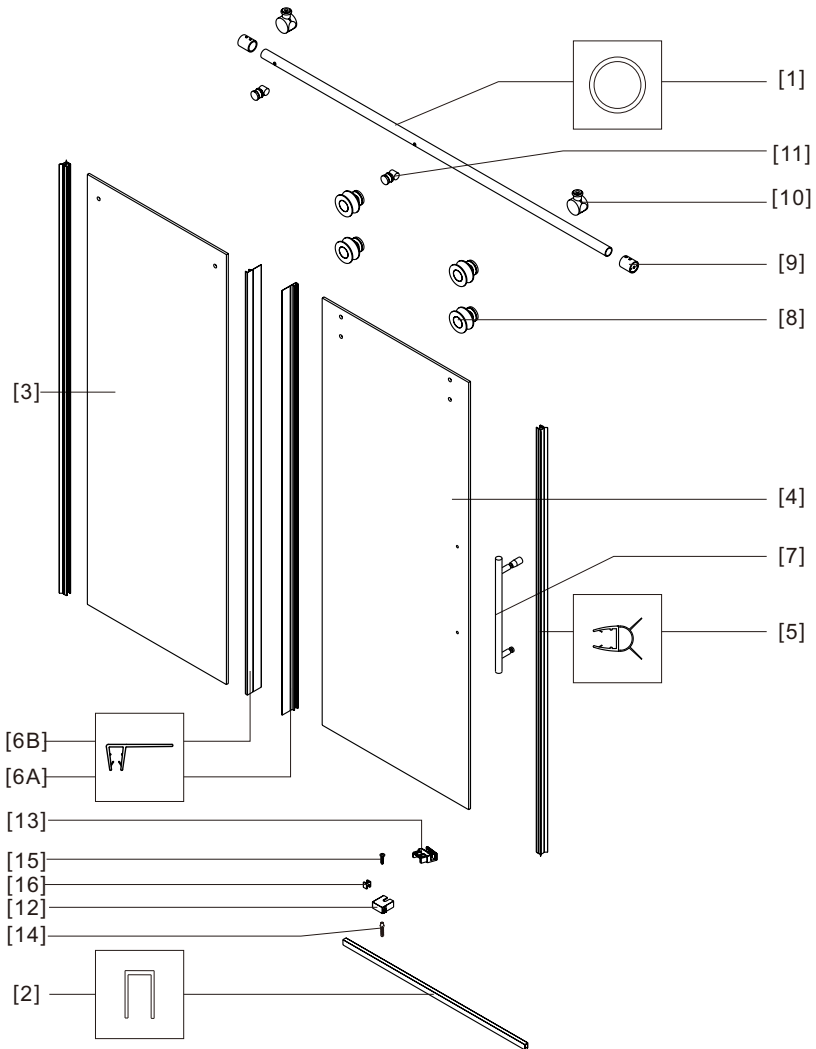

- [1] 1xSupport Bar.
- [2] 1xBottom Threshold.
- [3] 1xFixed Panel.
- [4] 1xDoor Panel.
- [5] 2xClosing Gaskets.
- [6A] 1xSide Gasket (Longer).
- [6B] 1xSide Gasket (Shorter).
- [7] 1xHandle Set.

- [8] 4xTop Rollers.
- [9] 2xSupport Bar Wall Brackets.
- [10] 2xAnti-collision Components.
- [11] 2xFasteners.
- [12] 1xBottom Slider A.
- [13] 1xBottom Slider B.
- [14] 1xWall Plug.
- [15] 1xScrew ST4x25.
- [16] 1xBottom Slider C.