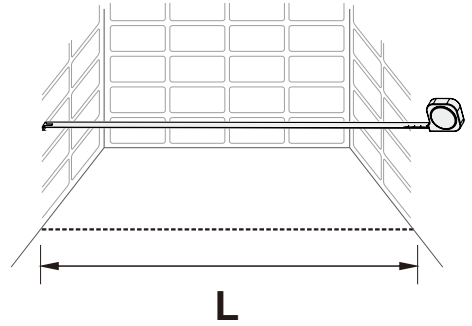

- [8] 4xTop Rollers.
- [9] 2xSupport Bar Wall Brackets.
- [10] 2xAnti-collision Components.
- [11] 2xFasteners.
- [12] 1xBottom Slider A.
- [13] 1xBottom Slider B.
- [14] 1xWall Plug.
- [15] 1xScrew ST4x25.
- [16] 1xBottom Slider C.

● Box Contents:

1xInstallation Instruction.	➔	
[1] 1xSupport Bar.	➔	 
[2] 1xBottom Threshold.	➔	 
[3] 1xFixed Panel.	➔	
[4] 1xDoor Panel.	➔	
[5] 2xClosing Gaskets.	➔	 
[6A] 1xSide Gasket (Longer). [6B] 1xSide Gasket (Shorter).	➔	 
[7] 1xHandle Set.	➔	
[8] 4xTop Rollers.	➔	
[9] 2xSupport Bar Wall Brackets.	➔	
[10] 2xAnti-collision Components.	➔	
[11] 2xFasteners.	➔	
[12] 1xBottom Slider A. [13] 1xBottom Slider B. [16] 1xBottom Slider C.	➔	
[14] 1xWall Plug. [15] 1xScrew ST4x25.	➔	

● Assembly

01

Size	L
48"(1219mm)	44"-48"(1118-1219mm)
56"(1422mm)	52"-56"(1321-1422mm)
60"(1524mm)	56"-60"(1422-1524mm)
64"(1626mm)	60"-64"(1524-1626mm)
68"(1727mm)	64"-68"(1626-1727mm)

02

LH

RH

04

2x