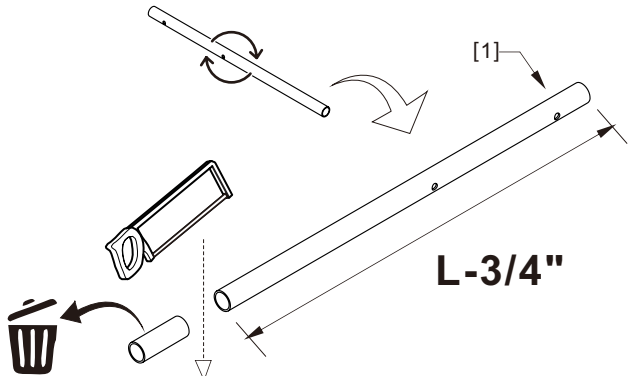

● Box Contents:

1xInstallation Instruction.	➔	
[1] 1xSupport Bar.	➔	 
[2] 1xBottom Threshold.	➔	 
[3] 1xFixed Panel.	➔	
[4] 1xDoor Panel.	➔	
[5] 2xClosing Gaskets.	➔	 
[6A] 1xSide Gasket (Longer). [6B] 1xSide Gasket (Shorter).	➔	 
[7] 1xHandle Set.	➔	
[8] 4xTop Rollers.	➔	
[9] 2xSupport Bar Wall Brackets.	➔	
[10] 2xAnti-collision Components.	➔	
[11] 2xFasteners.	➔	
[12] 1xBottom Slider A. [13] 1xBottom Slider B. [16] 1xBottom Slider C.	➔	
[14] 1xWall Plug. [15] 1xScrew ST4x25.	➔	

● Assembly

01

Size	L
48"(1219mm)	44"-48"(1118-1219mm)
56"(1422mm)	52"-56"(1321-1422mm)
60"(1524mm)	56"-60"(1422-1524mm)
64"(1626mm)	60"-64"(1524-1626mm)
68"(1727mm)	64"-68"(1626-1727mm)

02

LH

RH

04

2x