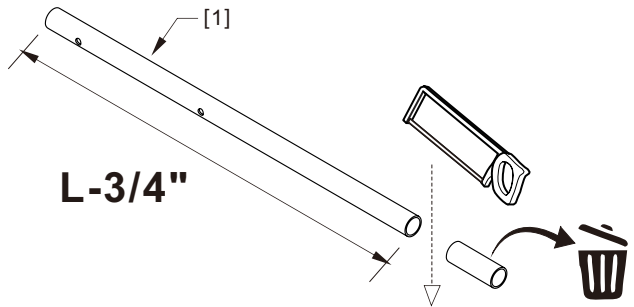

● Box Contents:

1xInstallation Instruction.	➔	
[1] 1xSupport Bar.	➔	 
[2] 1xBottom Threshold.	➔	 
[3] 1xFixed Panel.	➔	
[4] 1xDoor Panel.	➔	
[5] 2xClosing Gaskets.	➔	 
[6A] 1xSide Gasket (Longer). [6B] 1xSide Gasket (Shorter).	➔	 
[7] 1xHandle Set.	➔	
[8] 4xTop Rollers.	➔	
[9] 2xSupport Bar Wall Brackets.	➔	
[10] 2xAnti-collision Components.	➔	
[11] 2xFasteners.	➔	
[12] 1xBottom Slider A. [13] 1xBottom Slider B. [16] 1xBottom Slider C.	➔	
[14] 1xWall Plug. [15] 1xScrew ST4x25.	➔	

● Assembly

01

Size	L
48"(1219mm)	44"-48"(1118-1219mm)
56"(1422mm)	52"-56"(1321-1422mm)
60"(1524mm)	56"-60"(1422-1524mm)
64"(1626mm)	60"-64"(1524-1626mm)
68"(1727mm)	64"-68"(1626-1727mm)

02

LH

RH

04

2x