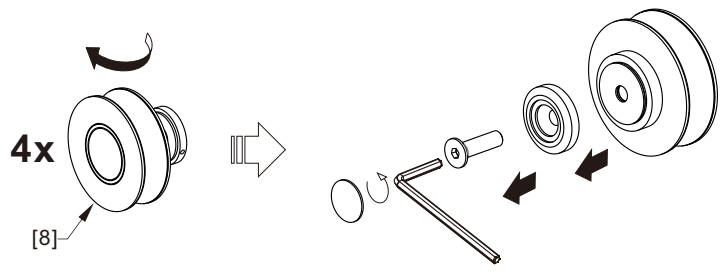

● Box Contents:

1xInstallation Instruction.	➔	
[1] 1xSupport Bar.	➔	 
[2] 1xBottom Threshold.	➔	 
[3] 1xFixed Panel.	➔	
[4] 1xDoor Panel.	➔	
[5] 2xClosing Gaskets.	➔	 
[6A] 1xSide Gasket (Longer). [6B] 1xSide Gasket (Shorter).	➔	 
[7] 1xHandle Set.	➔	
[8] 4xTop Rollers.	➔	
[9] 2xSupport Bar Wall Brackets.	➔	
[10] 2xAnti-collision Components.	➔	
[11] 2xFasteners.	➔	
[12] 1xBottom Slider A. [13] 1xBottom Slider B. [16] 1xBottom Slider C.	➔	
[14] 1xWall Plug. [15] 1xScrew ST4x25.	➔	

● Assembly

01

Size	L
48"(1219mm)	44"-48"(1118-1219mm)
56"(1422mm)	52"-56"(1321-1422mm)
60"(1524mm)	56"-60"(1422-1524mm)
64"(1626mm)	60"-64"(1524-1626mm)
68"(1727mm)	64"-68"(1626-1727mm)

02

LH

RH

04

2x

2x

2x

06

LH

RH

08

09

- Do not use the shower enclosure for at least 24 hours in order to allow the silicone sealant to cure fully.