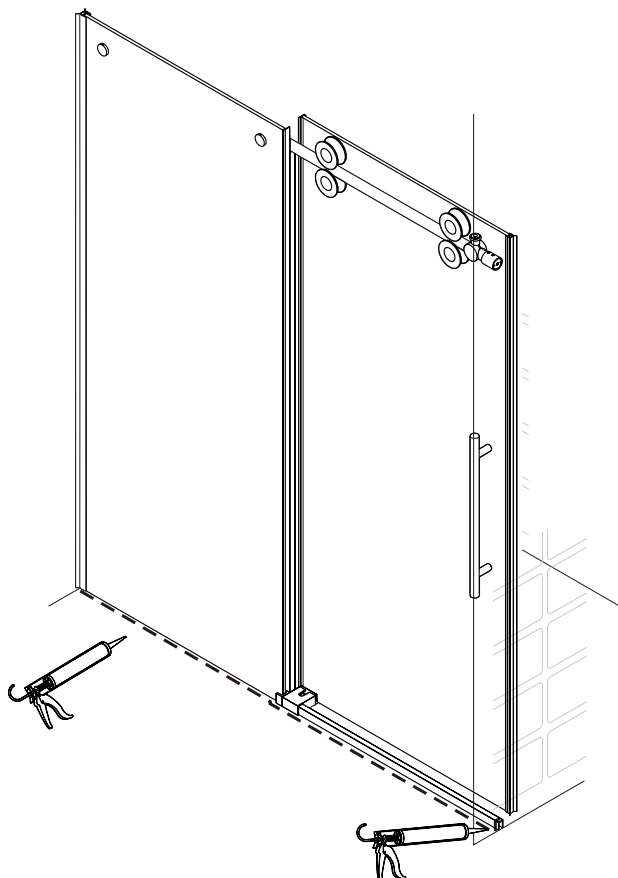

- Do not use the shower enclosure for at least 24 hours in order to allow the silicone sealant to cure fully.