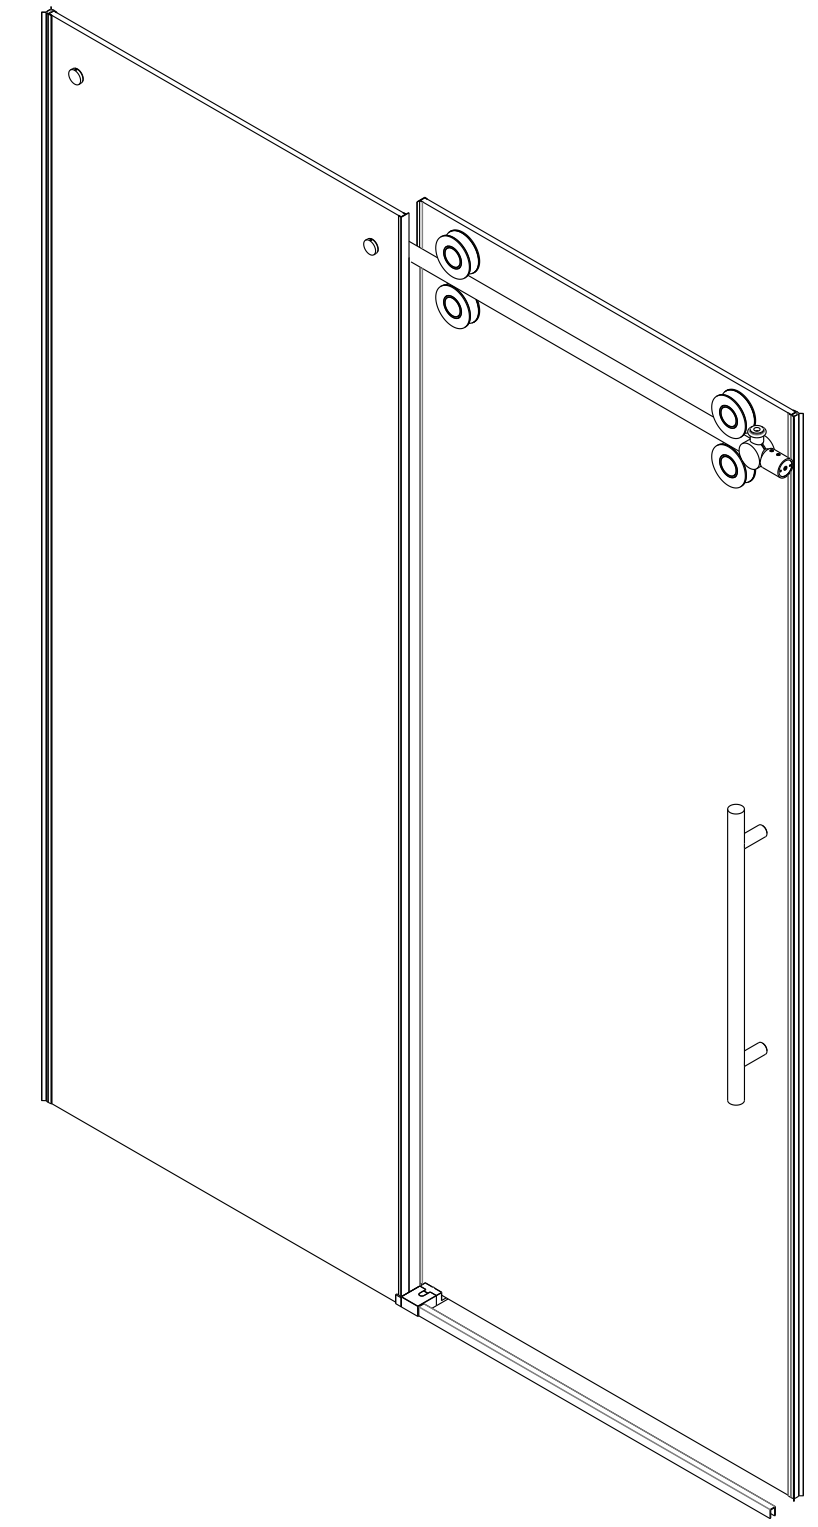

INSTALLATION SPECIFICATION

Item No.	321060-SS-MB
Description	Single sliding
Overall Dimensions	60"x78"
Installation Size Range	56"-60"
Profile Color	Matte Black
Glass Thickness	2/5"
Glass Color	Grey&Easy clean
Gross Weight	185 LBS
Certifications	ANSI Z97.1-2015

All measurements are approximate. Measurements may vary +/- 1/25".

Echarri
Single sliding