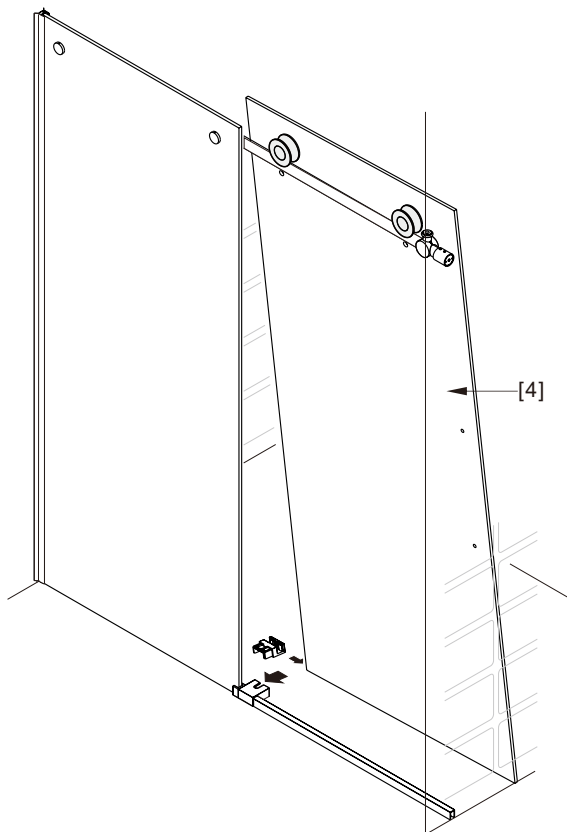

● Box Contents:

1xInstallation Instruction.	➔	
[1] 1xSupport Bar.	➔	
[2] 1xBottom Threshold.	➔	
[3] 1xFixed Panel.	➔	
[4] 1xDoor Panel.	➔	
[5] 2xClosing Gaskets.	➔	
[6A] 1xSide Gasket (Longer). [6B] 1xSide Gasket (Shorter).	➔	
[7] 1xHandle Set.	➔	
[8] 4xTop Rollers.	➔	
[9] 2xSupport Bar Wall Brackets.	➔	
[10] 2xAnti-collision Components.	➔	
[11] 2xFasteners.	➔	
[12] 1xBottom Slider A. [13] 1xBottom Slider B. [16] 1xBottom Slider C.	➔	
[14] 1xWall Plug. [15] 1xScrew ST4x25.	➔	

● Assembly

01

Size	L
48"(1219mm)	44"-48"(1118-1219mm)
56"(1422mm)	52"-56"(1321-1422mm)
60"(1524mm)	56"-60"(1422-1524mm)
64"(1626mm)	60"-64"(1524-1626mm)
68"(1727mm)	64"-68"(1626-1727mm)

02

LH

RH

04

2x

2x

2x

06

LH

RH

08

09

13