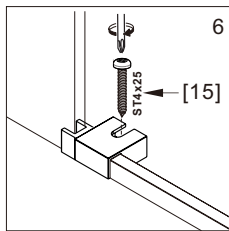

● Box Contents:

1xInstallation Instruction.	➔	
[1] 1xSupport Bar.	➔	
[2] 1xBottom Threshold.	➔	
[3] 1xFixed Panel.	➔	
[4] 1xDoor Panel.	➔	
[5] 2xClosing Gaskets.	➔	
[6A] 1xSide Gasket (Longer). [6B] 1xSide Gasket (Shorter).	➔	
[7] 1xHandle Set.	➔	
[8] 4xTop Rollers.	➔	
[9] 2xSupport Bar Wall Brackets.	➔	
[10] 2xAnti-collision Components.	➔	
[11] 2xFasteners.	➔	
[12] 1xBottom Slider A. [13] 1xBottom Slider B. [16] 1xBottom Slider C.	➔	
[14] 1xWall Plug. [15] 1xScrew ST4x25.	➔	

● Assembly

01

Size	L
48"(1219mm)	44"-48"(1118-1219mm)
56"(1422mm)	52"-56"(1321-1422mm)
60"(1524mm)	56"-60"(1422-1524mm)
64"(1626mm)	60"-64"(1524-1626mm)
68"(1727mm)	64"-68"(1626-1727mm)

02

LH

RH

04

2x

2x

2x

06

LH

RH

08

09

13