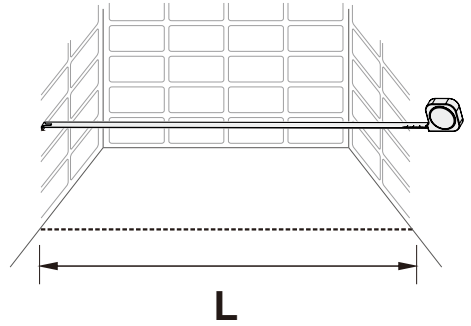

- [8] 4xTop Rollers.
- [9] 2xSupport Bar Wall Brackets.
- [10] 2xAnti-collision Components.
- [11] 2xFasteners.
- [12] 1xBottom Slider A.
- [13] 1xBottom Slider B.
- [14] 1xWall Plug.
- [15] 1xScrew ST4x25.
- [16] 1xBottom Slider C.

● Box Contents:

1xInstallation Instruction.	➔	
[1] 1xSupport Bar.	➔	
[2] 1xBottom Threshold.	➔	
[3] 1xFixed Panel.	➔	
[4] 1xDoor Panel.	➔	
[5] 2xClosing Gaskets.	➔	
[6A] 1xSide Gasket (Longer). [6B] 1xSide Gasket (Shorter).	➔	
[7] 1xHandle Set.	➔	
[8] 4xTop Rollers.	➔	
[9] 2xSupport Bar Wall Brackets.	➔	
[10] 2xAnti-collision Components.	➔	
[11] 2xFasteners.	➔	
[12] 1xBottom Slider A. [13] 1xBottom Slider B. [16] 1xBottom Slider C.	➔	
[14] 1xWall Plug. [15] 1xScrew ST4x25.	➔	

● Assembly

01

Size	L
48"(1219mm)	44"-48"(1118-1219mm)
56"(1422mm)	52"-56"(1321-1422mm)
60"(1524mm)	56"-60"(1422-1524mm)
64"(1626mm)	60"-64"(1524-1626mm)
68"(1727mm)	64"-68"(1626-1727mm)

02

LH

RH

04

2x