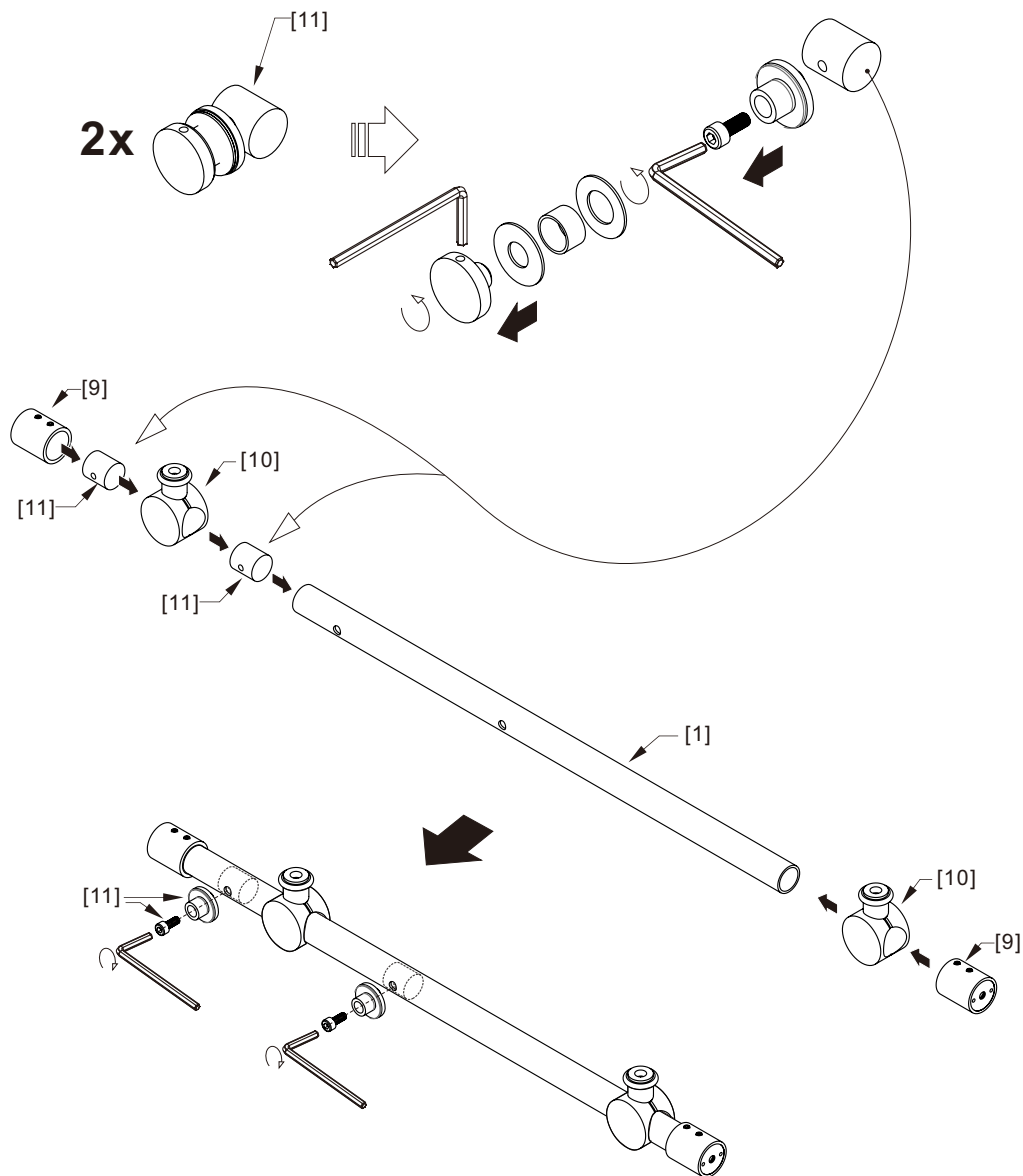

● Box Contents:

1xInstallation Instruction.	➔	
[1] 1xSupport Bar.	➔	
[2] 1xBottom Threshold.	➔	
[3] 1xFixed Panel.	➔	
[4] 1xDoor Panel.	➔	
[5] 2xClosing Gaskets.	➔	
[6A] 1xSide Gasket (Longer). [6B] 1xSide Gasket (Shorter).	➔	
[7] 1xHandle Set.	➔	
[8] 4xTop Rollers.	➔	
[9] 2xSupport Bar Wall Brackets.	➔	
[10] 2xAnti-collision Components.	➔	
[11] 2xFasteners.	➔	
[12] 1xBottom Slider A. [13] 1xBottom Slider B. [16] 1xBottom Slider C.	➔	
[14] 1xWall Plug. [15] 1xScrew ST4x25.	➔	

● Assembly

01

Size	L
48"(1219mm)	44"-48"(1118-1219mm)
56"(1422mm)	52"-56"(1321-1422mm)
60"(1524mm)	56"-60"(1422-1524mm)
64"(1626mm)	60"-64"(1524-1626mm)
68"(1727mm)	64"-68"(1626-1727mm)

02

LH

RH

04

2x

2x

2x

06

LH

RH

08

09

13