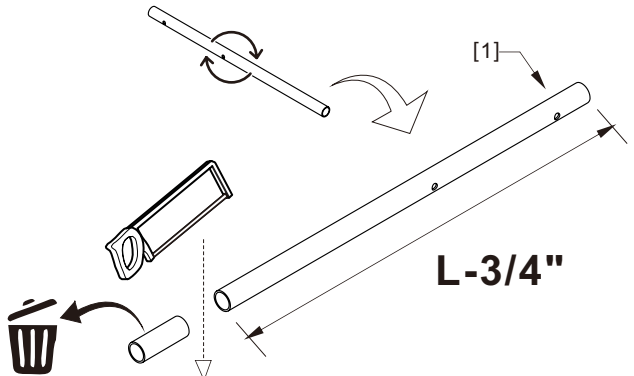

● Box Contents:

1xInstallation Instruction.	➔	
[1] 1xSupport Bar.	➔	
[2] 1xBottom Threshold.	➔	
[3] 1xFixed Panel.	➔	
[4] 1xDoor Panel.	➔	
[5] 2xClosing Gaskets.	➔	
[6A] 1xSide Gasket (Longer). [6B] 1xSide Gasket (Shorter).	➔	
[7] 1xHandle Set.	➔	
[8] 4xTop Rollers.	➔	
[9] 2xSupport Bar Wall Brackets.	➔	
[10] 2xAnti-collision Components.	➔	
[11] 2xFasteners.	➔	
[12] 1xBottom Slider A. [13] 1xBottom Slider B. [16] 1xBottom Slider C.	➔	
[14] 1xWall Plug. [15] 1xScrew ST4x25.	➔	

● Assembly

01

Size	L
48"(1219mm)	44"-48"(1118-1219mm)
56"(1422mm)	52"-56"(1321-1422mm)
60"(1524mm)	56"-60"(1422-1524mm)
64"(1626mm)	60"-64"(1524-1626mm)
68"(1727mm)	64"-68"(1626-1727mm)

02

LH

RH

04

2x