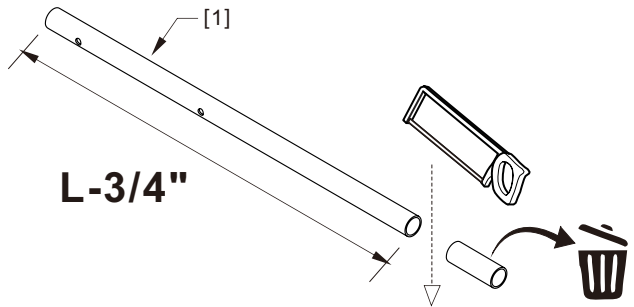

● Box Contents:

1xInstallation Instruction.	➔	
[1] 1xSupport Bar.	➔	
[2] 1xBottom Threshold.	➔	
[3] 1xFixed Panel.	➔	
[4] 1xDoor Panel.	➔	
[5] 2xClosing Gaskets.	➔	
[6A] 1xSide Gasket (Longer). [6B] 1xSide Gasket (Shorter).	➔	
[7] 1xHandle Set.	➔	
[8] 4xTop Rollers.	➔	
[9] 2xSupport Bar Wall Brackets.	➔	
[10] 2xAnti-collision Components.	➔	
[11] 2xFasteners.	➔	
[12] 1xBottom Slider A. [13] 1xBottom Slider B. [16] 1xBottom Slider C.	➔	
[14] 1xWall Plug. [15] 1xScrew ST4x25.	➔	

● Assembly

01

Size	L
48"(1219mm)	44"-48"(1118-1219mm)
56"(1422mm)	52"-56"(1321-1422mm)
60"(1524mm)	56"-60"(1422-1524mm)
64"(1626mm)	60"-64"(1524-1626mm)
68"(1727mm)	64"-68"(1626-1727mm)

02

LH

RH

04

2x