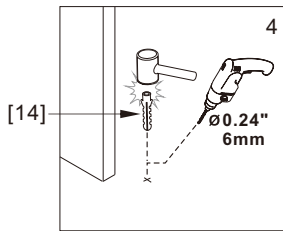

● Box Contents:

1xInstallation Instruction.	➔	
[1] 1xSupport Bar.	➔	
[2] 1xBottom Threshold.	➔	
[3] 1xFixed Panel.	➔	
[4] 1xDoor Panel.	➔	
[5] 2xClosing Gaskets.	➔	
[6A] 1xSide Gasket (Longer). [6B] 1xSide Gasket (Shorter).	➔	
[7] 1xHandle Set.	➔	
[8] 4xTop Rollers.	➔	
[9] 2xSupport Bar Wall Brackets.	➔	
[10] 2xAnti-collision Components.	➔	
[11] 2xFasteners.	➔	
[12] 1xBottom Slider A. [13] 1xBottom Slider B. [16] 1xBottom Slider C.	➔	
[14] 1xWall Plug. [15] 1xScrew ST4x25.	➔	

● Assembly

01

Size	L
48"(1219mm)	44"-48"(1118-1219mm)
56"(1422mm)	52"-56"(1321-1422mm)
60"(1524mm)	56"-60"(1422-1524mm)
64"(1626mm)	60"-64"(1524-1626mm)
68"(1727mm)	64"-68"(1626-1727mm)

02

LH

RH

04

2x

2x

2x

06

LH

RH

08

09

13