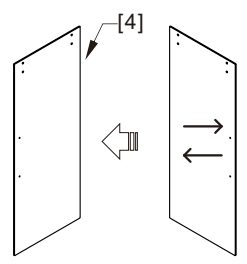

● Box Contents:

1xInstallation Instruction.	➔	
[1] 1xSupport Bar.	➔	
[2] 1xBottom Threshold.	➔	
[3] 1xFixed Panel.	➔	
[4] 1xDoor Panel.	➔	
[5] 2xClosing Gaskets.	➔	
[6A] 1xSide Gasket (Longer). [6B] 1xSide Gasket (Shorter).	➔	
[7] 1xHandle Set.	➔	
[8] 4xTop Rollers.	➔	
[9] 2xSupport Bar Wall Brackets.	➔	
[10] 2xAnti-collision Components.	➔	
[11] 2xFasteners.	➔	
[12] 1xBottom Slider A. [13] 1xBottom Slider B. [16] 1xBottom Slider C.	➔	
[14] 1xWall Plug. [15] 1xScrew ST4x25.	➔	

● Assembly

01

Size	L
48"(1219mm)	44"-48"(1118-1219mm)
56"(1422mm)	52"-56"(1321-1422mm)
60"(1524mm)	56"-60"(1422-1524mm)
64"(1626mm)	60"-64"(1524-1626mm)
68"(1727mm)	64"-68"(1626-1727mm)

02

LH

RH

04

2x

2x

2x

06

LH

RH

08

09

13