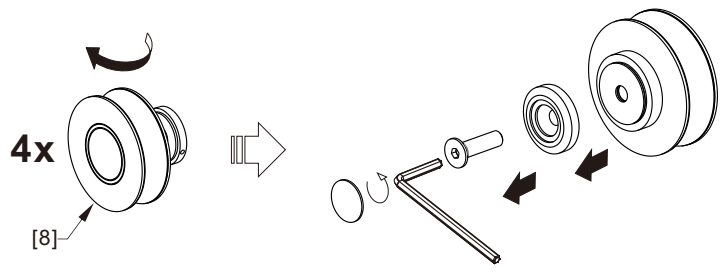

● Box Contents:

1xInstallation Instruction.	➔	
[1] 1xSupport Bar.	➔	
[2] 1xBottom Threshold.	➔	
[3] 1xFixed Panel.	➔	
[4] 1xDoor Panel.	➔	
[5] 2xClosing Gaskets.	➔	
[6A] 1xSide Gasket (Longer). [6B] 1xSide Gasket (Shorter).	➔	
[7] 1xHandle Set.	➔	
[8] 4xTop Rollers.	➔	
[9] 2xSupport Bar Wall Brackets.	➔	
[10] 2xAnti-collision Components.	➔	
[11] 2xFasteners.	➔	
[12] 1xBottom Slider A. [13] 1xBottom Slider B. [16] 1xBottom Slider C.	➔	
[14] 1xWall Plug. [15] 1xScrew ST4x25.	➔	

● Assembly

01

Size	L
48"(1219mm)	44"-48"(1118-1219mm)
56"(1422mm)	52"-56"(1321-1422mm)
60"(1524mm)	56"-60"(1422-1524mm)
64"(1626mm)	60"-64"(1524-1626mm)
68"(1727mm)	64"-68"(1626-1727mm)

02

LH

RH

04

2x

2x

2x

06

LH

RH

08

09

13