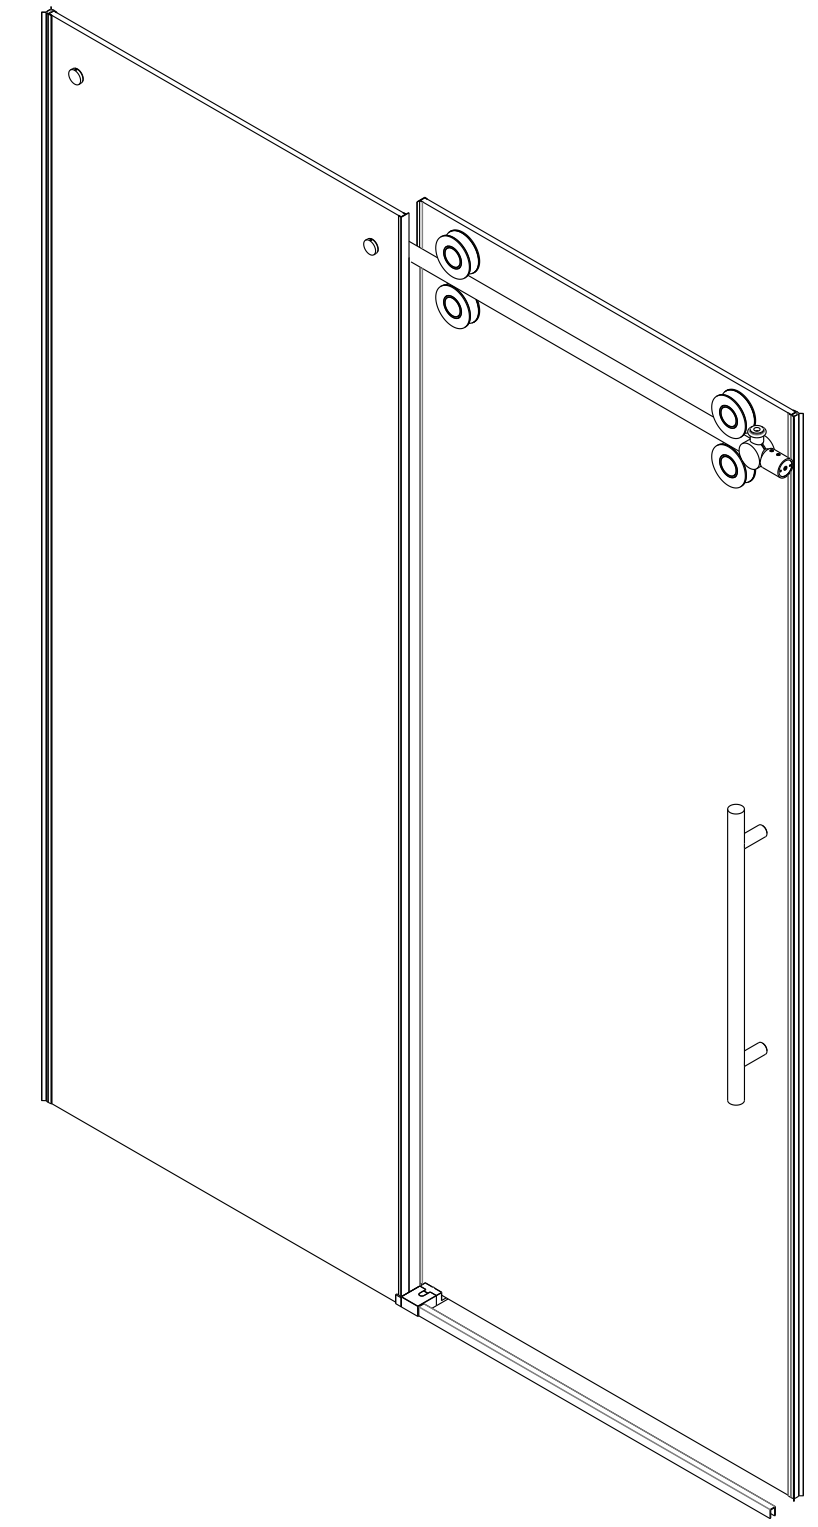

INSTALLATION SPECIFICATION

Item No.	321056-SS-MB
Description	Single sliding
Overall Dimensions	56"x78"
Installation Size Range	52"-56"
Profile Color	Matte Black
Glass Thickness	2/5"
Glass Color	Grey&Easy clean
Gross Weight	173 LBS
Certifications	ANSI Z97.1-2015

All measurements are approximate. Measurements may vary +/- 1/25".

Echarri
Single sliding