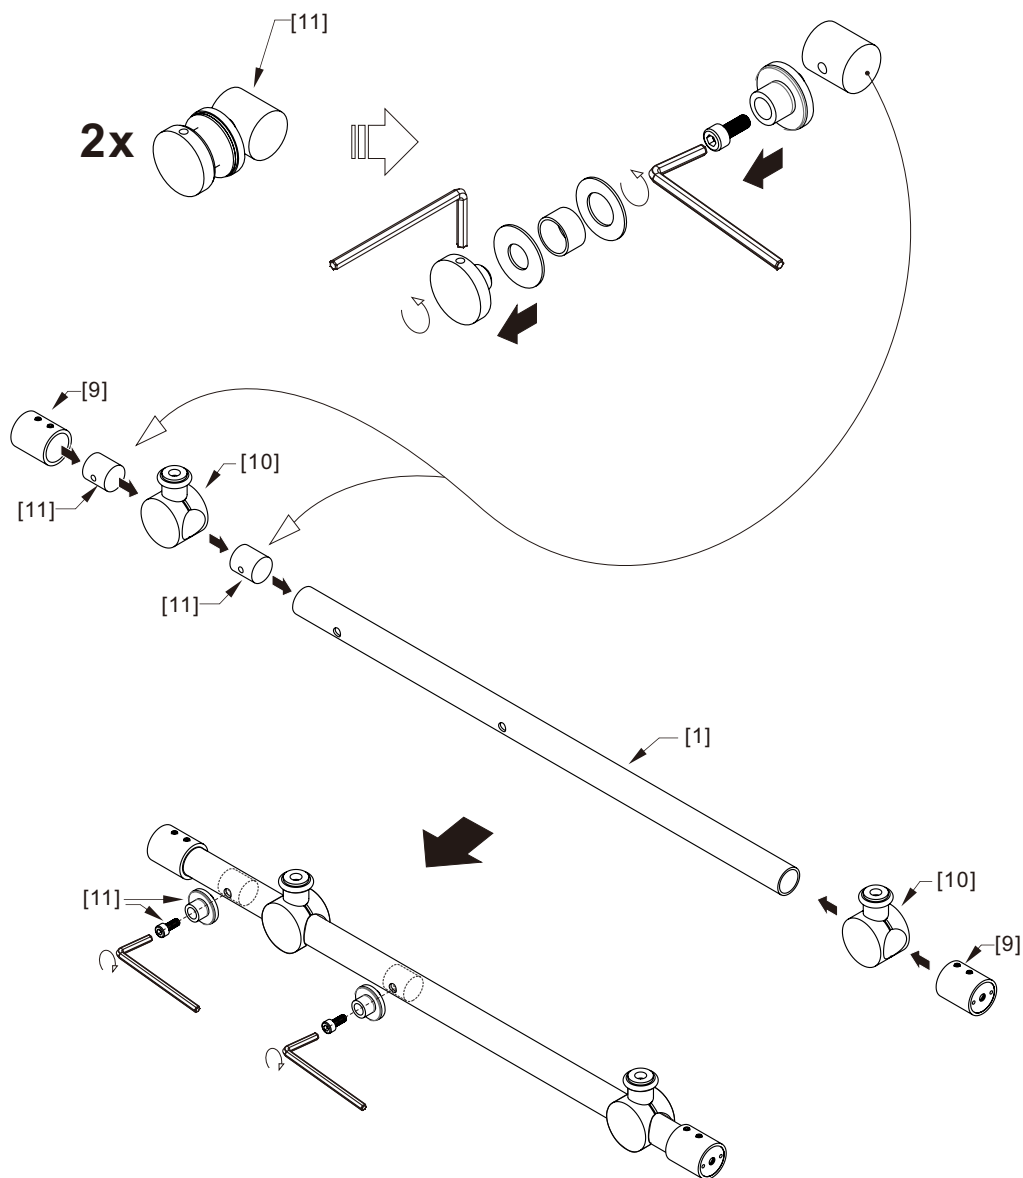

## ● Box Contents:

1xInstallation Instruction.	➔	
[1] 1xSupport Bar.	➔	
[2] 1xBottom Threshold.	➔	
[3] 1xFixed Panel.	➔	
[4] 1xDoor Panel.	➔	
[5] 2xClosing Gaskets.	➔	
[6A] 1xSide Gasket (Longer). [6B] 1xSide Gasket (Shorter).	➔	
[7] 1xHandle Set.	➔	
[8] 4xTop Rollers.	➔	
[9] 2xSupport Bar Wall Brackets.	➔	
[10] 2xAnti-collision Components.	➔	
[11] 2xFasteners.	➔	
[12] 1xBottom Slider A. [13] 1xBottom Slider B. [16] 1xBottom Slider C.	➔	
[14] 1xWall Plug. [15] 1xScrew ST4x25.	➔	

● Assembly

01

Size	L
48"(1219mm)	44"-48"(1118-1219mm)
56"(1422mm)	52"-56"(1321-1422mm)
60"(1524mm)	56"-60"(1422-1524mm)
64"(1626mm)	60"-64"(1524-1626mm)
68"(1727mm)	64"-68"(1626-1727mm)

02

LH

RH

04

2x

2x

2x