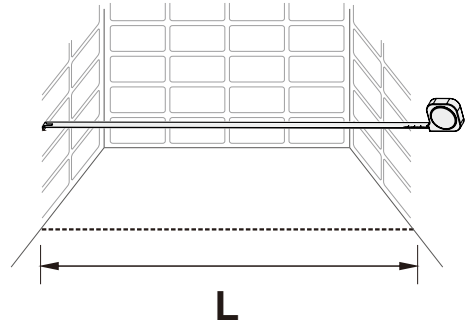

- [8] 4xTop Rollers.
- [9] 2xSupport Bar Wall Brackets.
- [10] 2xAnti-collision Components.
- [11] 2xFasteners.
- [12] 1xBottom Slider A.
- [13] 1xBottom Slider B.
- [14] 1xWall Plug.
- [15] 1xScrew ST4x25.
- [16] 1xBottom Slider C.

## ● Box Contents:

1xInstallation Instruction.	➔	
[1] 1xSupport Bar.	➔	
[2] 1xBottom Threshold.	➔	
[3] 1xFixed Panel.	➔	
[4] 1xDoor Panel.	➔	
[5] 2xClosing Gaskets.	➔	
[6A] 1xSide Gasket (Longer). [6B] 1xSide Gasket (Shorter).	➔	
[7] 1xHandle Set.	➔	
[8] 4xTop Rollers.	➔	
[9] 2xSupport Bar Wall Brackets.	➔	
[10] 2xAnti-collision Components.	➔	
[11] 2xFasteners.	➔	
[12] 1xBottom Slider A. [13] 1xBottom Slider B. [16] 1xBottom Slider C.	➔	
[14] 1xWall Plug. [15] 1xScrew ST4x25.	➔	

● Assembly

01

Size	L
48"(1219mm)	44"-48"(1118-1219mm)
56"(1422mm)	52"-56"(1321-1422mm)
60"(1524mm)	56"-60"(1422-1524mm)
64"(1626mm)	60"-64"(1524-1626mm)
68"(1727mm)	64"-68"(1626-1727mm)

02

LH

RH

04

2x