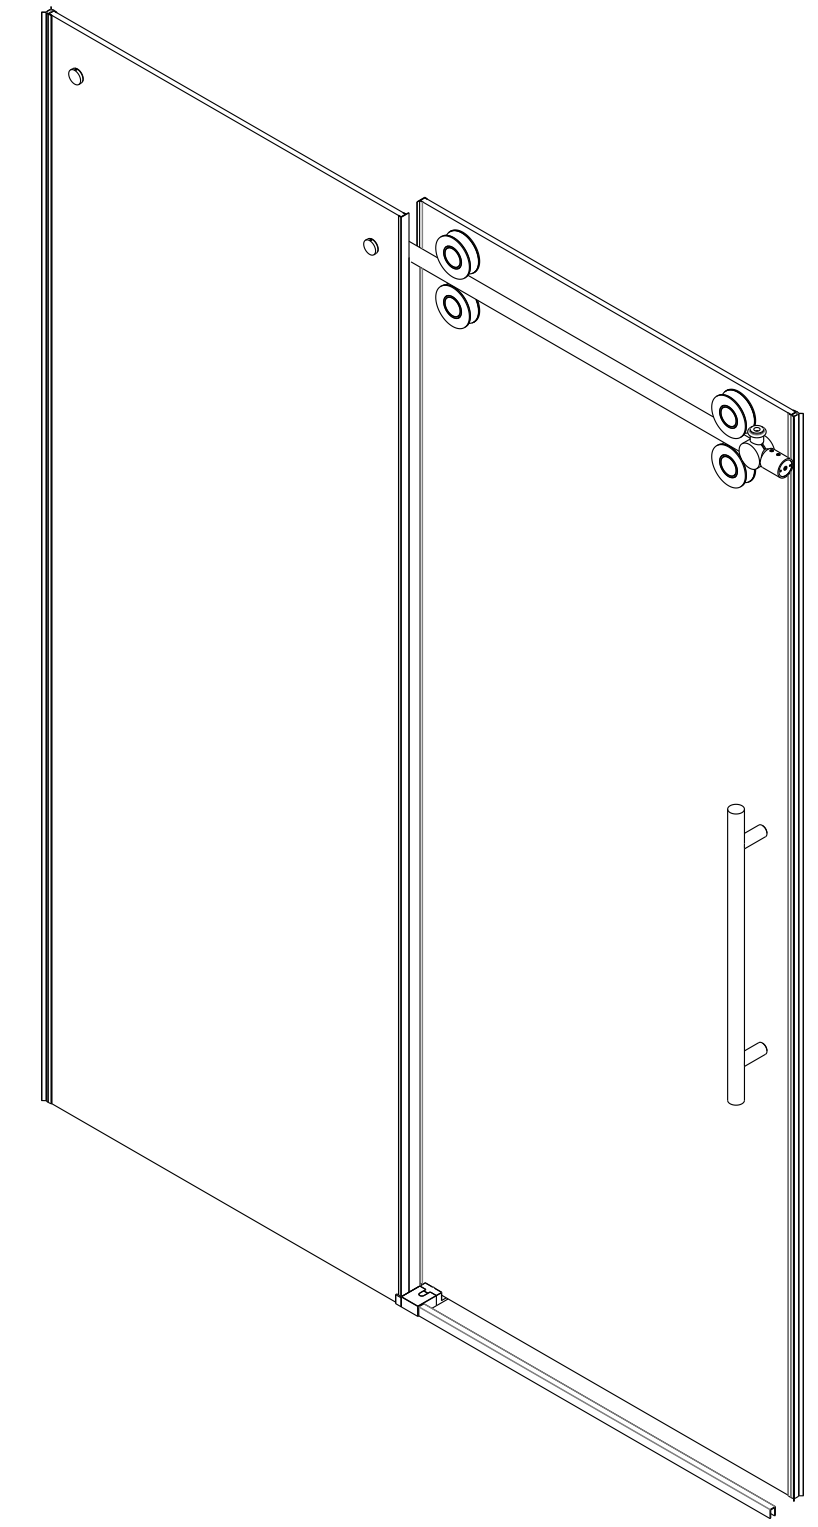

## INSTALLATION SPECIFICATION

Item No.	321048-SS-MB
Description	Single sliding
Overall Dimensions	48"x78"
Installation Size Range	44"-48"
Profile Color	Matte Black
Glass Thickness	2/5"
Glass Color	Grey&Easy clean
Gross Weight	150 LBS
Certifications	ANSI Z97.1-2015

*All measurements are approximate. Measurements may vary +/- 1/25".*

**Echarri**  
Single sliding