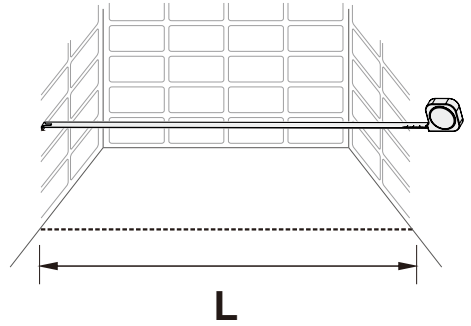

- [8] 4xTop Rollers.
- [9] 2xSupport Bar Wall Brackets.
- [10] 2xAnti-collision Components.
- [11] 2xFasteners.
- [12] 1xBottom Slider A.
- [13] 1xBottom Slider B.
- [14] 1xWall Plug.
- [15] 1xScrew ST4x25.
- [16] 1xBottom Slider C.

## ● Box Contents:

1xInstallation Instruction.	➔	
[1] 1xSupport Bar.	➔	
[2] 1xBottom Threshold.	➔	
[3] 1xFixed Panel.	➔	
[4] 1xDoor Panel.	➔	
[5] 2xClosing Gaskets.	➔	
[6A] 1xSide Gasket (Longer). [6B] 1xSide Gasket (Shorter).	➔	
[7] 1xHandle Set.	➔	
[8] 4xTop Rollers.	➔	
[9] 2xSupport Bar Wall Brackets.	➔	
[10] 2xAnti-collision Components.	➔	
[11] 2xFasteners.	➔	
[12] 1xBottom Slider A. [13] 1xBottom Slider B. [16] 1xBottom Slider C.	➔	
[14] 1xWall Plug. [15] 1xScrew ST4x25.	➔	

● Assembly

01

Size	L
48"(1219mm)	44"-48"(1118-1219mm)
56"(1422mm)	52"-56"(1321-1422mm)
60"(1524mm)	56"-60"(1422-1524mm)
64"(1626mm)	60"-64"(1524-1626mm)
68"(1727mm)	64"-68"(1626-1727mm)

02

LH

RH

04

2x