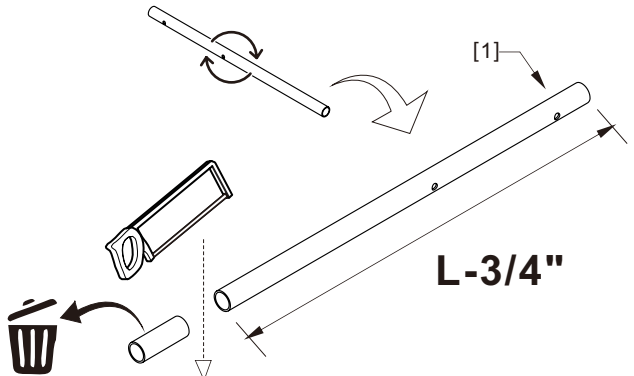

## ● Box Contents:

1xInstallation Instruction.	➔	
[1] 1xSupport Bar.	➔	
[2] 1xBottom Threshold.	➔	
[3] 1xFixed Panel.	➔	
[4] 1xDoor Panel.	➔	
[5] 2xClosing Gaskets.	➔	
[6A] 1xSide Gasket (Longer). [6B] 1xSide Gasket (Shorter).	➔	
[7] 1xHandle Set.	➔	
[8] 4xTop Rollers.	➔	
[9] 2xSupport Bar Wall Brackets.	➔	
[10] 2xAnti-collision Components.	➔	
[11] 2xFasteners.	➔	
[12] 1xBottom Slider A. [13] 1xBottom Slider B. [16] 1xBottom Slider C.	➔	
[14] 1xWall Plug. [15] 1xScrew ST4x25.	➔	

● Assembly

01

Size	L
48"(1219mm)	44"-48"(1118-1219mm)
56"(1422mm)	52"-56"(1321-1422mm)
60"(1524mm)	56"-60"(1422-1524mm)
64"(1626mm)	60"-64"(1524-1626mm)
68"(1727mm)	64"-68"(1626-1727mm)

02

LH

RH

04

2x