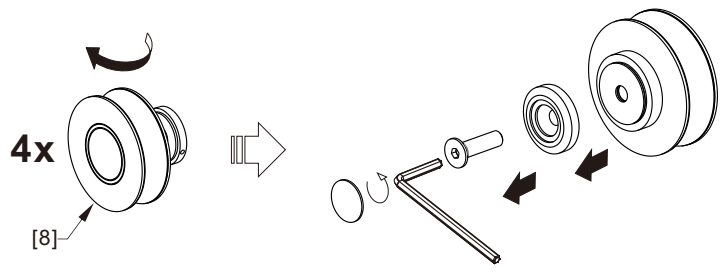

## ● Box Contents:

1xInstallation Instruction.	➔	
[1] 1xSupport Bar.	➔	
[2] 1xBottom Threshold.	➔	
[3] 1xFixed Panel.	➔	
[4] 1xDoor Panel.	➔	
[5] 2xClosing Gaskets.	➔	
[6A] 1xSide Gasket (Longer). [6B] 1xSide Gasket (Shorter).	➔	
[7] 1xHandle Set.	➔	
[8] 4xTop Rollers.	➔	
[9] 2xSupport Bar Wall Brackets.	➔	
[10] 2xAnti-collision Components.	➔	
[11] 2xFasteners.	➔	
[12] 1xBottom Slider A. [13] 1xBottom Slider B. [16] 1xBottom Slider C.	➔	
[14] 1xWall Plug. [15] 1xScrew ST4x25.	➔	

● Assembly

01

Size	L
48"(1219mm)	44"-48"(1118-1219mm)
56"(1422mm)	52"-56"(1321-1422mm)
60"(1524mm)	56"-60"(1422-1524mm)
64"(1626mm)	60"-64"(1524-1626mm)
68"(1727mm)	64"-68"(1626-1727mm)

02

LH

RH

04

2x

2x

2x

08

09

- Do not use the shower enclosure for at least 24 hours in order to allow the silicone sealant to cure fully.