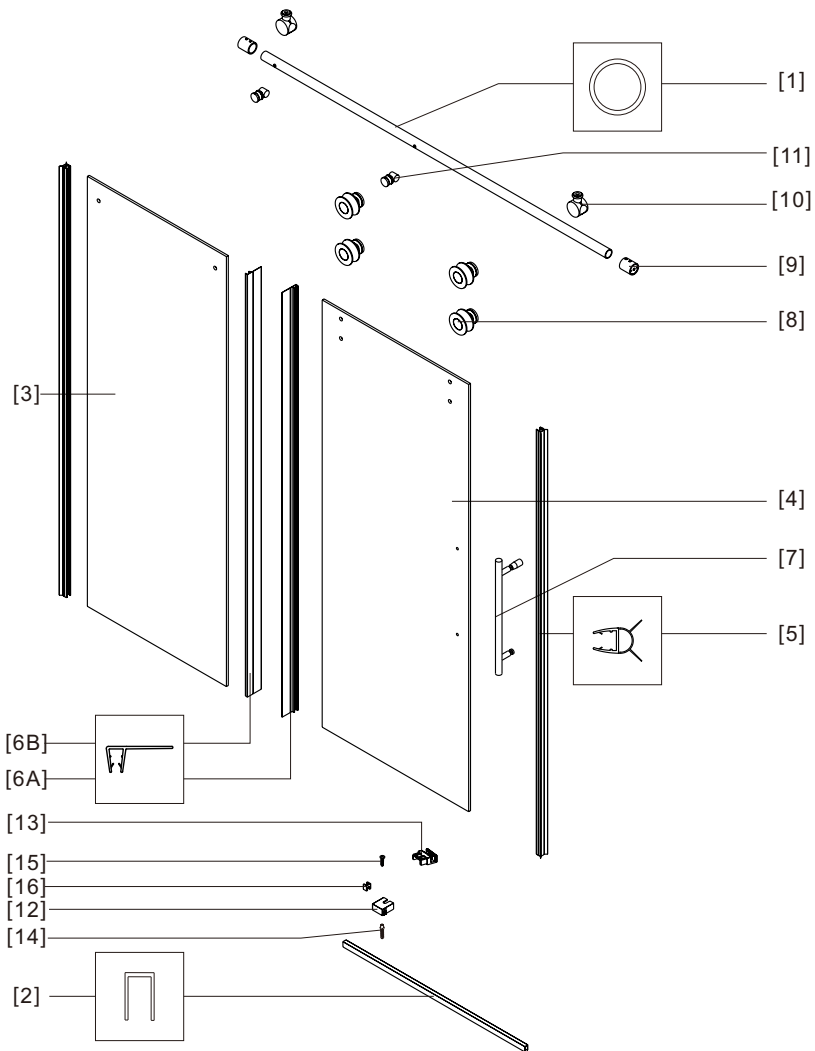

- [1] 1xSupport Bar.
- [2] 1xBottom Threshold.
- [3] 1xFixed Panel.
- [4] 1xDoor Panel.
- [5] 2xClosing Gaskets.
- [6A] 1xSide Gasket (Longer).
- [6B] 1xSide Gasket (Shorter).
- [7] 1xHandle Set.

- [8] 4xTop Rollers.
- [9] 2xSupport Bar Wall Brackets.
- [10] 2xAnti-collision Components.
- [11] 2xFasteners.
- [12] 1xBottom Slider A.
- [13] 1xBottom Slider B.
- [14] 1xWall Plug.
- [15] 1xScrew ST4x25.
- [16] 1xBottom Slider C.