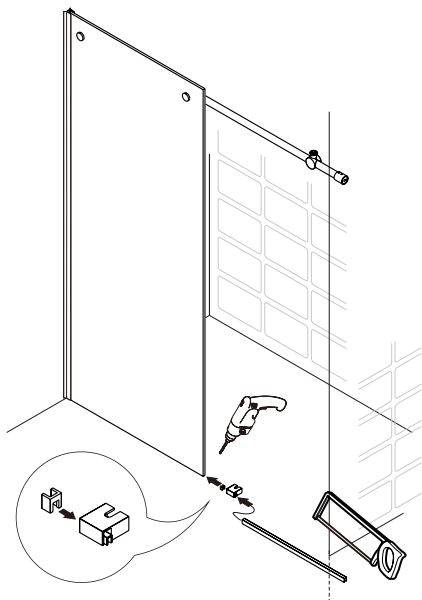

### **Notes: Safety glass can not be re-worked.**

Please read these instructions carefully before start of installation.

Special care should be taken when drilling walls to avoid hidden pipes or electrical cables.

## ● Box Contents:

1xInstallation Instruction.	➔	
[1] 1xSupport Bar.	➔	
[2] 1xBottom Threshold.	➔	
[3] 1xFixed Panel.	➔	
[4] 1xDoor Panel.	➔	
[5] 2xClosing Gaskets.	➔	
[6A] 1xSide Gasket (Longer). [6B] 1xSide Gasket (Shorter).	➔	
[7] 1xHandle Set.	➔	
[8] 4xTop Rollers.	➔	
[9] 2xSupport Bar Wall Brackets.	➔	
[10] 2xAnti-collision Components.	➔	
[11] 2xFasteners.	➔	
[12] 1xBottom Slider A. [13] 1xBottom Slider B. [16] 1xBottom Slider C.	➔	
[14] 1xWall Plug. [15] 1xScrew ST4x25.	➔	

● Assembly

01

Size	L
48"(1219mm)	44"-48"(1118-1219mm)
56"(1422mm)	52"-56"(1321-1422mm)
60"(1524mm)	56"-60"(1422-1524mm)
64"(1626mm)	60"-64"(1524-1626mm)
68"(1727mm)	64"-68"(1626-1727mm)

02

LH

RH

04

2x

2x

2x

08

09

- Do not use the shower enclosure for at least 24 hours in order to allow the silicone sealant to cure fully.