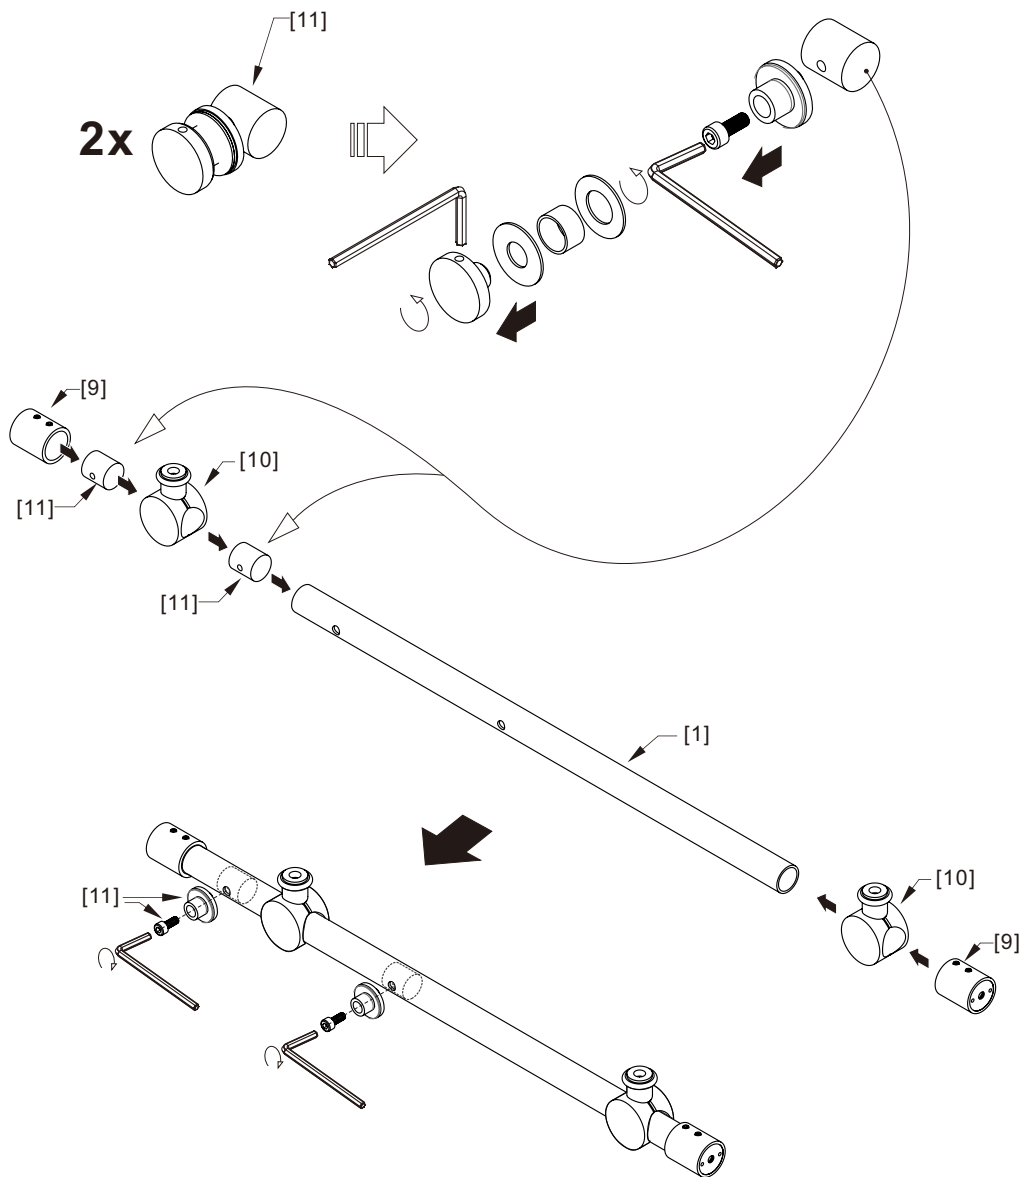

- [8] 4xTop Rollers.
- [9] 2xSupport Bar Wall Brackets.
- [10] 2xAnti-collision Components.
- [11] 2xFasteners.
- [12] 1xBottom Slider A.
- [13] 1xBottom Slider B.
- [14] 1xWall Plug.
- [15] 1xScrew ST4x25.
- [16] 1xBottom Slider C.

## ● Box Contents:

1xInstallation Instruction.	➔	
[1] 1xSupport Bar.	➔	
[2] 1xBottom Threshold.	➔	
[3] 1xFixed Panel.	➔	
[4] 1xDoor Panel.	➔	
[5] 2xClosing Gaskets.	➔	
[6A] 1xSide Gasket (Longer). [6B] 1xSide Gasket (Shorter).	➔	
[7] 1xHandle Set.	➔	
[8] 4xTop Rollers.	➔	
[9] 2xSupport Bar Wall Brackets.	➔	
[10] 2xAnti-collision Components.	➔	
[11] 2xFasteners.	➔	
[12] 1xBottom Slider A. [13] 1xBottom Slider B. [16] 1xBottom Slider C.	➔	
[14] 1xWall Plug. [15] 1xScrew ST4x25.	➔	

● Assembly

01

Size	L
48"(1219mm)	44"-48"(1118-1219mm)
56"(1422mm)	52"-56"(1321-1422mm)
60"(1524mm)	56"-60"(1422-1524mm)
64"(1626mm)	60"-64"(1524-1626mm)
68"(1727mm)	64"-68"(1626-1727mm)

02

LH

RH

04

2x