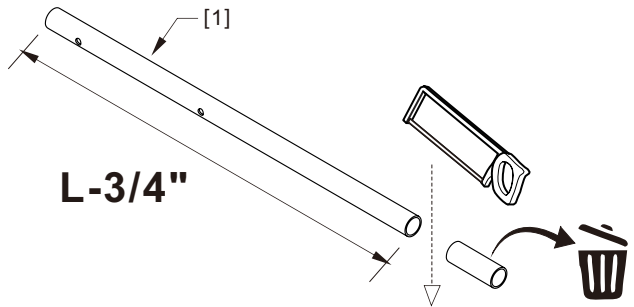

## ● Box Contents:

1xInstallation Instruction.	➔	
[1] 1xSupport Bar.	➔	
[2] 1xBottom Threshold.	➔	
[3] 1xFixed Panel.	➔	
[4] 1xDoor Panel.	➔	
[5] 2xClosing Gaskets.	➔	
[6A] 1xSide Gasket (Longer). [6B] 1xSide Gasket (Shorter).	➔	
[7] 1xHandle Set.	➔	
[8] 4xTop Rollers.	➔	
[9] 2xSupport Bar Wall Brackets.	➔	
[10] 2xAnti-collision Components.	➔	
[11] 2xFasteners.	➔	
[12] 1xBottom Slider A. [13] 1xBottom Slider B. [16] 1xBottom Slider C.	➔	
[14] 1xWall Plug. [15] 1xScrew ST4x25.	➔	

● Assembly

01

Size	L
48"(1219mm)	44"-48"(1118-1219mm)
56"(1422mm)	52"-56"(1321-1422mm)
60"(1524mm)	56"-60"(1422-1524mm)
64"(1626mm)	60"-64"(1524-1626mm)
68"(1727mm)	64"-68"(1626-1727mm)

02

LH

RH

04

2x