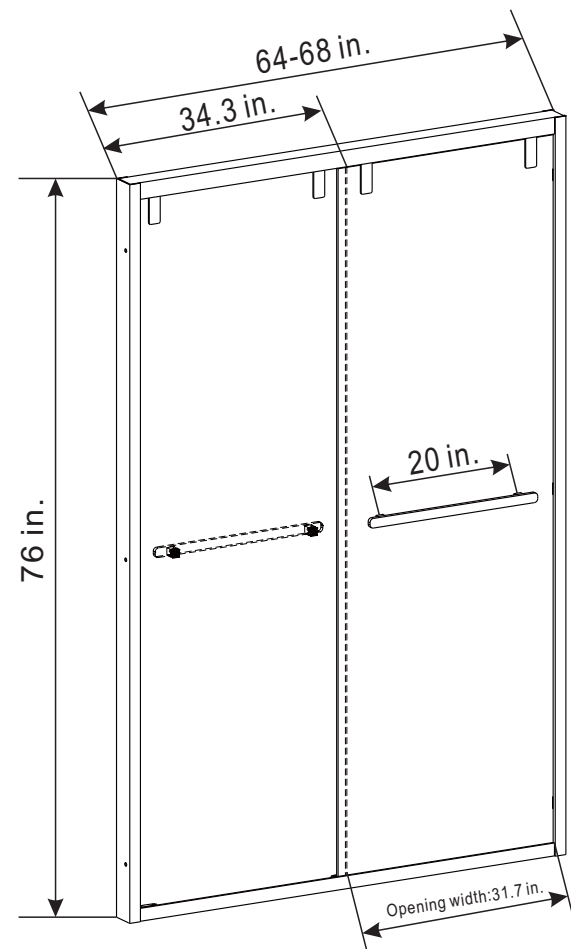

INSTALLATION SPECIFICATION

Item No.	307068-BP-BN
Description	By-pass
Overall Dimensions	68"X76"
Installation Size Range	64"-68"
profile Color	Brushed Nickel
Glass Thickness	8/25"
Glass Color	Transparent&Easy clean
Gross Weight	167LBS
Certifications	ANSI Z97.1-2015

Brescia
By-pass

All measurements are approximate. Measurements may vary +/- 1/25".