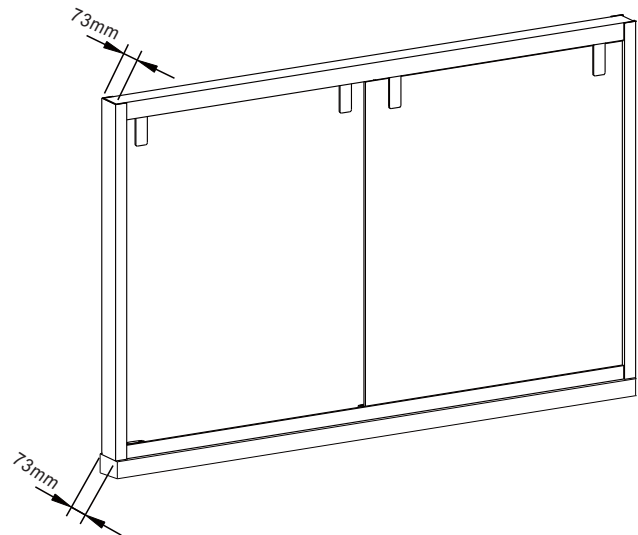

INSTALLATION SPECIFICATION

Item No.	307068-BP-BN
Description	By-pass
Overall Dimensions	68"X76"
Installation Size Range	64"-68"
profile Color	Brushed Nickel
Glass Thickness	8/25"
Glass Color	Transparent&Easy clean
Gross Weight	167LBS
Certifications	ANSI Z97.1-2015

Brescia
By-pass

All measurements are approximate. Measurements may vary +/- 1/25".