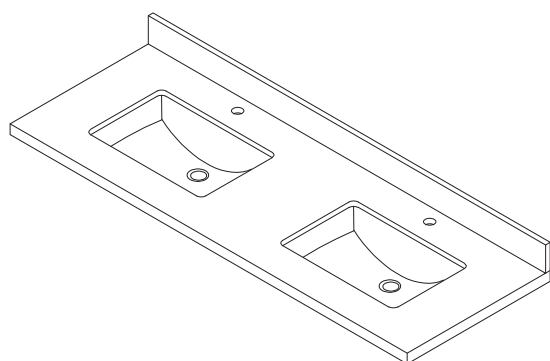

INSTALLATION SPECIFICATION

Sku:	706161M-CTP-GW
Product Dimensions:	61"W x 22"D x 9"H
Sink-External Dimension:	20 ⁷ / ₈ "W x 14 ³ / ₄ "D x 8 ¹ / ₄ "H
Sink-Internal Dimension:	17 ⁵ / ₇ "W x 11 ⁵ / ₈ "D x 6 ⁵ / ₇ "H
Countertop Thickness:	1 ³ / ₇ "
Drain Hole Diameter:	φ 1 ⁷ / ₉ "
Weight:	127.4 lbs
Material:	Engineered Stone
Color Finish:	Grain White (GW)
Edge Polishing:	Flat Edge
Faucet Hole Spacing (in.):	Single Hole
Sink:	Double Sinks

Malaga 61"x22"

Bathroom Vanity Top

All measurements are approximate. Measurements may vary +/- 1/2

Backsplash