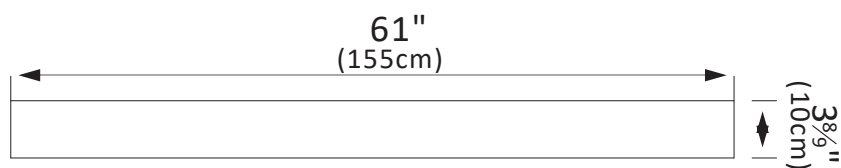

INSTALLATION SPECIFICATION

Sku:	706161M-CTP-GW
Product Dimensions:	61"W x 22"D x 9"H
Sink-External Dimension:	20 ⁷ / ₈ "W x 14 ³ / ₄ "D x 8 ¹ / ₄ "H
Sink-Internal Dimension:	17 ⁵ / ₇ "W x 11 ⁵ / ₈ "D x 6 ⁵ / ₇ "H
Countertop Thickness:	1 ³ / ₇ "
Drain Hole Diameter:	φ 1 ⁷ / ₉ "
Weight:	127.4 lbs
Material:	Engineered Stone
Color Finish:	Grain White (GW)
Edge Polishing:	Flat Edge
Faucet Hole Spacing (in.):	Single Hole
Sink:	Double Sinks

Malaga 61"x22"

Bathroom Vanity Top

All measurements are approximate. Measurements may vary +/- 1/2

Backsplash