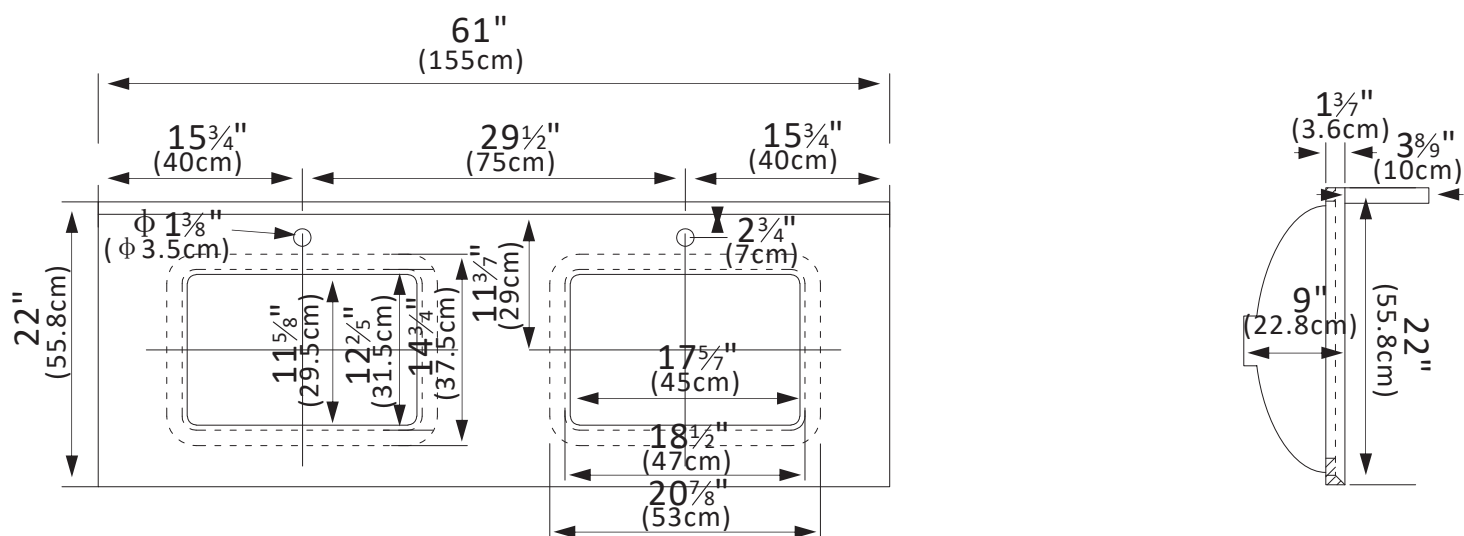

INSTALLATION SPECIFICATION

Sku:	706161M-CTP-GW
Product Dimensions:	61"W x 22"D x 9"H
Sink-External Dimension:	20 ⁷ / ₈ "W x 14 ³ / ₄ "D x 8 ¹ / ₄ "H
Sink-Internal Dimension:	17 ⁵ / ₇ "W x 11 ⁵ / ₈ "D x 6 ⁵ / ₇ "H
Countertop Thickness:	1 ³ / ₇ "
Drain Hole Diameter:	φ 1 ⁷ / ₉ "
Weight:	127.4 lbs
Material:	Engineered Stone
Color Finish:	Grain White (GW)
Edge Polishing:	Flat Edge
Faucet Hole Spacing (in.):	Single Hole
Sink:	Double Sinks

Malaga 61"x22"

Bathroom Vanity Top

All measurements are approximate. Measurements may vary +/- 1/2

Backsplash