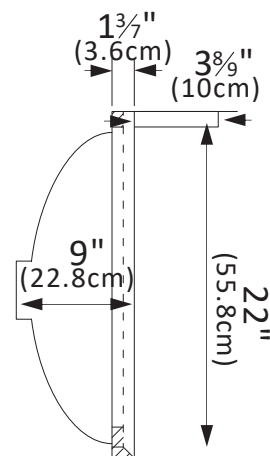

INSTALLATION SPECIFICATION

Sku:	706149-CTP-GW
Product Dimensions:	49"W x 22"D x 9"H
Sink-External Dimension:	20 ⁷ / ₈ "W x 14 ³ / ₄ "D x 8 ¹ / ₄ "H
Sink-Internal Dimension:	17 ⁵ / ₇ "W x 11 ⁵ / ₈ "D x 6 ⁵ / ₇ "H
Countertop Thickness:	1 ³ / ₇ "
Drain Hole Diameter:	φ 1 ⁷ / ₉ "
Weight:	101.4 lbs
Material:	Engineered Stone
Color Finish:	Grain White (GW)
Edge Polishing:	Flat Edge
Faucet Hole Spacing (in.) :	Single Hole
Sink:	Single Sink

Malaga 49"x22"

Bathroom Vanity Top

All measurements are approximate. Measurements may vary +/- 1/2

Backsplash