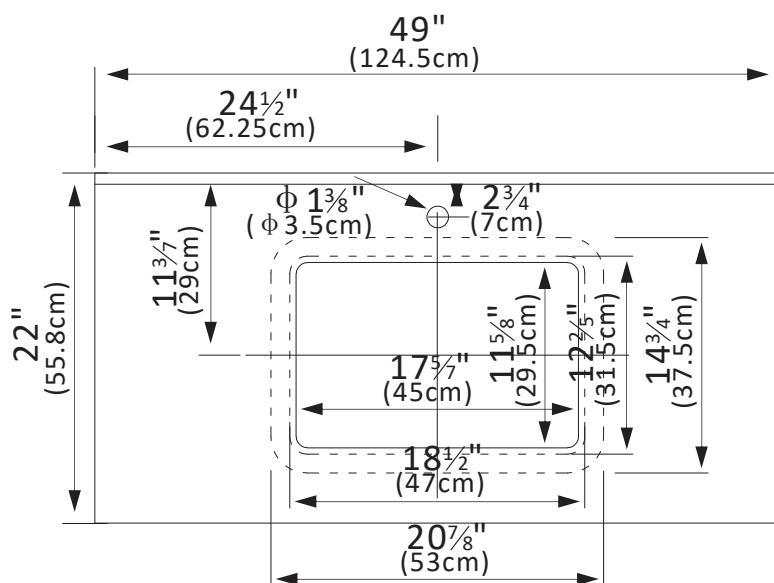

INSTALLATION SPECIFICATION

Sku:	706149-CTP-GW
Product Dimensions:	49"W x 22"D x 9"H
Sink-External Dimension:	20 ⁷ / ₈ "W x 14 ³ / ₄ "D x 8 ¹ / ₄ "H
Sink-Internal Dimension:	17 ⁵ / ₇ "W x 11 ⁵ / ₈ "D x 6 ⁵ / ₇ "H
Countertop Thickness:	1 ³ / ₇ "
Drain Hole Diameter:	φ 1 ⁷ / ₉ "
Weight:	101.4 lbs
Material:	Engineered Stone
Color Finish:	Grain White (GW)
Edge Polishing:	Flat Edge
Faucet Hole Spacing (in.) :	Single Hole
Sink:	Single Sink

Malaga 49"x22"

Bathroom Vanity Top

All measurements are approximate. Measurements may vary +/- 1/2

Backsplash