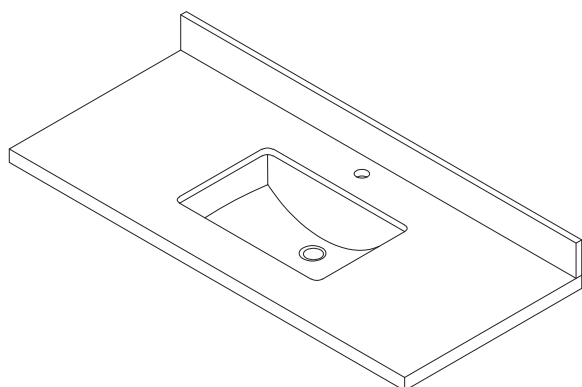

INSTALLATION SPECIFICATION

Sku:	706149-CTP-GW
Product Dimensions:	49"W x 22"D x 9"H
Sink-External Dimension:	20 ⁷ / ₈ "W x 14 ³ / ₄ "D x 8 ¹ / ₄ "H
Sink-Internal Dimension:	17 ⁵ / ₇ "W x 11 ⁵ / ₈ "D x 6 ⁵ / ₇ "H
Countertop Thickness:	1 ³ / ₇ "
Drain Hole Diameter:	φ 1 ⁷ / ₉ "
Weight:	101.4 lbs
Material:	Engineered Stone
Color Finish:	Grain White (GW)
Edge Polishing:	Flat Edge
Faucet Hole Spacing (in.) :	Single Hole
Sink:	Single Sink

Malaga 49"x22"

Bathroom Vanity Top

All measurements are approximate. Measurements may vary +/- 1/2

Backsplash