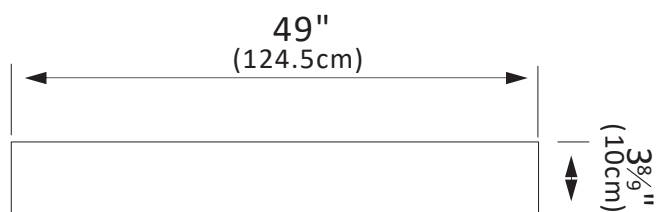

INSTALLATION SPECIFICATION

Sku:	706149-CTP-GW
Product Dimensions:	49"W x 22"D x 9"H
Sink-External Dimension:	20 ⁷ / ₈ "W x 14 ³ / ₄ "D x 8 ¹ / ₄ "H
Sink-Internal Dimension:	17 ⁵ / ₇ "W x 11 ⁵ / ₈ "D x 6 ⁵ / ₇ "H
Countertop Thickness:	1 ³ / ₇ "
Drain Hole Diameter:	φ 1 ⁷ / ₉ "
Weight:	101.4 lbs
Material:	Engineered Stone
Color Finish:	Grain White (GW)
Edge Polishing:	Flat Edge
Faucet Hole Spacing (in.) :	Single Hole
Sink:	Single Sink

Malaga 49"x22"

Bathroom Vanity Top

All measurements are approximate. Measurements may vary +/- 1/2

Backsplash