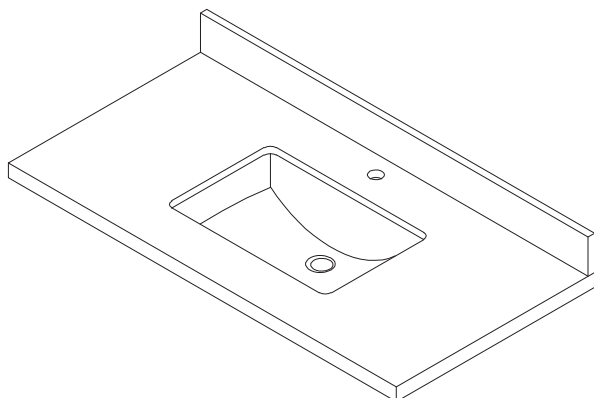

# INSTALLATION SPECIFICATION

SKU:	706143-CTP-GW
Product Dimensions:	43"W x 22"D x 9"H
Sink-External Dimension:	20 <sup>7</sup> / <sub>8</sub> "W x 14 <sup>3</sup> / <sub>4</sub> "D x 8 <sup>1</sup> / <sub>4</sub> "H
Sink-Internal Dimension:	17 <sup>5</sup> / <sub>7</sub> "W x 11 <sup>5</sup> / <sub>8</sub> "D x 6 <sup>5</sup> / <sub>7</sub> "H
Countertop Thickness:	1 <sup>3</sup> / <sub>7</sub> "
Drain Hole Diameter:	φ 1 <sup>7</sup> / <sub>9</sub> "
Weight:	90.2 lbs
Material:	Engineered Stone
Color Finish:	Grain White (GW)
Edge Polishing:	Flat Edge
Faucet Hole Spacing (in.):	Single Hole
Sink:	Single Sink

# Malaga 43"x22"

Bathroom Vanity Top

All measurements are approximate. Measurements may vary +/- 1/2

Backsplash