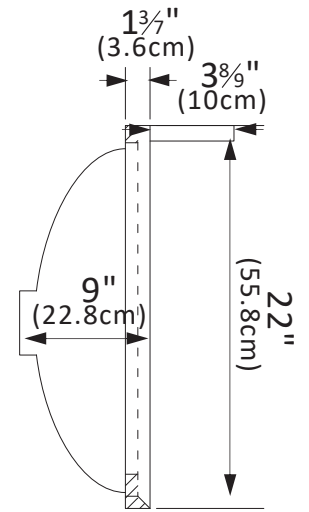

# INSTALLATION SPECIFICATION

SKU:	706143-CTP-GW
Product Dimensions:	43"W x 22"D x 9"H
Sink-External Dimension:	20 <sup>7</sup> / <sub>8</sub> "W x 14 <sup>3</sup> / <sub>4</sub> "D x 8 <sup>1</sup> / <sub>4</sub> "H
Sink-Internal Dimension:	17 <sup>5</sup> / <sub>7</sub> "W x 11 <sup>5</sup> / <sub>8</sub> "D x 6 <sup>5</sup> / <sub>7</sub> "H
Countertop Thickness:	1 <sup>3</sup> / <sub>7</sub> "
Drain Hole Diameter:	φ 1 <sup>7</sup> / <sub>9</sub> "
Weight:	90.2 lbs
Material:	Engineered Stone
Color Finish:	Grain White (GW)
Edge Polishing:	Flat Edge
Faucet Hole Spacing (in.):	Single Hole
Sink:	Single Sink

# Malaga 43"x22"

Bathroom Vanity Top

All measurements are approximate. Measurements may vary +/- 1/2

Backsplash