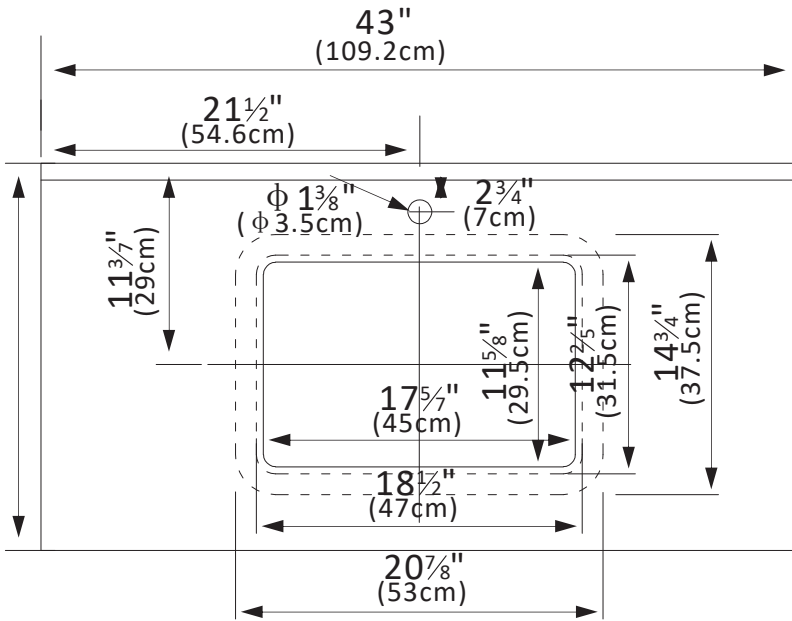

# INSTALLATION SPECIFICATION

SKU:	706143-CTP-GW
Product Dimensions:	43"W x 22"D x 9"H
Sink-External Dimension:	20 <sup>7</sup> / <sub>8</sub> "W x 14 <sup>3</sup> / <sub>4</sub> "D x 8 <sup>1</sup> / <sub>4</sub> "H
Sink-Internal Dimension:	17 <sup>5</sup> / <sub>7</sub> "W x 11 <sup>5</sup> / <sub>8</sub> "D x 6 <sup>5</sup> / <sub>7</sub> "H
Countertop Thickness:	1 <sup>3</sup> / <sub>7</sub> "
Drain Hole Diameter:	φ 1 <sup>7</sup> / <sub>9</sub> "
Weight:	90.2 lbs
Material:	Engineered Stone
Color Finish:	Grain White (GW)
Edge Polishing:	Flat Edge
Faucet Hole Spacing (in.):	Single Hole
Sink:	Single Sink

# Malaga 43"x22"

Bathroom Vanity Top

All measurements are approximate. Measurements may vary +/- 1/2

Backsplash