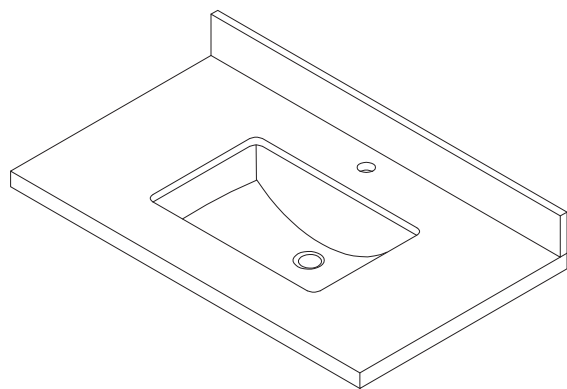

INSTALLATION SPECIFICATION

Sku:	706137-CTP-GW
Product Dimensions:	37"W x 22"D x 9"H
Sink-External Dimension:	20 ⁷ / ₈ "W x 14 ³ / ₄ "D x 8 ¹ / ₄ "H
Sink-Internal Dimension:	17 ⁵ / ₇ "W x 11 ⁵ / ₈ "D x 6 ⁵ / ₇ "H
Countertop Thickness:	1 ³ / ₇ "
Drain Hole Diameter:	φ 1 ³ / ₈ "
Weight:	79.4 lbs
Material:	Engineered Stone
Color Finish:	Grain White (GW)
Edge Polishing:	Flat Edge
Faucet Hole Spacing (in.):	Specification-Sheet_MVT-MALA37-GW.pdf
Sink:	Single Sink

Malaga 37"x22"

Bathroom Vanity Top

All measurements are approximate. Measurements may vary +/- 1/2

Backsplash