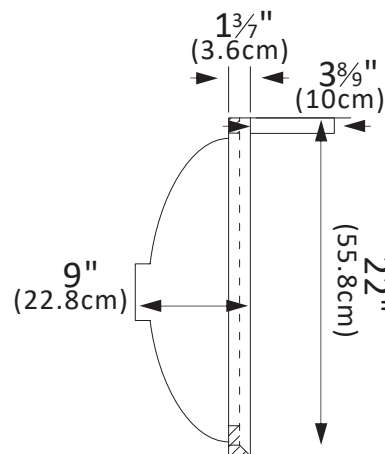

INSTALLATION SPECIFICATION

Sku:	706137-CTP-GW
Product Dimensions:	37"W x 22"D x 9"H
Sink-External Dimension:	20 ⁷ / ₈ "W x 14 ³ / ₄ "D x 8 ¹ / ₄ "H
Sink-Internal Dimension:	17 ⁵ / ₇ "W x 11 ⁵ / ₈ "D x 6 ⁵ / ₇ "H
Countertop Thickness:	1 ³ / ₇ "
Drain Hole Diameter:	φ 1 ³ / ₈ "
Weight:	79.4 lbs
Material:	Engineered Stone
Color Finish:	Grain White (GW)
Edge Polishing:	Flat Edge
Faucet Hole Spacing (in.):	Specification-Sheet_MVT-MALA37-GW.pdf
Sink:	Single Sink

Malaga 37"x22"

Bathroom Vanity Top

All measurements are approximate. Measurements may vary +/- 1/2

Backsplash