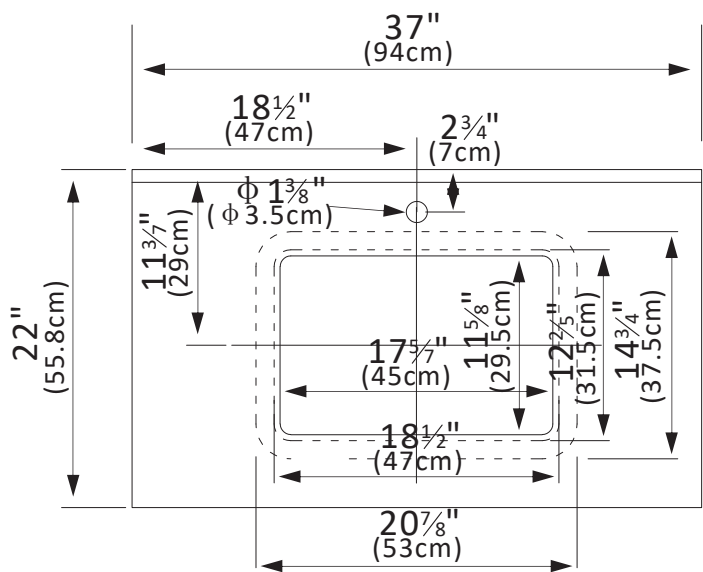

INSTALLATION SPECIFICATION

Sku:	706137-CTP-GW
Product Dimensions:	37"W x 22"D x 9"H
Sink-External Dimension:	20 ⁷ / ₈ "W x 14 ³ / ₄ "D x 8 ¹ / ₄ "H
Sink-Internal Dimension:	17 ⁵ / ₇ "W x 11 ⁵ / ₈ "D x 6 ⁵ / ₇ "H
Countertop Thickness:	1 ³ / ₇ "
Drain Hole Diameter:	φ 1 ³ / ₈ "
Weight:	79.4 lbs
Material:	Engineered Stone
Color Finish:	Grain White (GW)
Edge Polishing:	Flat Edge
Faucet Hole Spacing (in.):	Specification-Sheet_MVT-MALA37-GW.pdf
Sink:	Single Sink

Malaga 37"x22"

Bathroom Vanity Top

All measurements are approximate. Measurements may vary +/- 1/2

Backsplash