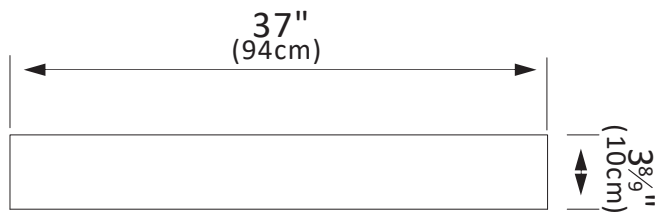

INSTALLATION SPECIFICATION

Sku:	706137-CTP-GW
Product Dimensions:	37"W x 22"D x 9"H
Sink-External Dimension:	20 ⁷ / ₈ "W x 14 ³ / ₄ "D x 8 ¹ / ₄ "H
Sink-Internal Dimension:	17 ⁵ / ₇ "W x 11 ⁵ / ₈ "D x 6 ⁵ / ₇ "H
Countertop Thickness:	1 ³ / ₇ "
Drain Hole Diameter:	φ 1 ³ / ₈ "
Weight:	79.4 lbs
Material:	Engineered Stone
Color Finish:	Grain White (GW)
Edge Polishing:	Flat Edge
Faucet Hole Spacing (in.):	Specification-Sheet_MVT-MALA37-GW.pdf
Sink:	Single Sink

Malaga 37"x22"

Bathroom Vanity Top

All measurements are approximate. Measurements may vary +/- 1/2

Backsplash