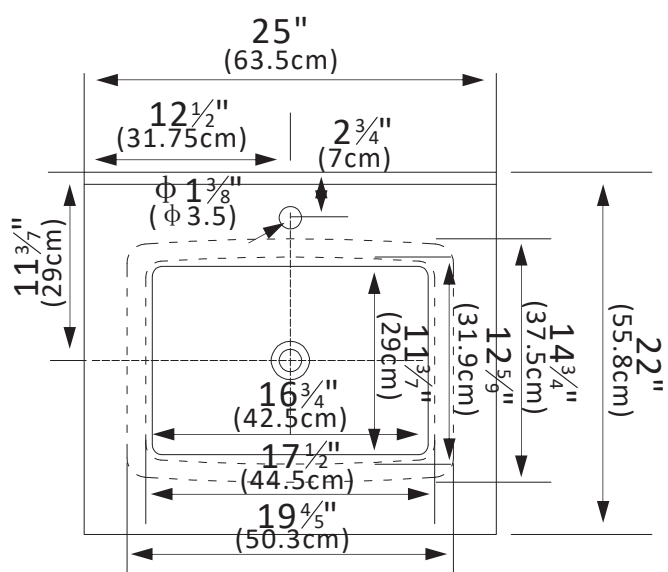

INSTALLATION SPECIFICATION

Sku:	706125-CTP-GW
Product Dimensions:	25"W x 22"D x 9"H
Sink-External Dimension:	19 ⁴ / ₅ "W x 14 ³ / ₄ "D x 7 ⁷ / ₈ "H
Sink-Internal Dimension:	16 ³ / ₄ "W x 11 ³ / ₇ "D x 6 ⁸ / ₉ "H
Countertop Thickness:	1 ³ / ₇ "
Drain Hole Diameter:	φ 1 ³ / ₈ "
Weight:	55.8 lbs
Material:	Engineered Stone
Color Finish:	Grain White (GW)
Edge Polishing:	Flat Edge
Faucet Hole Spacing (in.):	Single Hole
Sink:	Single Sink

Malaga 25"x22"

Bathroom Vanity Top

All measurements are approximate. Measurements may vary +/- 1/2

Backsplash