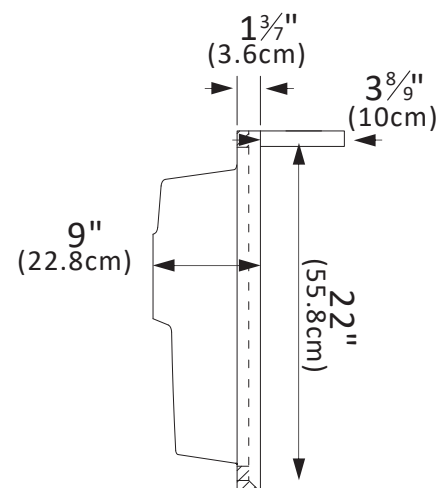

INSTALLATION SPECIFICATION

Sku:	706125-CTP-GW
Product Dimensions:	25"W x 22"D x 9"H
Sink-External Dimension:	19 ⁴ / ₅ "W x 14 ³ / ₄ "D x 7 ⁷ / ₈ "H
Sink-Internal Dimension:	16 ³ / ₄ "W x 11 ³ / ₇ "D x 6 ⁸ / ₉ "H
Countertop Thickness:	1 ³ / ₇ "
Drain Hole Diameter:	φ 1 ³ / ₈ "
Weight:	55.8 lbs
Material:	Engineered Stone
Color Finish:	Grain White (GW)
Edge Polishing:	Flat Edge
Faucet Hole Spacing (in.):	Single Hole
Sink:	Single Sink

Malaga 25"x22"

Bathroom Vanity Top

All measurements are approximate. Measurements may vary +/- 1/2

Backsplash