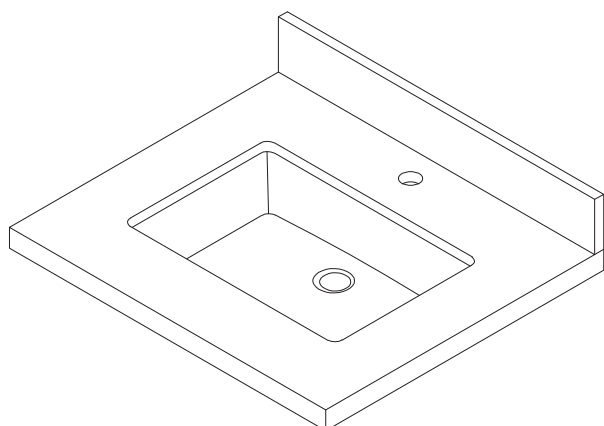

INSTALLATION SPECIFICATION

Sku:	706125-CTP-GW
Product Dimensions:	25"W x 22"D x 9"H
Sink-External Dimension:	19 ⁴ / ₅ "W x 14 ³ / ₄ "D x 7 ⁷ / ₈ "H
Sink-Internal Dimension:	16 ³ / ₄ "W x 11 ³ / ₇ "D x 6 ⁸ / ₉ "H
Countertop Thickness:	1 ³ / ₇ "
Drain Hole Diameter:	φ 1 ³ / ₈ "
Weight:	55.8 lbs
Material:	Engineered Stone
Color Finish:	Grain White (GW)
Edge Polishing:	Flat Edge
Faucet Hole Spacing (in.):	Single Hole
Sink:	Single Sink

Malaga 25"x22"

Bathroom Vanity Top

All measurements are approximate. Measurements may vary +/- 1/2

Backsplash