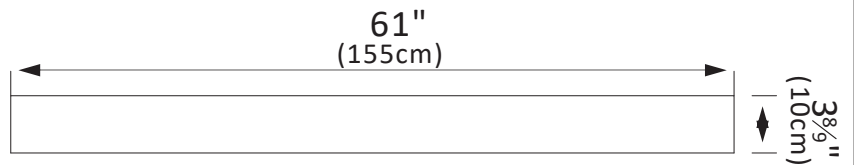

INSTALLATION SPECIFICATION

Sku:	706361M-CTP-GW
Product Dimensions:	61"W x 22"D x 9"H
Sink-External Dimension:	20 ⁷ / ₈ "W x 14 ³ / ₄ "D x 8 ¹ / ₄ "H
Sink-Internal Dimension:	17 ⁵ / ₇ "W x 11 ⁵ / ₈ "D x 6 ⁵ / ₇ "H
Countertop Thickness:	1 ³ / ₇ "
Drain Hole Diameter:	φ 1 ³ / ₈ "
Weight:	127.4 lbs
Material:	Engineered Stone
Color Finish:	GrainWhite (GW)
Edge Polishing:	Flat Edge
Faucet Hole Spacing (in.) :	4 in.Widespread
Sink:	Double Sinks

Jaen 61"x22"

Bathroom Vanity Top

All measurements are approximate .Measurements may vary +/-1/2

Backsplash