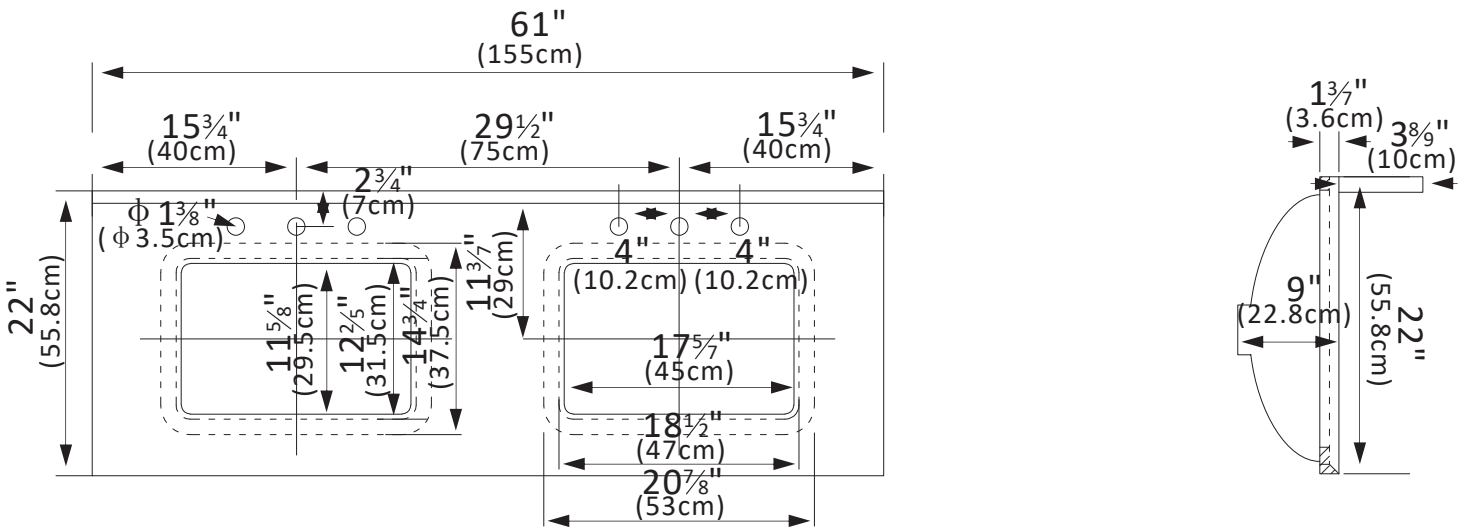

INSTALLATION SPECIFICATION

Sku:	706361M-CTP-GW
Product Dimensions:	61"W x 22"D x 9"H
Sink-External Dimension:	20 ⁷ / ₈ "W x 14 ³ / ₄ "D x 8 ¹ / ₄ "H
Sink-Internal Dimension:	17 ⁵ / ₇ "W x 11 ⁵ / ₈ "D x 6 ⁵ / ₇ "H
Countertop Thickness:	1 ³ / ₇ "
Drain Hole Diameter:	φ 1 ³ / ₈ "
Weight:	127.4 lbs
Material:	Engineered Stone
Color Finish:	GrainWhite (GW)
Edge Polishing:	Flat Edge
Faucet Hole Spacing (in.) :	4 in.Widespread
Sink:	Double Sinks

Jaen 61"x22"

Bathroom Vanity Top

All measurements are approximate .Measurements may vary +/-1/2

Backsplash