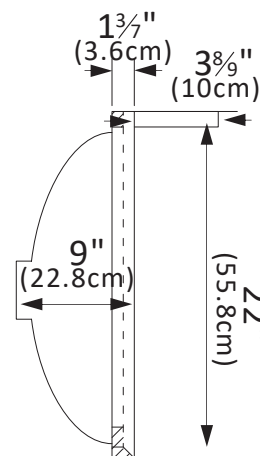

# INSTALLATION SPECIFICATION

Sku:	706349-CTP-GW
Product Dimensions:	49"W x 22"D x 9"H
Sink-External Dimension:	20 <sup>7</sup> / <sub>8</sub> "W x 14 <sup>3</sup> / <sub>4</sub> "D x 8 <sup>1</sup> / <sub>4</sub> "H
Sink-Internal Dimension:	17 <sup>5</sup> / <sub>7</sub> "W x 11 <sup>5</sup> / <sub>8</sub> "D x 6 <sup>5</sup> / <sub>7</sub> "H
Countertop Thickness:	1 <sup>3</sup> / <sub>7</sub> "
Drain Hole Diameter:	φ 1 <sup>7</sup> / <sub>9</sub> "
Weight:	101.4 lbs
Material:	Engineered Stone
Color Finish:	Grain White (GW)
Edge Polishing:	Flat Edge
Faucet Hole Spacing (in.) :	4 in.Widespread
Sink:	Single Sink:

## Jaen 49"x22"

Bathroom Vanity Top

All measurements are approximate. Measurements may vary +/- 1/2

Backsplash