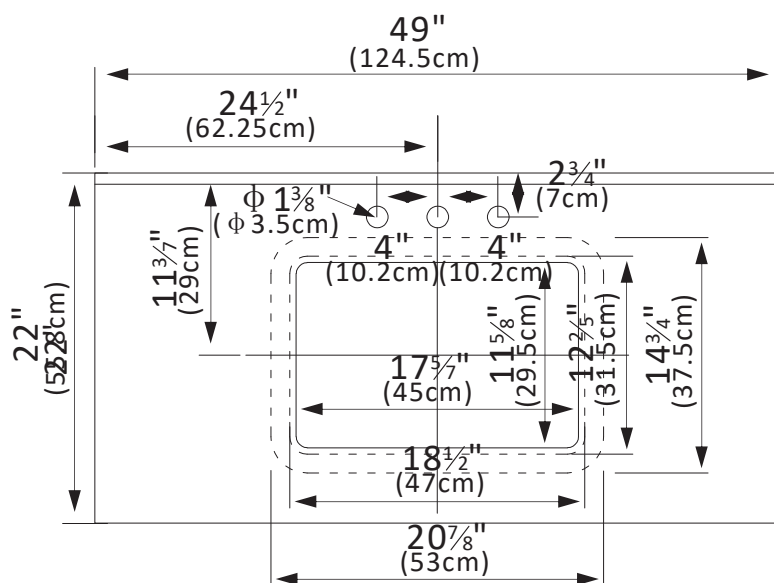

# INSTALLATION SPECIFICATION

Sku:	706349-CTP-GW
Product Dimensions:	49"W x 22"D x 9"H
Sink-External Dimension:	20 <sup>7</sup> / <sub>8</sub> "W x 14 <sup>3</sup> / <sub>4</sub> "D x 8 <sup>1</sup> / <sub>4</sub> "H
Sink-Internal Dimension:	17 <sup>5</sup> / <sub>7</sub> "W x 11 <sup>5</sup> / <sub>8</sub> "D x 6 <sup>5</sup> / <sub>7</sub> "H
Countertop Thickness:	1 <sup>3</sup> / <sub>7</sub> "
Drain Hole Diameter:	φ 1 <sup>7</sup> / <sub>9</sub> "
Weight:	101.4 lbs
Material:	Engineered Stone
Color Finish:	Grain White (GW)
Edge Polishing:	Flat Edge
Faucet Hole Spacing (in.) :	4 in.Widespread
Sink:	Single Sink:

## Jaen 49"x22"

Bathroom Vanity Top

All measurements are approximate. Measurements may vary +/- 1/2

Backsplash