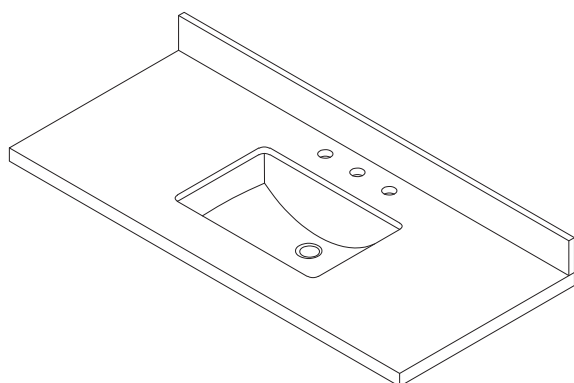

# INSTALLATION SPECIFICATION

Sku:	706349-CTP-GW
Product Dimensions:	49"W x 22"D x 9"H
Sink-External Dimension:	20 <sup>7</sup> / <sub>8</sub> "W x 14 <sup>3</sup> / <sub>4</sub> "D x 8 <sup>1</sup> / <sub>4</sub> "H
Sink-Internal Dimension:	17 <sup>5</sup> / <sub>7</sub> "W x 11 <sup>5</sup> / <sub>8</sub> "D x 6 <sup>5</sup> / <sub>7</sub> "H
Countertop Thickness:	1 <sup>3</sup> / <sub>7</sub> "
Drain Hole Diameter:	φ 1 <sup>7</sup> / <sub>9</sub> "
Weight:	101.4 lbs
Material:	Engineered Stone
Color Finish:	Grain White (GW)
Edge Polishing:	Flat Edge
Faucet Hole Spacing (in.) :	4 in.Widespread
Sink:	Single Sink:

## Jaen 49"x22"

Bathroom Vanity Top

All measurements are approximate. Measurements may vary +/- 1/2

Backsplash