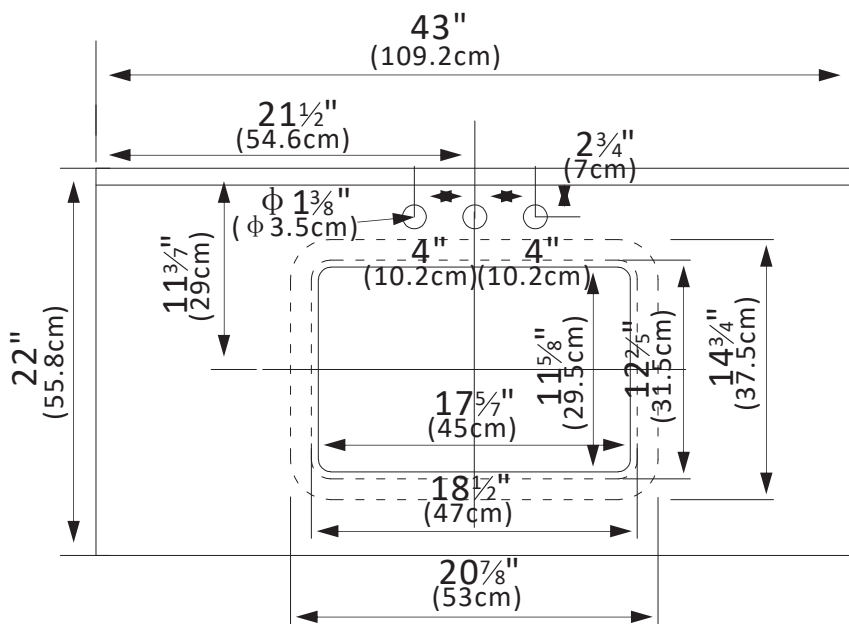

INSTALLATION SPECIFICATION

Sku:	706343-CTP-GW
Product Dimensions:	43"W x 22"D x 9"H
Sink-External Dimension:	20 ⁷ / ₈ "W x 14 ³ / ₄ "D x 8 ¹ / ₄ "H
Sink-Internal Dimension:	17 ⁵ / ₇ "W x 11 ⁵ / ₈ "D x 6 ⁵ / ₇ "H
Countertop Thickness:	1 ³ / ₇ "
Drain Hole Diameter:	φ 1 ⁷ / ₉ "
Weight:	90.2 lbs
Material:	Engineered Stone
Color Finish:	Grain White (GW)
Edge Polishing:	Flat Edge
Faucet Hole Spacing (in.):	4 in. Widespread
Sink:	Single Sink

Jaen 43"x22"

Bathroom Vanity Top

All measurements are approximate. Measurements may vary +/- 1/2

Backsplash