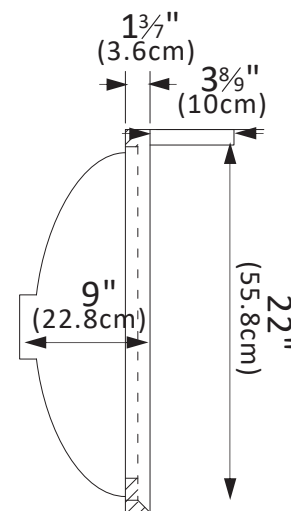

INSTALLATION SPECIFICATION

Sku:	706343-CTP-GW
Product Dimensions:	43"W x 22"D x 9"H
Sink-External Dimension:	20 ⁷ / ₈ "W x 14 ³ / ₄ "D x 8 ¹ / ₄ "H
Sink-Internal Dimension:	17 ⁵ / ₇ "W x 11 ⁵ / ₈ "D x 6 ⁵ / ₇ "H
Countertop Thickness:	1 ³ / ₇ "
Drain Hole Diameter:	φ 1 ⁷ / ₉ "
Weight:	90.2 lbs
Material:	Engineered Stone
Color Finish:	Grain White (GW)
Edge Polishing:	Flat Edge
Faucet Hole Spacing (in.):	4 in. Widespread
Sink:	Single Sink

Jaen 43"x22"

Bathroom Vanity Top

All measurements are approximate. Measurements may vary +/- 1/2

Backsplash