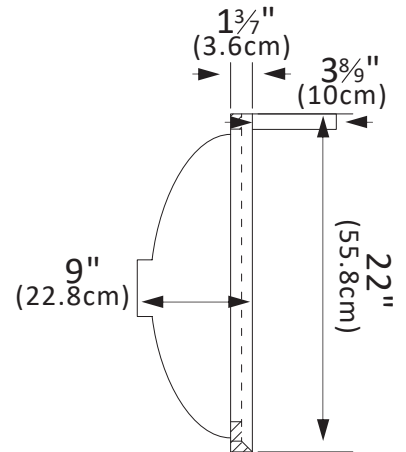

# INSTALLATION SPECIFICATION

Sku:	706337-CTP-GW
Product Dimensions:	37"W x 22"D x 9"H
Sink-External Dimension:	20 <sup>7</sup> / <sub>8</sub> "W x 14 <sup>3</sup> / <sub>4</sub> "D x 8 <sup>3</sup> / <sub>4</sub> "H
Sink-Internal Dimension:	17 <sup>5</sup> / <sub>7</sub> "W x 11 <sup>5</sup> / <sub>8</sub> "D x 6 <sup>5</sup> / <sub>7</sub> "H
Countertop Thickness:	1 <sup>3</sup> / <sub>7</sub> "
Drain Hole Diameter:	φ 1 <sup>7</sup> / <sub>9</sub> "
Weight:	79.4 lbs
Material:	Engineered Stone
Color Finish:	Grain White (GW)
Edge Polishing:	Flat Edge
Faucet Hole Spacing (in.):	4 in. Widespread
Sink:	Single Sink

# Jaen 37"x22"

Bathroom Vanity Top

All measurements are approximate. Measurements may vary +/- 1/2

Backsplash