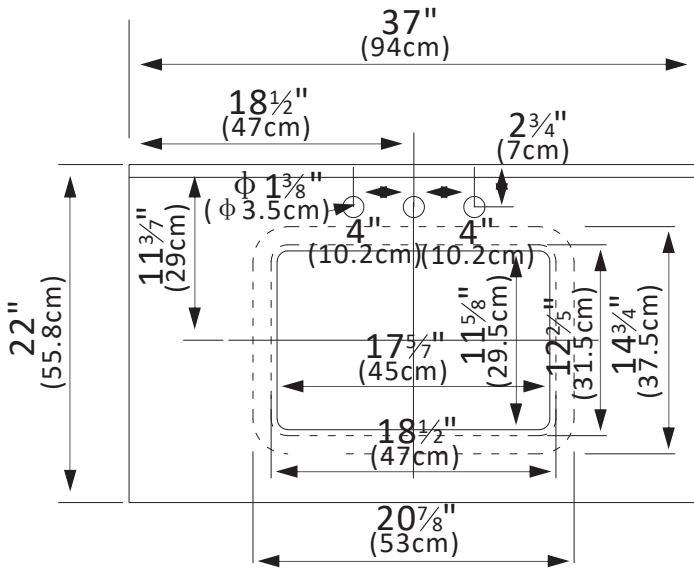

# INSTALLATION SPECIFICATION

Sku:	706337-CTP-GW
Product Dimensions:	37"W x 22"D x 9"H
Sink-External Dimension:	20 <sup>7</sup> / <sub>8</sub> "W x 14 <sup>3</sup> / <sub>4</sub> "D x 8 <sup>3</sup> / <sub>4</sub> "H
Sink-Internal Dimension:	17 <sup>5</sup> / <sub>7</sub> "W x 11 <sup>5</sup> / <sub>8</sub> "D x 6 <sup>5</sup> / <sub>7</sub> "H
Countertop Thickness:	1 <sup>3</sup> / <sub>7</sub> "
Drain Hole Diameter:	φ 1 <sup>7</sup> / <sub>9</sub> "
Weight:	79.4 lbs
Material:	Engineered Stone
Color Finish:	Grain White (GW)
Edge Polishing:	Flat Edge
Faucet Hole Spacing (in.):	4 in. Widespread
Sink:	Single Sink

# Jaen 37"x22"

Bathroom Vanity Top

All measurements are approximate. Measurements may vary +/- 1/2

Backsplash