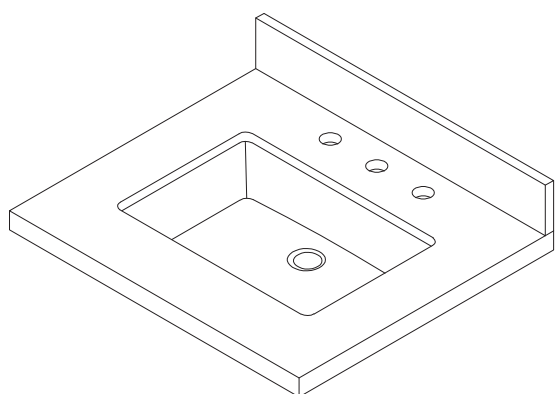

INSTALLATION SPECIFICATION

Sku:	706325-CTP-GW
Product Dimensions:	25"Wx 22"Dx 9"H
Sink-External Dimension:	19 ⁴ / ₅ "W x 14 ³ / ₄ "D x 7 ² / ₇ "H
Sink-Internal Dimension:	16 ³ / ₄ "W x 11 ³ / ₇ "D x 6 ⁸ / ₉ "H
Countertop Thickness:	1 ³ / ₇ "
Drain Hole Diameter:	φ 1 ³ / ₉ "
Weight:	55.8 lbs
Material:	Engineered Stone
Color Finish:	Grain White (GW)
Edge Polishing:	Flat Edge
Faucet Hole Spacing (in.):	4 in. Widespread
Sink:	Single Sink

Jaen 25"x22"

Bathroom Vanity Top

All measurements are approximate. Measurements may vary +/- 1/2

Backsplash