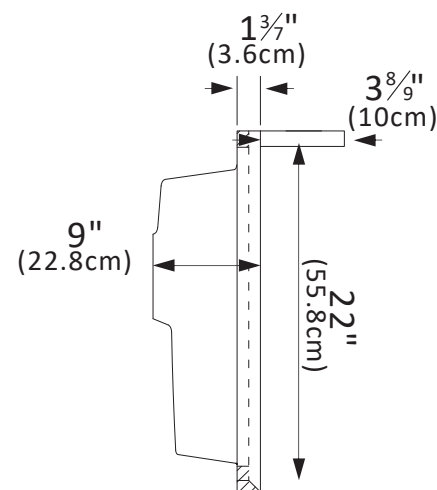

INSTALLATION SPECIFICATION

Sku:	706325-CTP-GW
Product Dimensions:	25"Wx 22"Dx 9"H
Sink-External Dimension:	19 ⁴ / ₅ "W x 14 ³ / ₄ "D x 7 ² / ₇ "H
Sink-Internal Dimension:	16 ³ / ₄ "W x 11 ³ / ₇ "D x 6 ⁸ / ₉ "H
Countertop Thickness:	1 ³ / ₇ "
Drain Hole Diameter:	φ 1 ³ / ₉ "
Weight:	55.8 lbs
Material:	Engineered Stone
Color Finish:	Grain White (GW)
Edge Polishing:	Flat Edge
Faucet Hole Spacing (in.):	4 in. Widespread
Sink:	Single Sink

Jaen 25"x22"

Bathroom Vanity Top

All measurements are approximate. Measurements may vary +/- 1/2

Backsplash