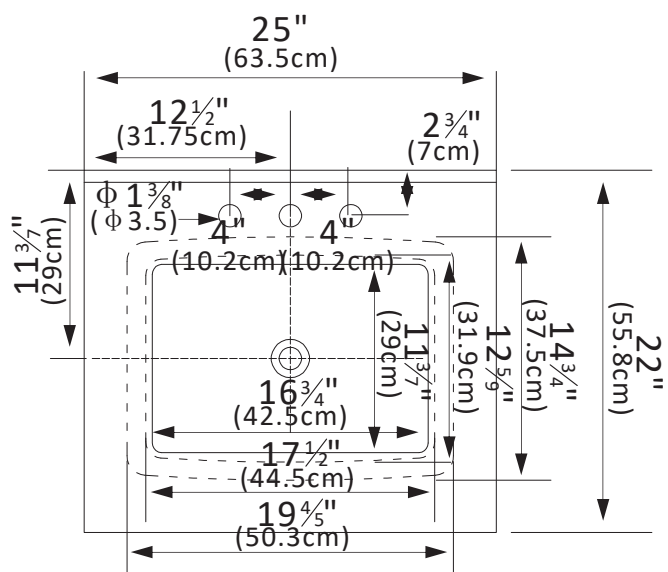

INSTALLATION SPECIFICATION

Sku:	706325-CTP-GW
Product Dimensions:	25"Wx 22"Dx 9"H
Sink-External Dimension:	19 ⁴ / ₅ "W x 14 ³ / ₄ "D x 7 ² / ₇ "H
Sink-Internal Dimension:	16 ³ / ₄ "W x 11 ³ / ₇ "D x 6 ⁸ / ₉ "H
Countertop Thickness:	1 ³ / ₇ "
Drain Hole Diameter:	φ 1 ³ / ₉ "
Weight:	55.8 lbs
Material:	Engineered Stone
Color Finish:	Grain White (GW)
Edge Polishing:	Flat Edge
Faucet Hole Spacing (in.):	4 in. Widespread
Sink:	Single Sink

Jaen 25"x22"

Bathroom Vanity Top

All measurements are approximate. Measurements may vary +/- 1/2

Backsplash