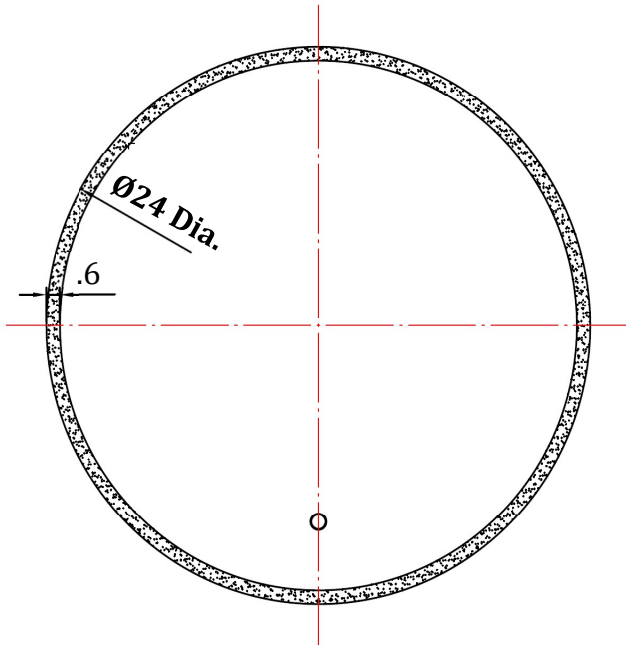

## SAFETY

- IP44 Rated
- Safety Backed Mirror
- UL Listed

(Top View)

(Front View)

(Back View)

Model #	Cabinet Exterior Dimensions	Cabinet Interior Dimensions	Cabinet Door Dimensions
	W x H x D	W x H x D	Diameter
69002424	15.6" x 15.1" x 4.4"	14.1" x 14" x 4"	24"