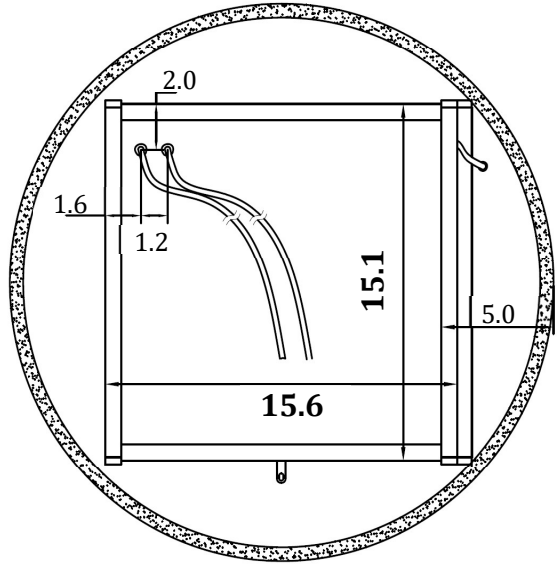

(Top View)

(Front View)

(Back View)

Model #	Cabinet Exterior Dimensions	Cabinet Interior Dimensions	Cabinet Door Dimensions
	W x H x D	W x H x D	Diameter
69002424	15.6" x 15.1" x 4.4"	14.1" x 14" x 4"	24"