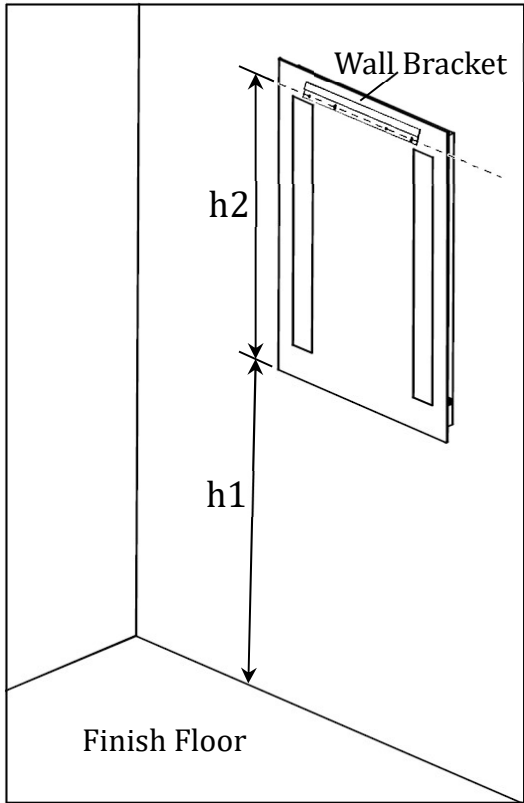

ADA INSTALLATION GUIDES

Installations Above Lavatories or Countertops				
Model #	Mounting	h1 min.	h1 max.	h2
63703632	Portrait	38 7/8	39 1/4	31 5/8
63704635	Portrait	28 7/8	39 1/4	41 5/8
63705636	Landscape	38 7/8	39 1/4	31 5/8
63705636	Portrait	18 7/8	39 1/4	51 5/8

Other Installations				
Model #	Mounting	h1 min.	h1 max.	h2
63704635	Portrait	28 7/8	34 1/4	41 5/8
63705636	Portrait	18 7/8	34 1/4	51 5/8

h1 = Distance from Finish Floor to bottom of the mirror.

h2 = Distance from bottom of the mirror to Wall Bracket mounting location.

NOTE:

1. Models MUST be mounted in the position as listed.
2. Models NOT listed in the charts are NOT compatible with ADA applications.