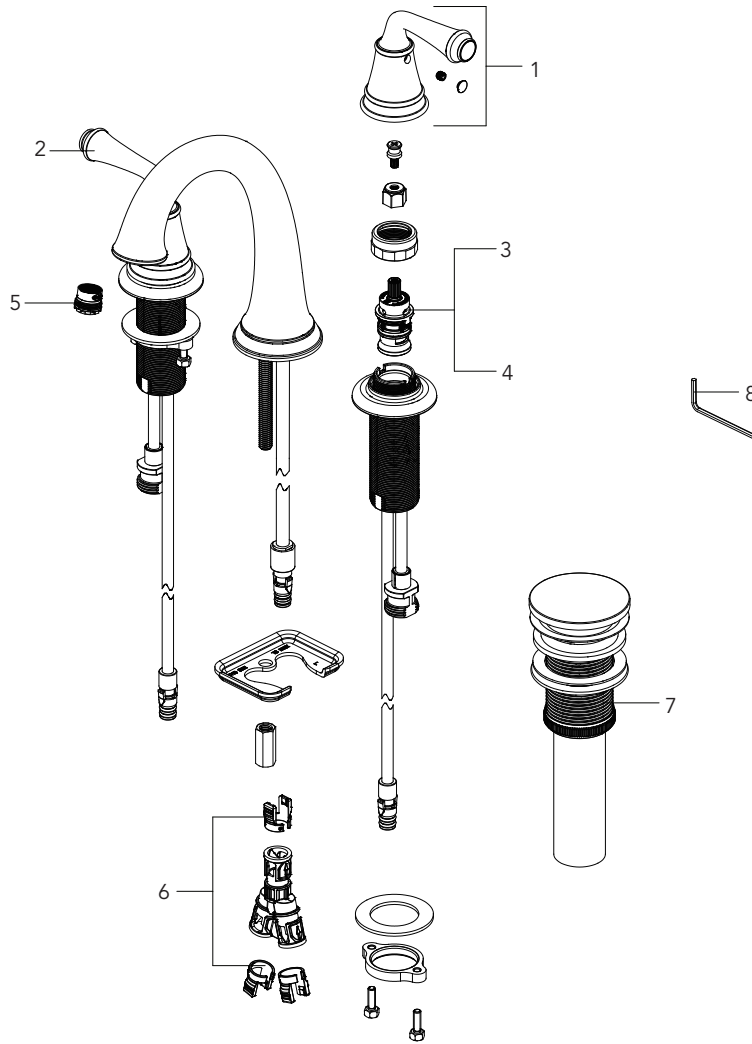

MISENO

MNO721L

TWO HANDLE LAVATORY FAUCET

No.	Part Name	Part No.
1	Handle C	OBPF7F13125*
2	Handle H	OBPF7F13124*
3	Cartridge H	OBPF220035
4	Cartridge C	OBPF220036
5	Aerator	OBPF530187
6	Three Way Connector	OBPF870595
7	Press pop-up assembly	OBPF940196*
8	2.5mm Hex Allen Wrench	OBPF1RP70221