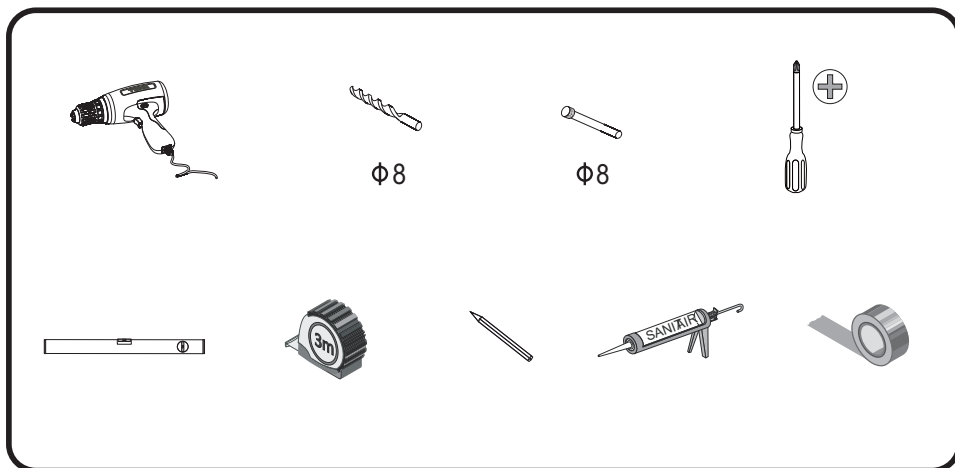

# Installation Manual

1、 Parts List	01
2、 Installation instructions	03
3、 Installation Instructions	08
4、 Installation & adjustment of drawer	09
5、 The way to take off the drawer	10

## Tools List

## The way to take off the drawer

1

2

metal box

wooden drawer