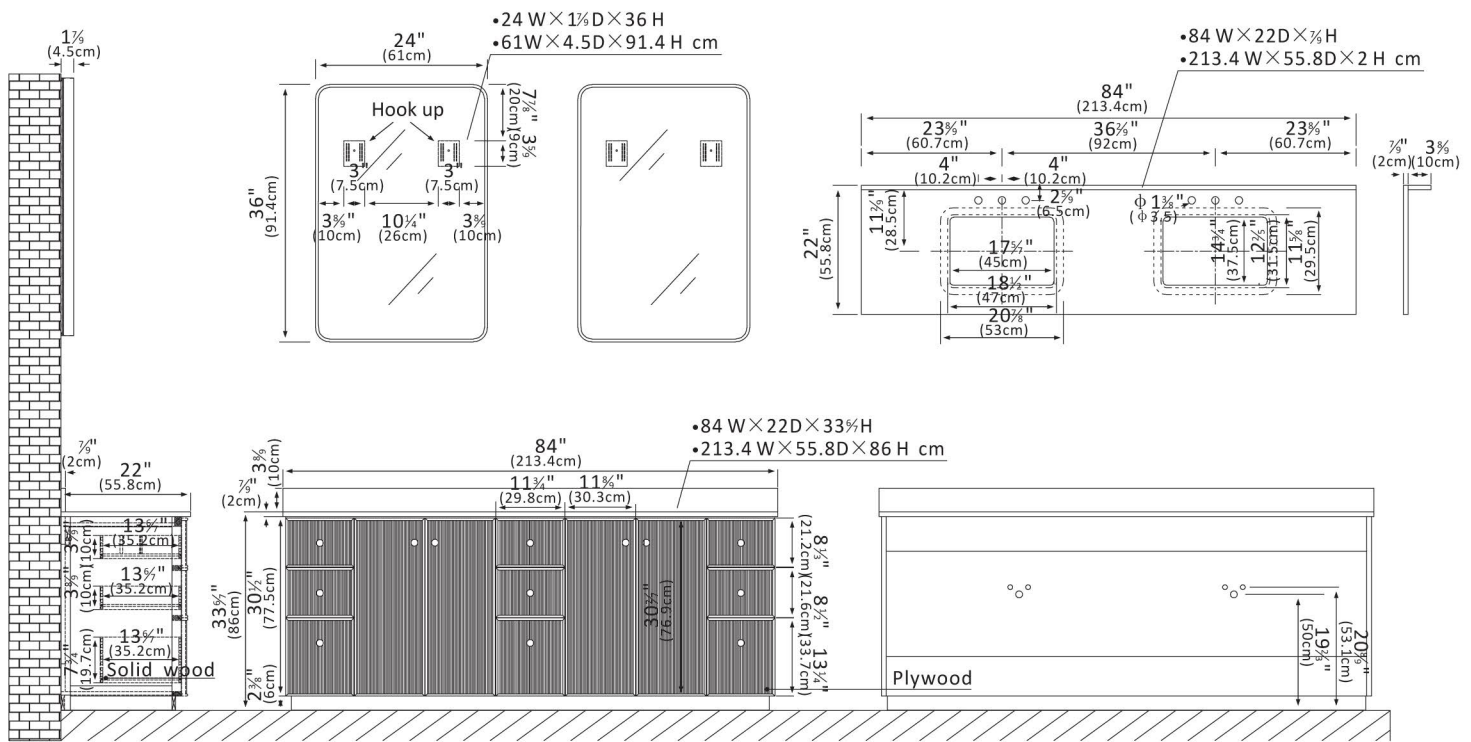

Oza Vanity Collection

Features

- **Durable Materials:** Crafted from natural, imported solid wood for superior durability and long-lasting beauty.
- **Stunning Finish:** Available in your choice of a beautiful Aged Dark Brown Oak or Aged Natural Oak finish to complement your décor, using environmentally friendly Sherwin-Williams paint products.
- **Ample Storage Space:** Four soft-closing doors and nine sturdy, soft-closing dovetail drawers offer ample space for all your toiletries. Built-in partition storage space in the drawer allow you to keep toiletries and other items neatly organized.
- **High-Quality Hardware:** Rugged zinc alloy knurled Brushed Gold handle adds a cool touch of style and contrast against the textured wood.
- **Modern Top:** 0.8"-thick, quartz stone top in Fish Maw White with backsplash provides a clean and elegant look. With a high-gloss, anti-fouling coating, the countertop is scratch-resistant, wear-resistant, and easy to clean.
- **Nano-Coated Basin:** Bright white Nano anti-fouling coating ceramic undermount sink with overflow blends seamlessly with the stone vanity top.
- **Practical Functionality:** Built-in UL-listed power and USB outlets offer a practical way to power beauty and grooming appliances. Includes convenient hair dryer organizer that keeps your favorite tool within easy reach.
- **Matching Mirrors:** Double, rectangular, aluminum-framed mirrors complement the vanity and tie it all together. (Mirror Option)
- **Faucet Type:** Countertop has pre-drilled, standard 8-inch widespread faucet holes.
- **Accessories:** Does not include faucet, drain assembly or P-trap, Storage Cabinet. Comes fully assembled and ready to install in your bathroom.
- **No Installation Required:** Freestanding bathroom vanity (without back panel) comes fully assembled for your convenience. Designed for easy, no-hassle plumbing and faucet installation.
- **Full Warranty:** 1-Year Manufacturer Warranty—purchase with 100% peace of mind.
- **Country of Origin:** Vietnam