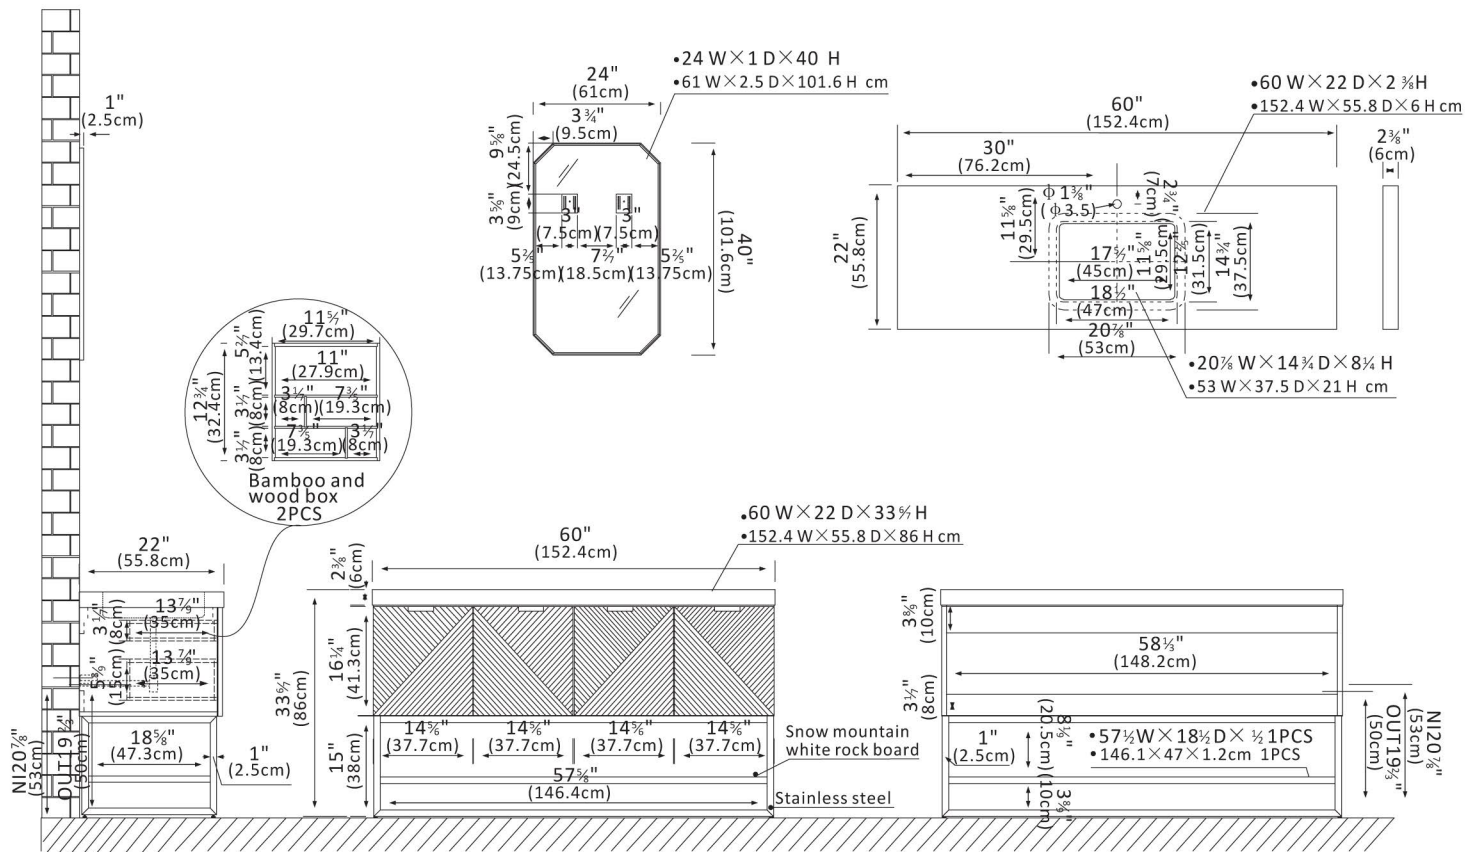

Mahon Vanity Collection

Features

- **Durable Materials:** Crafted from composite-technology, moisture-proof board for superior durability and long-lasting beauty.
- **Stunning Finish:** Available in a beautiful North American Deep Walnut finish to complement your décor, using environmentally friendly paint products.
- **Ample Storage Space:** Two soft-closing doors and four sturdy, soft-closing drawers offer ample space for all your toiletries. Cabinet shelving and built-in partitions in one drawer allow you to keep toiletries and other items neatly organized.
- **High-Quality Hardware:** The rugged zinc alloy knurled handle in Brushed Gold or Matte Black finish adds a cool touch of style and contrast against the textured wood. The matching metal bracket support base and open fixed shelf is equipped with a Mountain White sintered stone board.
- **Modern Top:** 2.4"-thick, White grain composite stone top without backsplash lends a fresh and contemporary look. With a high-gloss, anti-fouling coating, the countertop is scratch-resistant, wear-resistant, and easy to clean.
- **Nano-Coated Basin:** Bright white ceramic undermount sink with overflow features Nano anti-fouling coating and blends seamlessly with the stone vanity top.
- **Practical Functionality:** Built-in UL-listed power and USB outlets offer a convenient way to power beauty and grooming appliances.
- **Matching Mirror:** Single stainless steel-framed mirror in a unique octagonal shape complement the vanity and tie it all together. (Mirror Option)
- **Faucet Type:** Countertop has a pre-drilled, standard 1-3/8" faucet hole.
- **Accessories:** Does not include faucet, drain assembly, backsplash, P-trap, or storage cabinet.
- **No Installation Required:** Freestanding bathroom vanity (without back panel) comes fully assembled for your convenience. Designed for easy, no-hassle plumbing and faucet installation.
- **Full Warranty:** 1-Year Manufacturer Warranty—purchase with 100% peace of mind.
- **Country of Origin:** China