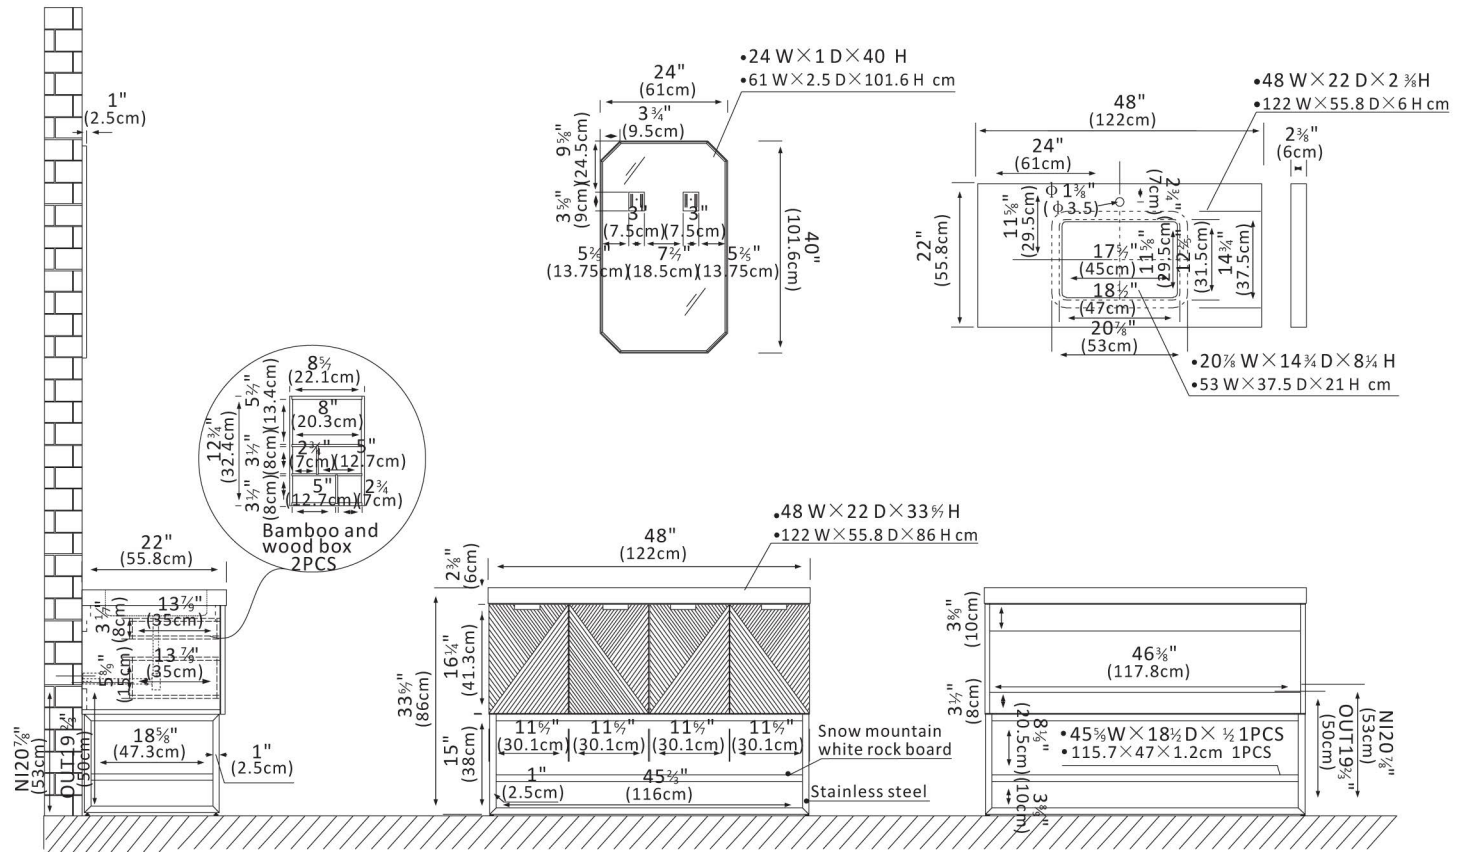

Mahon Vanity Collection

Features

- **Durable Materials:** Crafted from composite-technology, moisture-proof board for superior durability and long-lasting beauty.
- **Stunning Finish:** Available in a beautiful North American Deep Walnut finish to complement your décor, using environmentally friendly paint products.
- **Ample Storage Space:** Two soft-closing doors and four sturdy, soft-closing drawers offer ample space for all your toiletries. Cabinet shelving and built-in partitions in one drawer allow you to keep toiletries and other items neatly organized.
- **High-Quality Hardware:** The rugged zinc alloy knurled handle in Brushed Gold or Matte Black finish adds a cool touch of style and contrast against the textured wood. The matching metal bracket support base and open fixed shelf is equipped with a Mountain White sintered stone board.
- **Modern Top:** 2.4"-thick, White grain composite stone top without backsplash lends a fresh and contemporary look. With a high-gloss, anti-fouling coating, the countertop is scratch-resistant, wear-resistant, and easy to clean.
- **Nano-Coated Basin:** Bright white ceramic undermount sink with overflow features Nano anti-fouling coating and blends seamlessly with the stone vanity top.
- **Practical Functionality:** Built-in UL-listed power and USB outlets offer a convenient way to power beauty and grooming appliances.
- **Matching Mirror:** Single stainless steel-framed mirror in a unique octagonal shape complement the vanity and tie it all together. (Mirror Option)
- **Faucet Type:** Countertop has a pre-drilled, standard 1-3/8" faucet hole.
- **Accessories:** Does not include faucet, drain assembly, backsplash, P-trap, or storage cabinet.
- **No Installation Required:** Freestanding bathroom vanity (without back panel) comes fully assembled for your convenience. Designed for easy, no-hassle plumbing and faucet installation.
- **Full Warranty:** 1-Year Manufacturer Warranty—purchase with 100% peace of mind.
- **Country of Origin:** China