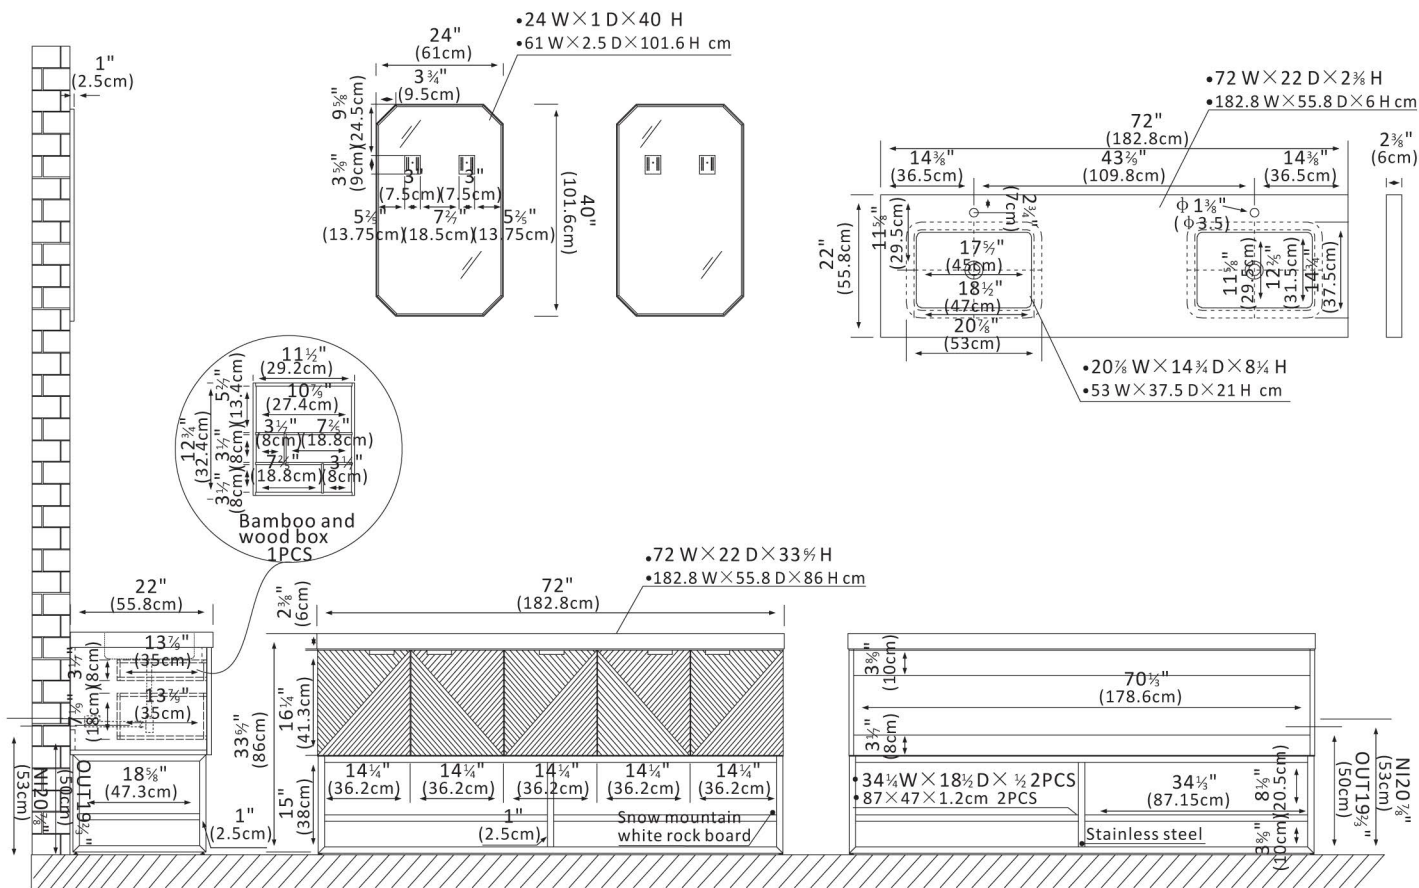

## Features

- **Durable Materials:** Crafted from composite-technology, moisture-proof board for superior durability and long-lasting beauty.
- **Stunning Finish:** Available in a beautiful North American Deep Walnut finish to complement your décor, using environmentally friendly paint products.
- **Ample Storage Space:** Four soft-closing doors and two sturdy, soft-closing drawers offer ample space for all your toiletries. Cabinet shelving and built-in partitions in one drawer allow you to keep toiletries and other items neatly organized.
- **High-Quality Hardware:** The rugged zinc alloy knurled handle in Brushed Gold or Matte Black finish adds a cool touch of style and contrast against the textured wood. The matching metal bracket support base and open fixed shelf is equipped with a Mountain White sintered stone board.
- **Modern Top:** 2.4"-thick, White grain composite stone top without backsplash lends a fresh and contemporary look. With a high-gloss, anti-fouling coating, the countertop is scratch-resistant, wear-resistant, and easy to clean.
- **Nano-Coated Basin:** Bright white ceramic undermount sink with overflow features Nano anti-fouling coating and blends seamlessly with the stone vanity top.
- **Practical Functionality:** Built-in UL-listed power and USB outlets offer a convenient way to power beauty and grooming appliances.
- **Matching Mirrors:** Double stainless steel-framed mirrors in a unique octagonal shape complement the vanity and tie it all together. (Mirror Option)
- **Faucet Type:** Countertop has a pre-drilled, standard 1-3/8" faucet hole.
- **Accessories:** Does not include faucet, drain assembly, backsplash, P-trap, or storage cabinet.
- **No Installation Required:** Freestanding bathroom vanity (without back panel) comes fully assembled for your convenience. Designed for easy, no-hassle plumbing and faucet installation.
- **Full Warranty:** 1-Year Manufacturer Warranty—purchase with 100% peace of mind.
- **Country of Origin:** China