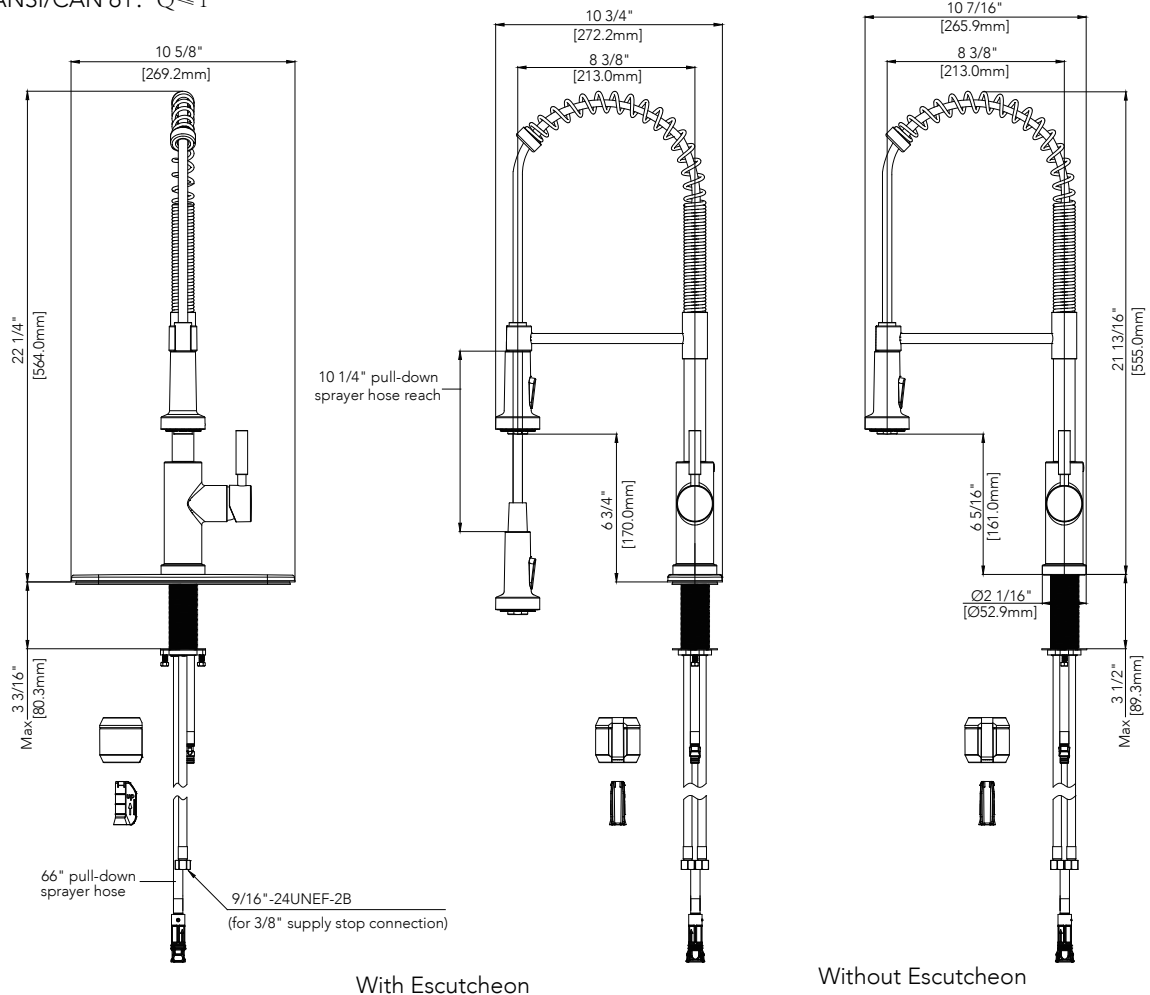

MISENO

SINGLE HANDLE KITCHEN FAUCET

Product Codes:

- MNO281LCP (Polished Chrome)
- MNO281LFB (Flat Black)
- MNO281LZSS (Stainless Steel)

- Max flow rate: 1.75 gpm at 60 psi
- Metal handles
- Ceramic disc cartridge
- Optional deck plate
- 66" pull-down sprayer hose
- 10 1/4" pull-down sprayer hose reach
- Certified to ASME A112.18.1/CSA B125.1
- cUPC/IAPMO listed
- Limited lifetime warranty
- ADA compliant
- NSF/ANSI/CAN 61: $Q \leq 1$

All dimensions are based on original specifications and are subject to change and variation.