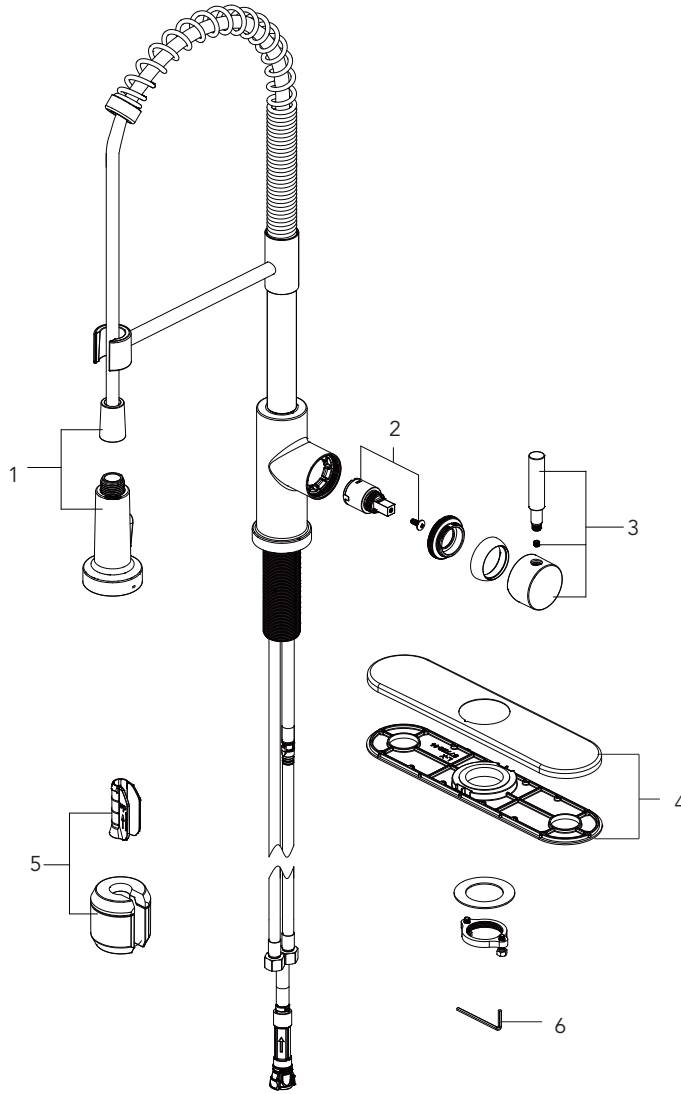

MISENO

MNO281L

SINGLE HANDLE KITCHEN FAUCET

No.	Part Name	Part No.
1	Sprayhead	OBPF6F38033*
2	Cartridge	OBPF2F20016
3	Handle	OBPF7F13121*
4	Escutcheon	OBPF1F80059*
5	Weight	OBPF170817
6	2.5mm Hex Allen Wrench	OBPF1RP70221