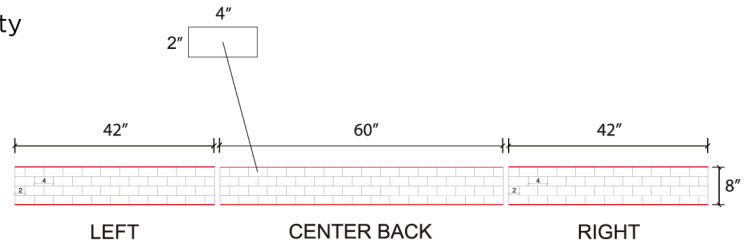

FLEX

60"W x 42"D x 8"H SHOWER WALL ACCENT PANEL DARK POLISHED GREY MARBLE

Horizontal 3-Panel with Interlocking Technology creates easy waterproof installation

Can be installed over waterproof backer board or existing tile

Fire retardant, and high resistance to impact and chemicals

Constructed of SPC Rigid Core board

Easily cut for a custom fit

Designed with a beveled outside edge to provide a sleek finished look

Easy to clean with no tedious grout maintenance

A cost-effective remodeling and new construction solution

Backed by a 10-Year Residential & 2-Year Commercial Warranty

FLEX™ SUBWAY ACCENT PANEL
DARK POLISHED GREY MARBLE FINISH

SIZE	# PANELS	W	D	H
60" x 42" x 8"	3	60"	42"	8"

UTILIZED WITH ALL
FLEX™ SHOWER WALL KIT SKUS