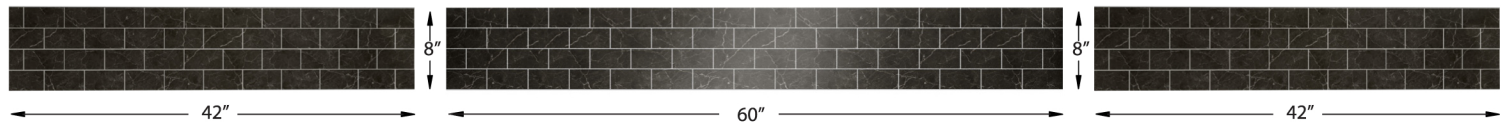

MODEL #: FLX604208-DPGM