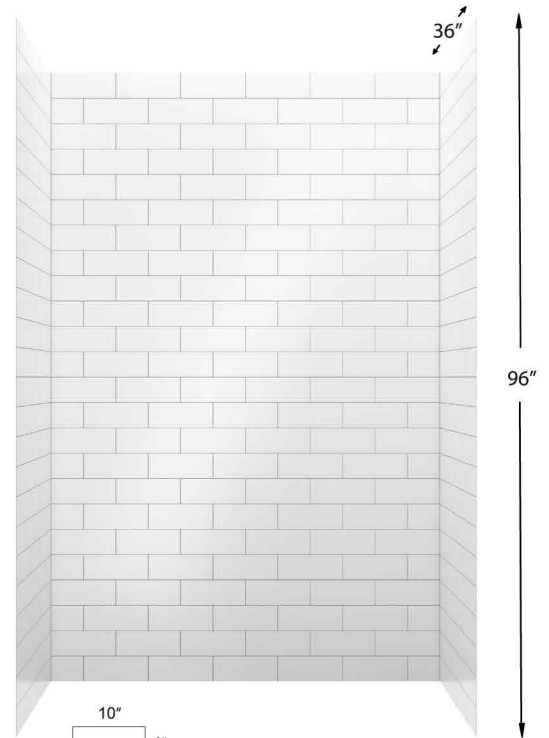

FLEX

60"W x 36"D x 96"H SHOWER WALL KIT WHITE SUBWAY

Horizontal 9-Panels with Interlocking Technology creates easy waterproof installation

10"W x 4"H White Subway with Innovative Real-Feel etched grey grout

Can be installed over waterproof backer board or existing tile

Fire retardant, and high resistance to impact and chemicals

Constructed of SPC Rigid Core board

Easily cut for a custom fit

Lightweight panels for effortless handling during installation

Designed with a beveled outside edge to provide a sleek finished look

Easy to clean with no tedious grout maintenance

Panel-lock seams conveniently hidden in interlock grout line

A cost-effective remodeling and new construction solution

Backed by a 10-Year Residential & 2-Year Commercial Warranty

FLEX™ SHOWER WALL KITS | WHITE SUBWAY FINISH

SIZE	# PANELS	W	D	H
42" x 42" x 96"	6	42"	42"	96"
60" x 32" x 60"	9	60"	32"	60"
60" x 32" x 80"	12	60"	32"	80"
60" x 36" x 96"	9	60"	36"	96"