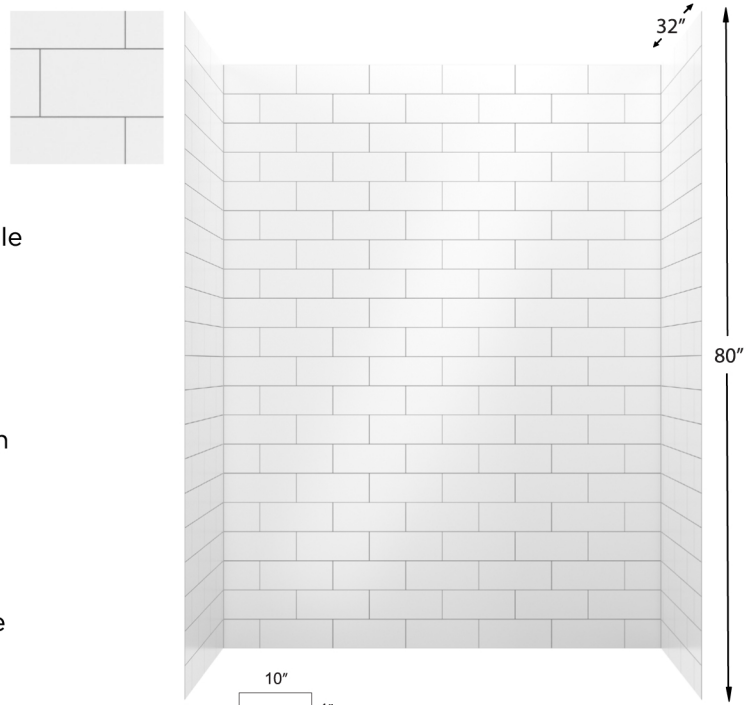

FLEX

60"W x 32"D x 80"H SHOWER WALL KIT WHITE SUBWAY

Horizontal 12-Panels with Interlocking Technology creates easy waterproof installation

10"W x 4"H White Subway with Innovative Real-Feel etched grey grout

Can be installed over waterproof backer board or existing tile

Fire retardant, and high resistance to impact and chemicals

Constructed of SPC Rigid Core board

Easily cut for a custom fit

Lightweight panels for effortless handling during installation

Designed with a beveled outside edge to provide a sleek finished look

Easy to clean with no tedious grout maintenance

Panel-lock seams conveniently hidden in interlock grout line

A cost-effective remodeling and new construction solution

Backed by a 10-Year Residential & 2-Year Commercial Warranty

Left

Center Back

Right

FLEX™ SHOWER WALL KITS | WHITE SUBWAY FINISH

SIZE	# PANELS	W	D	H
42" x 42" x 96"	6	42"	42"	96"
60" x 32" x 60"	9	60"	32"	60"
60" x 32" x 80"	12	60"	32"	80"
60" x 36" x 96"	9	60"	36"	96"

OPTION: SUBWAY ACCENT PANEL | DARK POLISHED GREY MARBLE FINISH

60" x 42" x 8"	3	60"	42"	8"