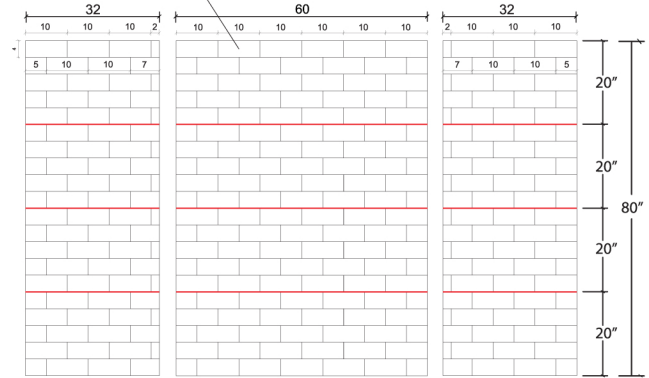

FLEX

60"W x 32"D x 80"H SHOWER WALL KIT WHITE SUBWAY

Horizontal 12-Panels with Interlocking Technology creates easy waterproof installation

10"W x 4"H White Subway with Innovative Real-Feel etched grey grout

Can be installed over waterproof backer board or existing tile

Fire retardant, and high resistance to impact and chemicals

Constructed of SPC Rigid Core board

Easily cut for a custom fit

Lightweight panels for effortless handling during installation

Designed with a beveled outside edge to provide a sleek finished look

Easy to clean with no tedious grout maintenance

Panel-lock seams conveniently hidden in interlock grout line

A cost-effective remodeling and new construction solution

Backed by a 10-Year Residential & 2-Year Commercial Warranty

Left

Center Back

Right

FLEX™ SHOWER WALL KITS | WHITE SUBWAY FINISH

SIZE	# PANELS	W	D	H
42" x 42" x 96"	6	42"	42"	96"
60" x 32" x 60"	9	60"	32"	60"
60" x 32" x 80"	12	60"	32"	80"
60" x 36" x 96"	9	60"	36"	96"

OPTION: SUBWAY ACCENT PANEL | DARK POLISHED GREY MARBLE FINISH

60" x 42" x 8"	3	60"	42"	8"