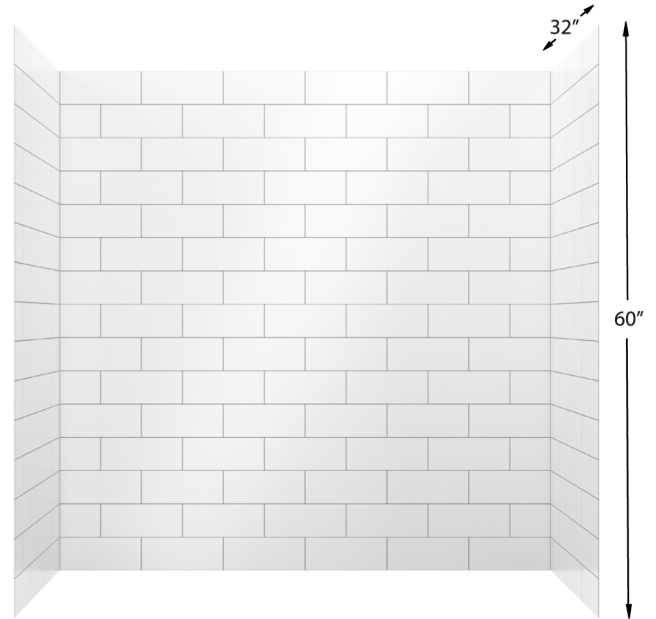

FLEX

60"W x 32"D x 60"H TUB/SHOWER WALL KIT WHITE SUBWAY

Horizontal 9-Panels with Interlocking Technology creates easy waterproof installation

10"W x 4"H White Subway with Innovative Real-Feel etched grey grout

Can be installed over waterproof backer board or existing tile

Fire retardant, and high resistance to impact and chemicals

Constructed of SPC Rigid Core board

Easily cut for a custom fit

Lightweight panels for effortless handling during installation

Designed with a beveled outside edge to provide a sleek finished look

Easy to clean with no tedious grout maintenance

Panel-lock seams conveniently hidden in interlock grout line

A cost-effective remodeling and new construction solution

Backed by a 10-Year Residential & 2-Year Commercial Warranty

FLEX™ SHOWER WALL KITS | WHITE SUBWAY FINISH

SIZE	# PANELS	W	D	H
42" x 42" x 96"	6	42"	42"	96"
60" x 32" x 60"	9	60"	32"	60"
60" x 32" x 80"	12	60"	32"	80"
60" x 36" x 96"	9	60"	36"	96"