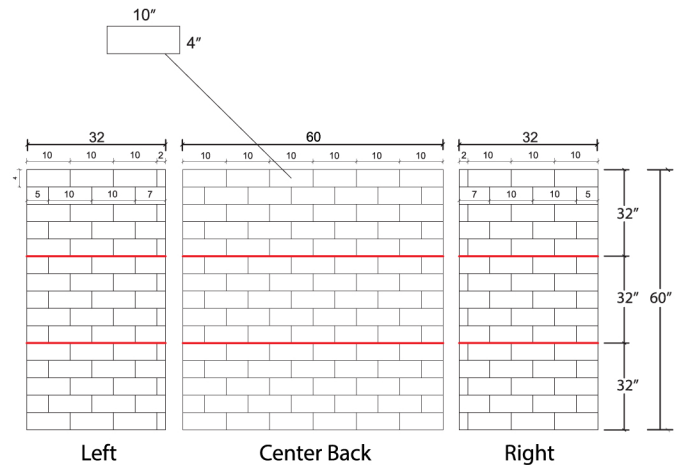

FLEX

60"W x 32"D x 60"H TUB/SHOWER WALL KIT WHITE SUBWAY

Horizontal 9-Panels with Interlocking Technology creates easy waterproof installation

10"W x 4"H White Subway with Innovative Real-Feel etched grey grout

Designed with a beveled outside edge to provide a sleek finished look

Easy to clean with no tedious grout maintenance

Panel-lock seams conveniently hidden in interlock grout line

A cost-effective remodeling and new construction solution

Backed by a 10-Year Residential & 2-Year Commercial Warranty

FLEX™ SHOWER WALL KITS | WHITE SUBWAY FINISH

SIZE	# PANELS	W	D	H
42" x 42" x 96"	6	42"	42"	96"
60" x 32" x 60"	9	60"	32"	60"
60" x 32" x 80"	12	60"	32"	80"
60" x 36" x 96"	9	60"	36"	96"

OPTION: SUBWAY ACCENT PANEL | DARK POLISHED GREY MARBLE FINISH

60" x 42" x 8"	3	60"	42"	8"
----------------	---	-----	-----	----