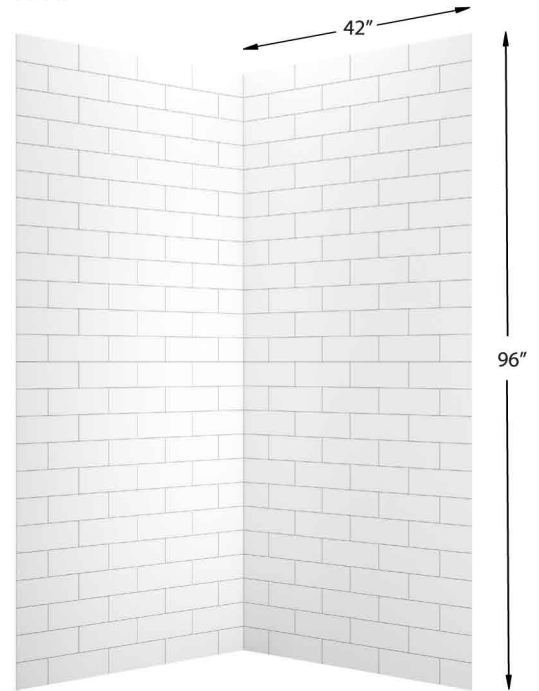

FLEX

42"W x 42"D x 96"H SHOWER WALL KIT WHITE SUBWAY

Horizontal 6-Panels with Interlocking Technology creates easy waterproof installation

10.5"W x 4"H White Subway with Innovative Real-Feel etched grey grout

Can be installed over waterproof backer board or existing tile

Fire retardant, and high resistance to impact and chemicals

Constructed of SPC Rigid Core board

Easily cut for a custom fit

Lightweight panels for effortless handling during installation

Designed with a beveled outside edge to provide a sleek finished look

Easy to clean with no tedious grout maintenance

Panel-lock seams conveniently hidden in interlock grout line

A cost-effective remodeling and new construction solution

Backed by a 10-Year Residential and 2-Year Commercial Warranty

FLEX™ SHOWER WALL KITS | WHITE SUBWAY FINISH

SIZE	# PANELS	W	D	H
42" x 42" x 96"	6	42"	42"	96"
60" x 32" x 60"	9	60"	32"	60"
60" x 32" x 80"	12	60"	32"	80"
60" x 36" x 96"	9	60"	36"	96"