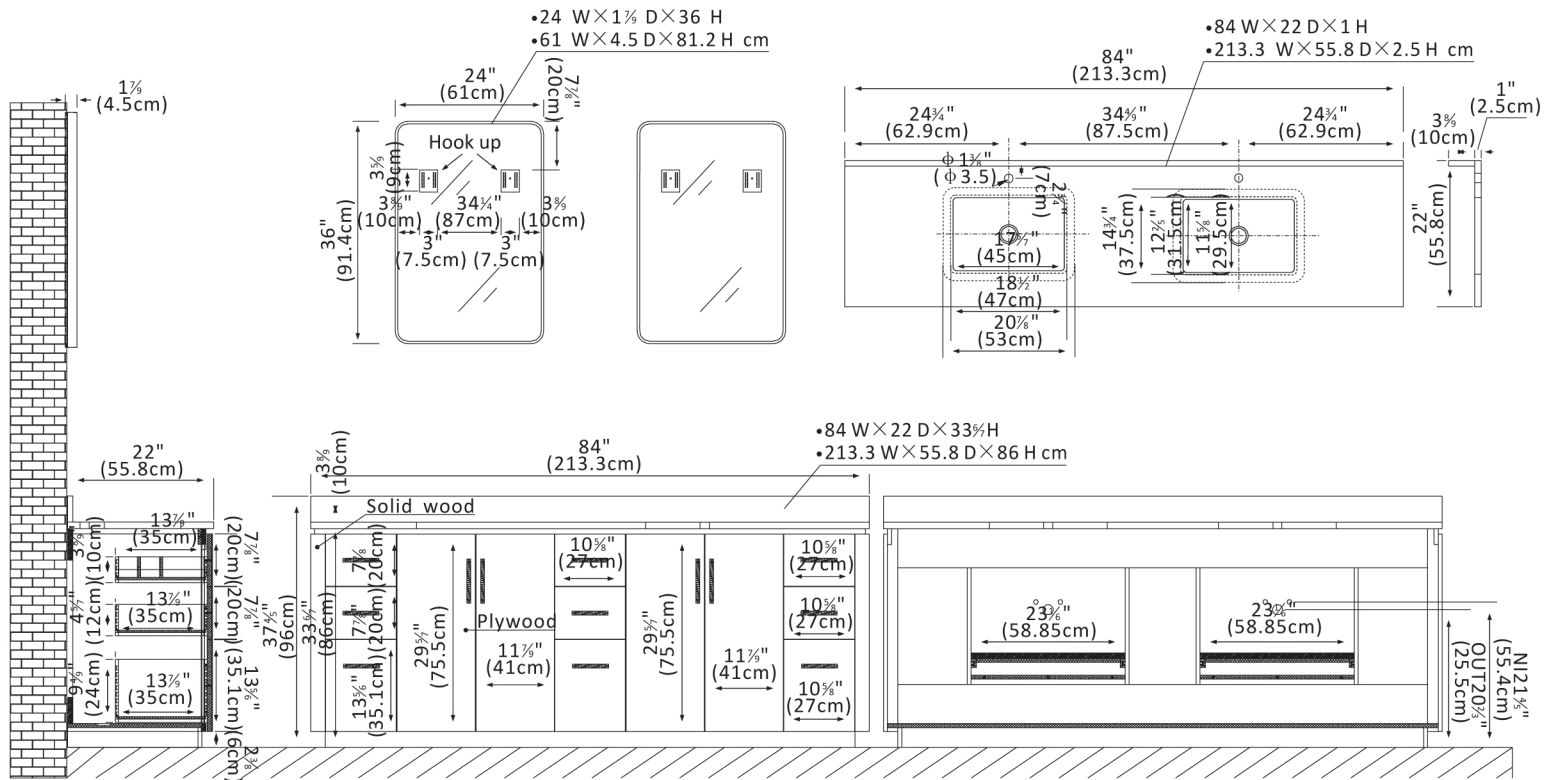

San Vanity Collection

Features

- **Durable Materials:** Crafted from natural, imported solid wood for superior durability and long-lasting beauty.
- **Stunning Finish:** Available in your choice of a beautiful Fir Wood Brown, Natural Walnut or Washed Ash Grey finish to complement your décor, using environmentally friendly Sherwin-Williams paint products.
- **Ample Storage Space:** Four soft-closing doors and eight sturdy, soft-closing dovetail drawers offer ample space for all your toiletries. Built-in partition storage space in the drawer allow you to keep toiletries and other items neatly organized.
- **High-Quality Hardware:** Rugged zinc alloy knurled Matte Black or Brushed Gold handle adds a cool touch of style and contrast against the textured wood.
- **Modern Top:** 1"-thick, White grain composite stone top with backsplash lends a fresh and contemporary look. With a high-gloss, anti-fouling coating, the countertop is scratch-resistant, wear-resistant, and easy to clean.
- **Nano-Coated Basin:** Bright white Nano anti-fouling coating ceramic undermount sink with overflow blends seamlessly with the stone vanity top.
- **Practical Functionality:** Built-in UL-listed power and USB outlets offer a practical way to power beauty and grooming appliances. Includes convenient hair dryer organizer that keeps your favorite tool within easy reach.
- **Matching Mirrors:** Double, rectangular, aluminum-framed mirrors complement the vanity and tie it all together. (Mirror Option)
- **Faucet Type:** Countertop has a pre-drilled, standard 1-3/8" faucet hole..
- **Accessories:** Does not include faucet, drain assembly or P-trap, Storage Cabinet. Comes fully assembled and ready to install in your bathroom.
- **No Installation Required:** Freestanding bathroom vanity (without back panel) comes fully assembled for your convenience. Designed for easy, no-hassle plumbing and faucet installation.
- **Full Warranty:** 1-Year Manufacturer Warranty—purchase with 100% peace of mind.
- **Country of Origin:** Vietnam