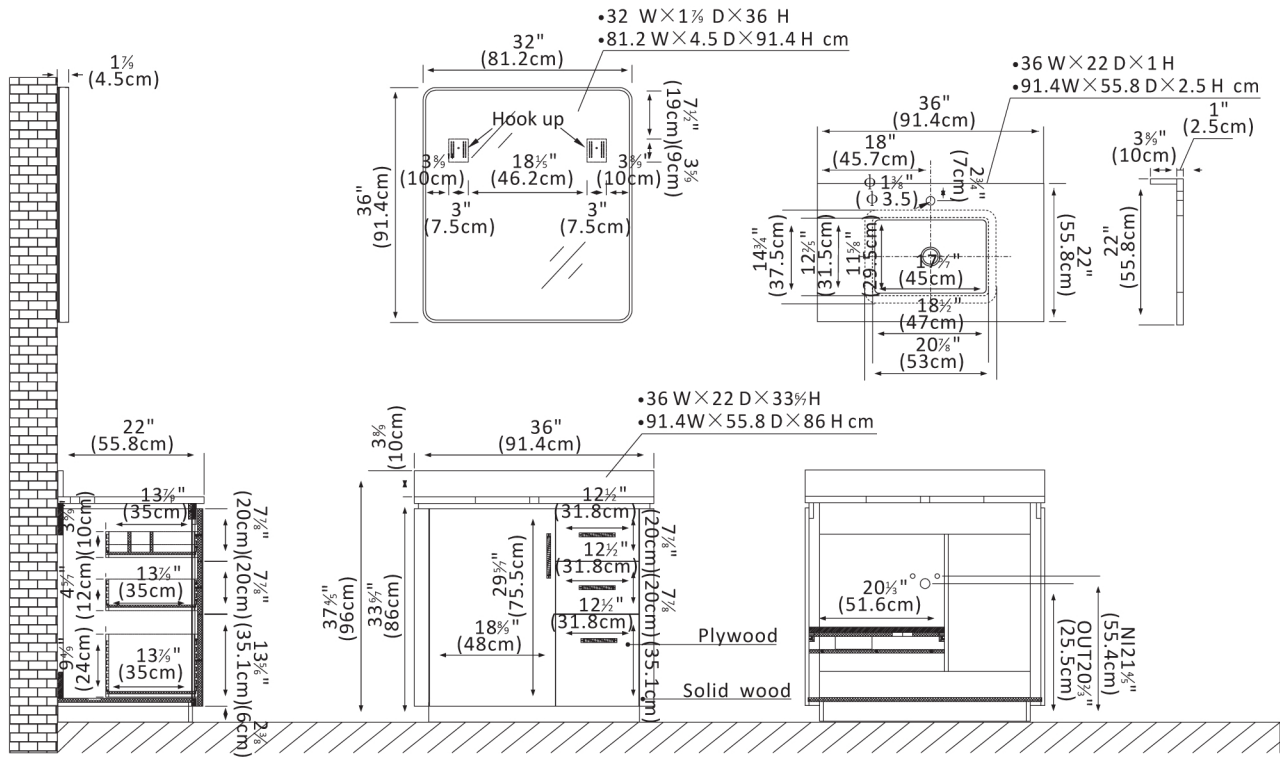

## Features

- **Durable Materials:** Crafted from natural, imported solid wood for superior durability and long-lasting beauty.
- **Stunning Finish:** Available in your choice of a beautiful Fir Wood Brown, Natural Walnut or Washed Ash Grey finish to complement your décor, using environmentally friendly Sherwin-Williams paint products.
- **Ample Storage Space:** One soft-closing doors and three sturdy, soft-closing dovetail drawers offer ample space for all your toiletries. Built-in partition storage space in the drawer allow you to keep toiletries and other items neatly organized.
- **High-Quality Hardware:** Rugged zinc alloy knurled Matte Black or Brushed Gold handle adds a cool touch of style and contrast against the textured wood.
- **Modern Top:** 1"-thick, White grain composite stone top with backsplash lends a fresh and contemporary look. With a high-gloss, anti-fouling coating, the countertop is scratch-resistant, wear-resistant, and easy to clean.
- **Nano-Coated Basin:** Bright white Nano anti-fouling coating ceramic undermount sink with overflow blends seamlessly with the stone vanity top.
- **Practical Functionality:** Built-in UL-listed power and USB outlets offer a practical way to power beauty and grooming appliances. Includes convenient hair dryer organizer that keeps your favorite tool within easy reach.
- **Matching Mirrors:** Single, rectangular, aluminum-framed mirror complement the vanity and tie it all together. (Mirror Option)
- **Faucet Type:** Countertop has a pre-drilled, standard 1-3/8" faucet hole..
- **Accessories:** Does not include faucet, drain assembly or P-trap, Storage Cabinet. Comes fully assembled and ready to install in your bathroom.
- **No Installation Required:** Freestanding bathroom vanity (without back panel) comes fully assembled for your convenience. Designed for easy, no-hassle plumbing and faucet installation.
- **Full Warranty:** 1-Year Manufacturer Warranty—purchase with 100% peace of mind.
- **Country of Origin:** Vietnam