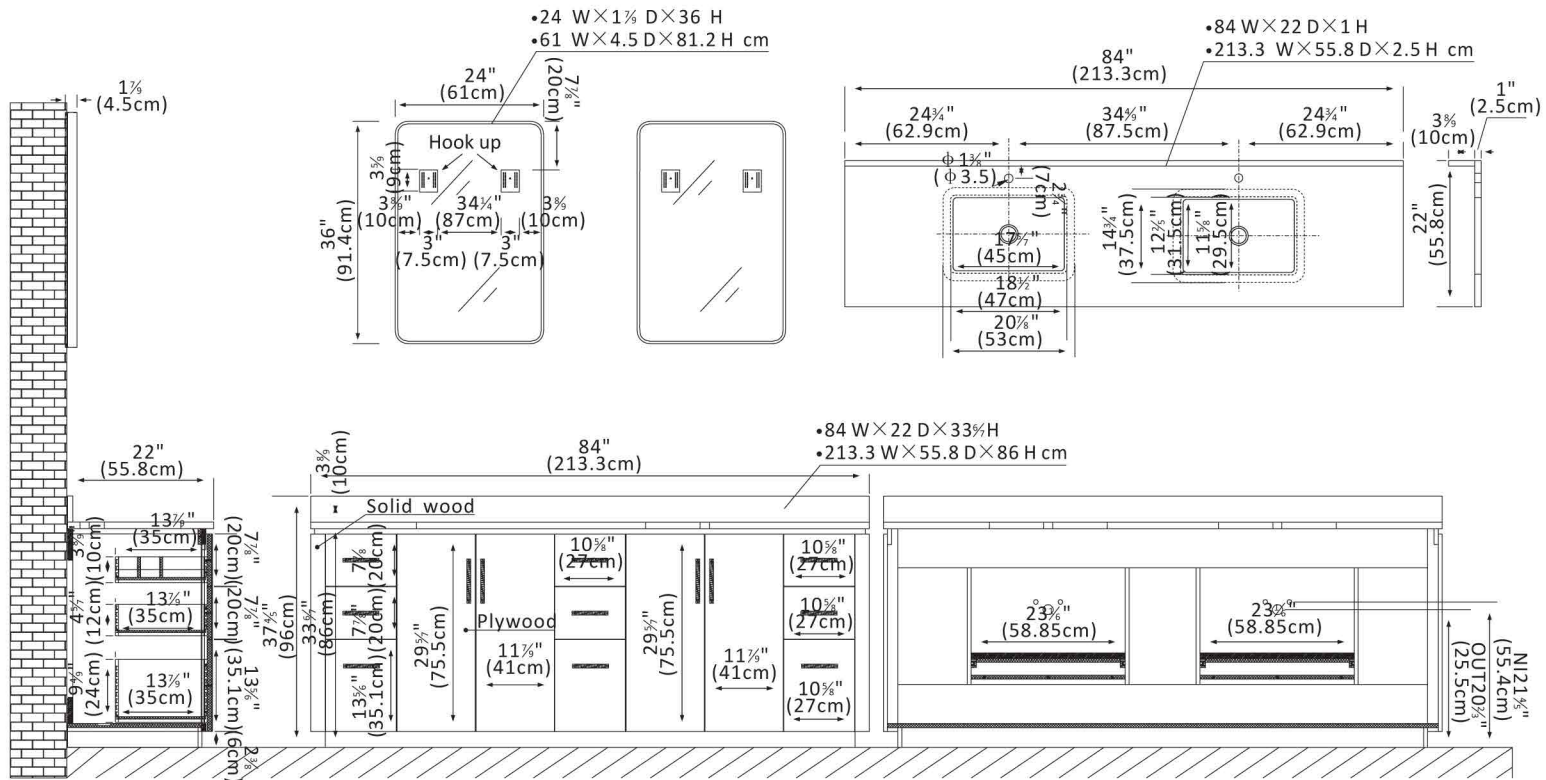

San Vanity Collection

Features

- **Durable Materials:** Crafted from natural, imported solid wood for superior durability and long-lasting beauty.
- **Stunning Finish:** Available in your choice of a beautiful Fir Wood Brown, Natural Walnut or Washed Ash Grey finish to complement your décor, using environmentally friendly Sherwin-Williams paint products.
- **Ample Storage Space:** Four soft-closing doors and eight sturdy, soft-closing dovetail drawers offer ample space for all your toiletries. Built-in partition storage space in the drawer allow you to keep toiletries and other items neatly organized.
- **High-Quality Hardware:** Rugged zinc alloy knurled Matte Black or Brushed Gold handle adds a cool touch of style and contrast against the textured wood.
- **Modern Top:** 1"-thick, White grain composite stone top with backsplash lends a fresh and contemporary look. With a high-gloss, anti-fouling coating, the countertop is scratch-resistant, wear-resistant, and easy to clean.
- **Nano-Coated Basin:** Bright white Nano anti-fouling coating ceramic undermount sink with overflow blends seamlessly with the stone vanity top.
- **Practical Functionality:** Built-in UL-listed power and USB outlets offer a practical way to power beauty and grooming appliances. Includes convenient hair dryer organizer that keeps your favorite tool within easy reach.
- **Matching Mirrors:** Double, rectangular, aluminum-framed mirrors complement the vanity and tie it all together. (Mirror Option)
- **Faucet Type:** Countertop has a pre-drilled, standard 1-3/8" faucet hole..
- **Accessories:** Does not include faucet, drain assembly or P-trap, Storage Cabinet. Comes fully assembled and ready to install in your bathroom.
- **No Installation Required:** Freestanding bathroom vanity (without back panel) comes fully assembled for your convenience. Designed for easy, no-hassle plumbing and faucet installation.
- **Full Warranty:** 1-Year Manufacturer Warranty—purchase with 100% peace of mind.
- **Country of Origin:** Vietnam