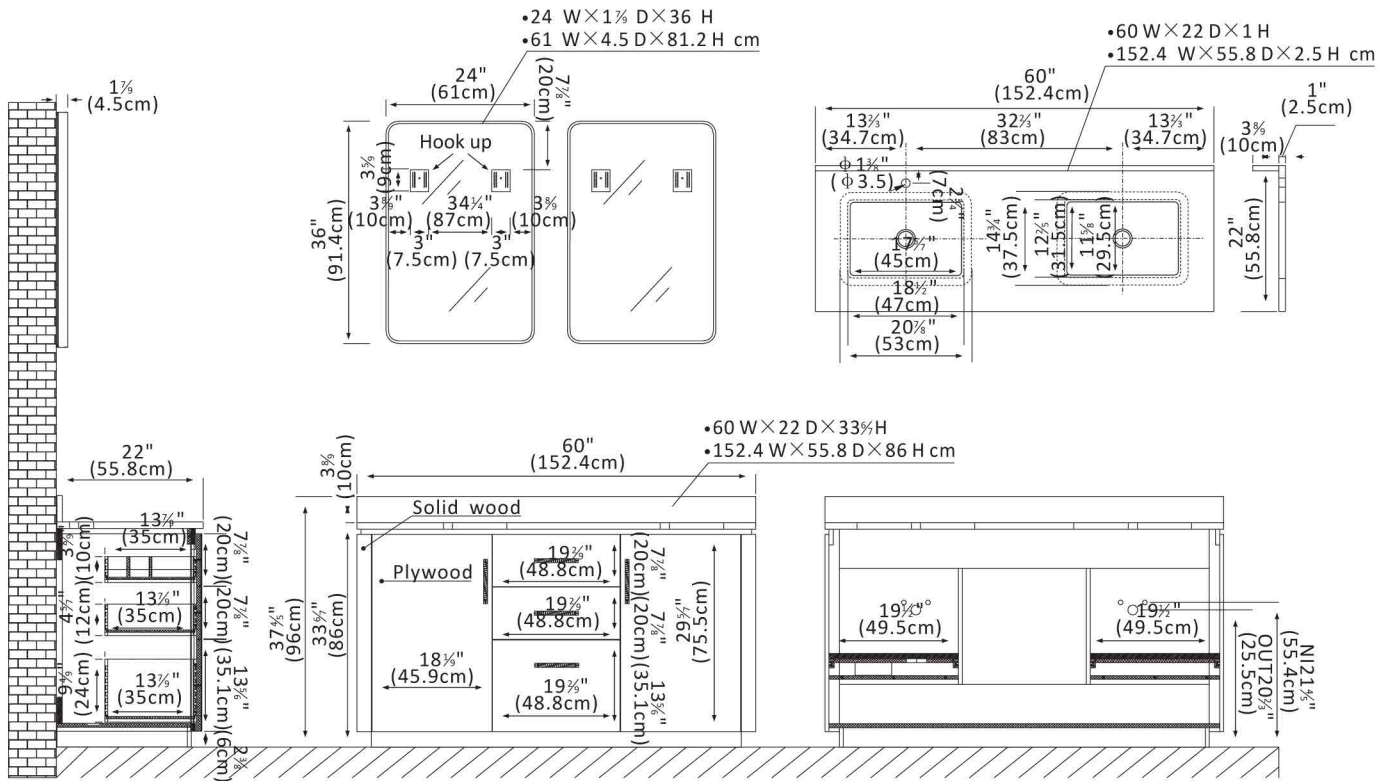

San Vanity Collection

Features

- **Durable Materials:** Crafted from natural, imported solid wood for superior durability and long-lasting beauty.
- **Stunning Finish:** Available in your choice of a beautiful Fir Wood Brown, Natural Walnut or Washed Ash Grey finish to complement your décor, using environmentally friendly Sherwin-Williams paint products.
- **Ample Storage Space:** Two soft-closing doors and three sturdy, soft-closing dovetail drawers offer ample space for all your toiletries. Built-in partition storage space in the drawer allow you to keep toiletries and other items neatly organized.
- **High-Quality Hardware:** Rugged zinc alloy knurled Matte Black or Brushed Gold handle adds a cool touch of style and contrast against the textured wood.
- **Modern Top:** 1"-thick, White grain composite stone top with backsplash lends a fresh and contemporary look. With a high-gloss, anti-fouling coating, the countertop is scratch-resistant, wear-resistant, and easy to clean.
- **Nano-Coated Basin:** Bright white Nano anti-fouling coating ceramic undermount sink with overflow blends seamlessly with the stone vanity top.
- **Practical Functionality:** Built-in UL-listed power and USB outlets offer a practical way to power beauty and grooming appliances. Includes convenient hair dryer organizer that keeps your favorite tool within easy reach.
- **Matching Mirrors:** Double, rectangular, aluminum-framed mirrors complement the vanity and tie it all together. (Mirror Option)
- **Faucet Type:** Countertop has a pre-drilled, standard 1-3/8" faucet hole..
- **Accessories:** Does not include faucet, drain assembly or P-trap, Storage Cabinet. Comes fully assembled and ready to install in your bathroom.
- **No Installation Required:** Freestanding bathroom vanity (without back panel) comes fully assembled for your convenience. Designed for easy, no-hassle plumbing and faucet installation.
- **Full Warranty:** 1-Year Manufacturer Warranty—purchase with 100% peace of mind.
- **Country of Origin:** Vietnam