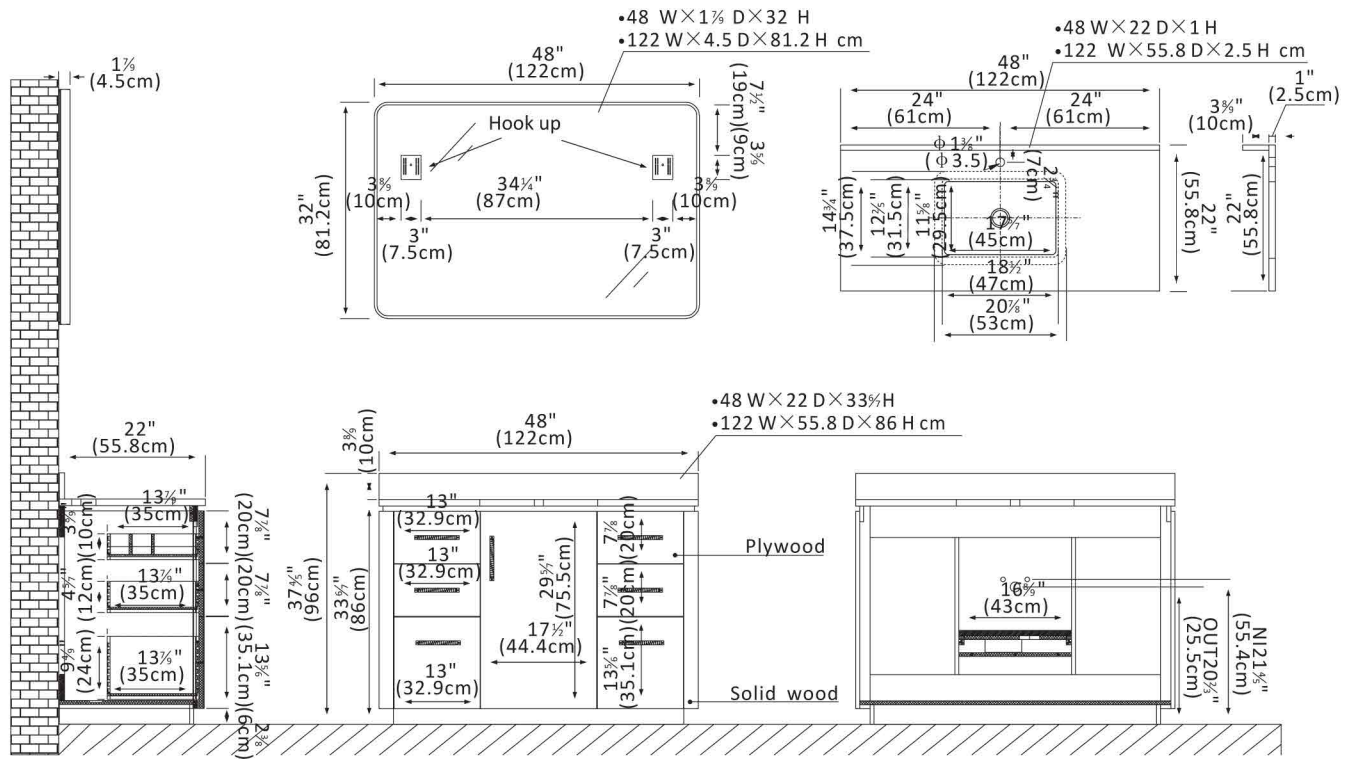

## Features

- **Durable Materials:** Crafted from natural, imported solid wood for superior durability and long-lasting beauty.
- **Stunning Finish:** Available in your choice of a beautiful Fir Wood Brown, Natural Walnut or Washed Ash Grey finish to complement your décor, using environmentally friendly Sherwin-Williams paint products.
- **Ample Storage Space:** One soft-closing doors and six sturdy, soft-closing dovetail drawers offer ample space for all your toiletries. Built-in partition storage space in the drawer allow you to keep toiletries and other items neatly organized.
- **High-Quality Hardware:** Rugged zinc alloy knurled Matte Black or Brushed Gold handle adds a cool touch of style and contrast against the textured wood.
- **Modern Top:** 1"-thick, White grain composite stone top with backsplash lends a fresh and contemporary look. With a high-gloss, anti-fouling coating, the countertop is scratch-resistant, wear-resistant, and easy to clean.
- **Nano-Coated Basin:** Bright white Nano anti-fouling coating ceramic undermount sink with overflow blends seamlessly with the stone vanity top.
- **Practical Functionality:** Built-in UL-listed power and USB outlets offer a practical way to power beauty and grooming appliances. Includes convenient hair dryer organizer that keeps your favorite tool within easy reach.
- **Matching Mirrors:** Single, rectangular, aluminum-framed mirrors complement the vanity and tie it all together. (Mirror Option)
- **Faucet Type:** Countertop has a pre-drilled, standard 1-3/8" faucet hole..
- **Accessories:** Does not include faucet, drain assembly or P-trap, Storage Cabinet. Comes fully assembled and ready to install in your bathroom.
- **No Installation Required:** Freestanding bathroom vanity (without back panel) comes fully assembled for your convenience. Designed for easy, no-hassle plumbing and faucet installation.
- **Full Warranty:** 1-Year Manufacturer Warranty—purchase with 100% peace of mind.
- **Country of Origin:** Vietnam