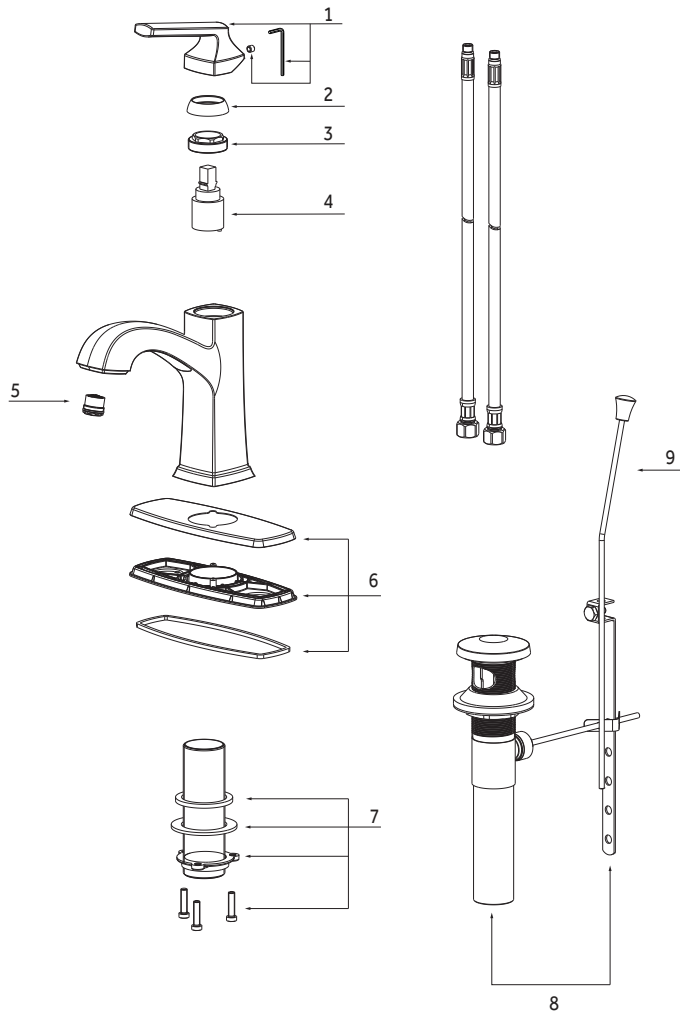

MISENO

MNO611L ELYSA SINGLE HANDLE LAVATORY FAUCET

No.	Part Name	Part No.
1	Handle	OBPF75Y03614000*
2	Trim Cap	OBPF75L0C030301*
3	Adjusting Ring	OBPF75T1000900AL0
4	Ceramic Disc Cartridge	OBPF25D0M0023PL
5	Aerator	OBPF55E0005200PL0
6	Deck Plate	OBPF15Y02813000*
7	Mounting Hardware	OBPF15Y0219800CZ0
8	Pop-up Drain	OBPF95Y0M0088*
9	Lift Rod	OBPF75Y02377000*