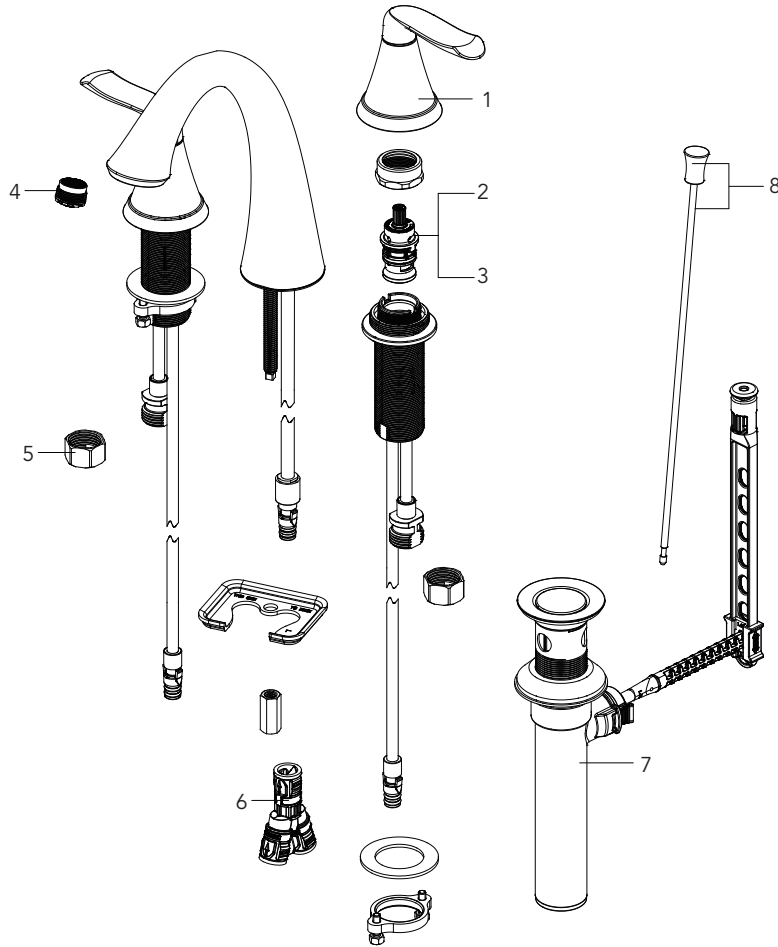

MISENO

MNO311L

TWO HANDLE LAVATORY FAUCET

No.	Part Name	Part No.
1	Handle	OBPF7KF13097*
2	Cartridge H	OBPF220035
3	Cartridge C	OBPF220036
4	Aerator	OBPF530209
5	Coupling nut	OBPF156002
6	Three Way Connector	OBPF870595
7	Pop-up assembly less lift rod	OBPF9F40003*
8	Lift rod & lift rod knob	OBPF9F40012*

Warranty and Codes

All Miseno faucets have a lifetime limited warranty and certified to ASME A112.18.1; cUPC/IAPMO listed. Installation, operating, care and maintenance instructions are included.