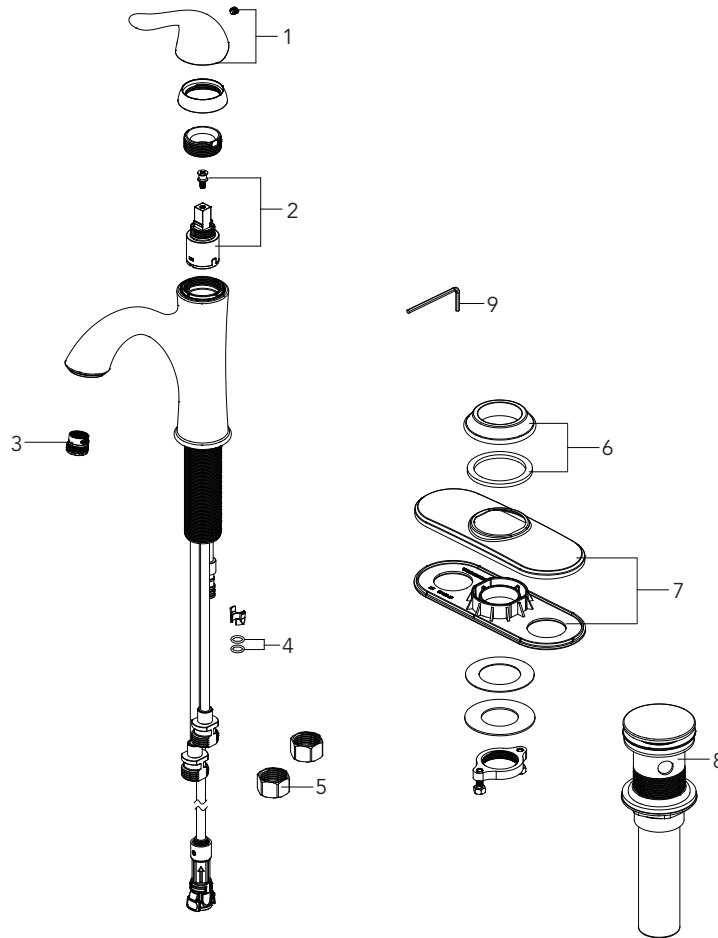

MISENO

MNO301L

SINGLE HANDLE LAVATORY FAUCET

No.	Part Name	Part No.
1	Handle	OBPF7KF13096*
2	Cartridge	OBPF220081
3	Aerator	OBPF530187
4	O-ring	OBPF60002
5	Coupling Nut	OBPF156002
6	Flange	OBPF1F80035*
7	Escutcheon	OBPF1F80034*
8	Press pop-up assembly	OBPF9F40005*
9	2.5mm Hex allen wrench	OBPF1RP70221